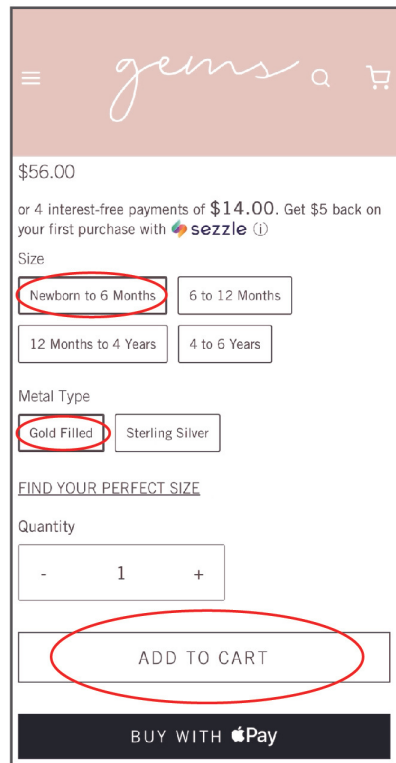

HOW TO ORDER A CUSTOM LETTER BRACELET:

1. SELECT SIZE

2. SELECT METAL TYPE

3. ADD TO CART

4. LEAVE A NOTE AT CHECKOUT WITH YOUR CUSTOMIZED PREFERENCE.

5. DOUBLE CHECK YOUR SPELLING! WE WILL MAKE IT EXACTLY HOW YOU SPELL IT.