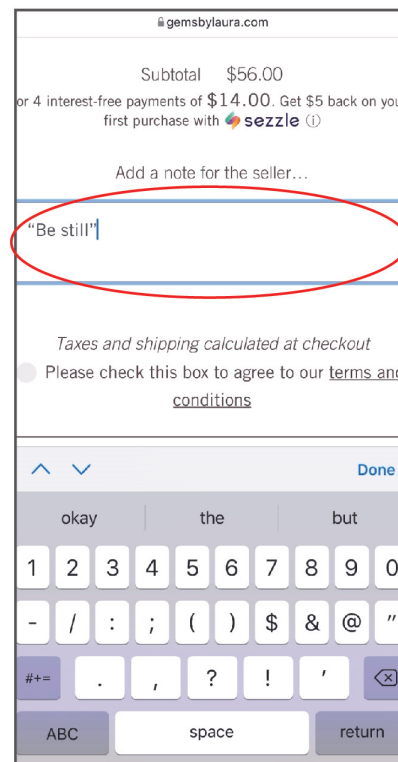

1. SELECT SIZE

2. SELECT METAL TYPE

3. ADD TO CART

4. LEAVE A NOTE AT CHECKOUT WITH YOUR CUSTOMIZED PREFERENCE.

5. DOUBLE CHECK YOUR SPELLING! WE WILL MAKE IT EXACTLY HOW YOU SPELL IT.

6. CONTINUE TO CHECKOUT. ORDERS ARE MADE AND PROCESSED RIGHT AWAY!