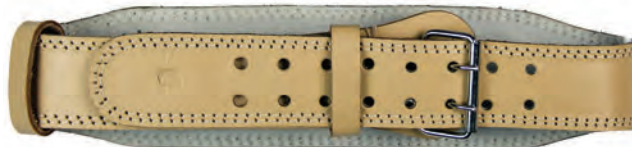

Colors: Scarlet, Royal, Black, or Navy.

Sizes: **S:** 10¾" H x 5¾" W
M: 11" H x 6" W
L: 11½" H x 7" W
XL: 12½" H x 7¼" W

TWBL6-T

Leather Weightlifting Belt

TWBL6T: S - 2XL **\$49.95**

- 6" weightlifting belt.
- Double prong hookup system.
- Premium leather.