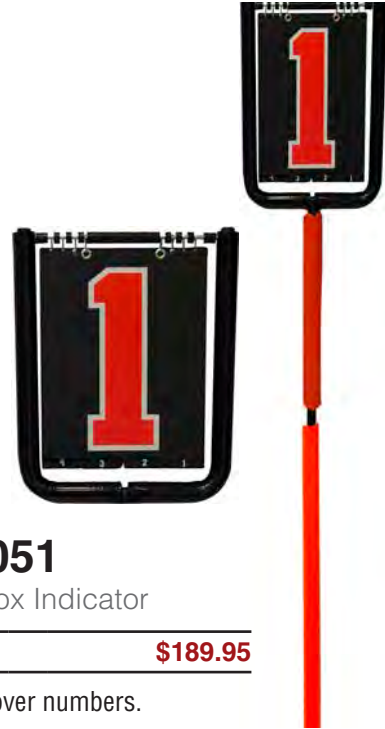

TGP418

Goal Line/End Zone Pylon

TGP418: Set of 4 **$69.95**

- Sponge foam covered with reinforced vinyl.
- Weighted 3.5 lbs sand bottom.

TGP415

Goal Line/End Zone Pylon

TGP415: Set of 4 **$89.95**

- 6½" sponge foam covered with vinyl.
- Square reinforced vinyl bottom filled with 3.5 lbs of sand.

TDB051

Down Box Indicator

TDB051: **$189.95**

- 14" flip over numbers.