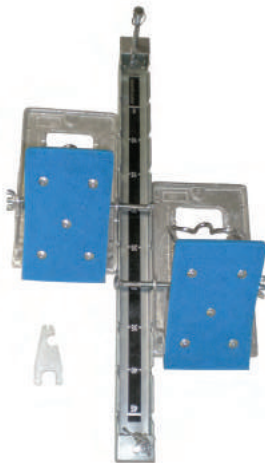

TSL330

Competition Starting Block

TSL330: **$159.95**

- -Adjustable, high-aluminum block.
- -56cm L zinc-plated central bar.
- -Easy pedal adjustments.
- -Locks into 10 different notched brackets for runner requirements.
- -Suitable for high school and tournament use.
- -Can be used with synthetic tracks.