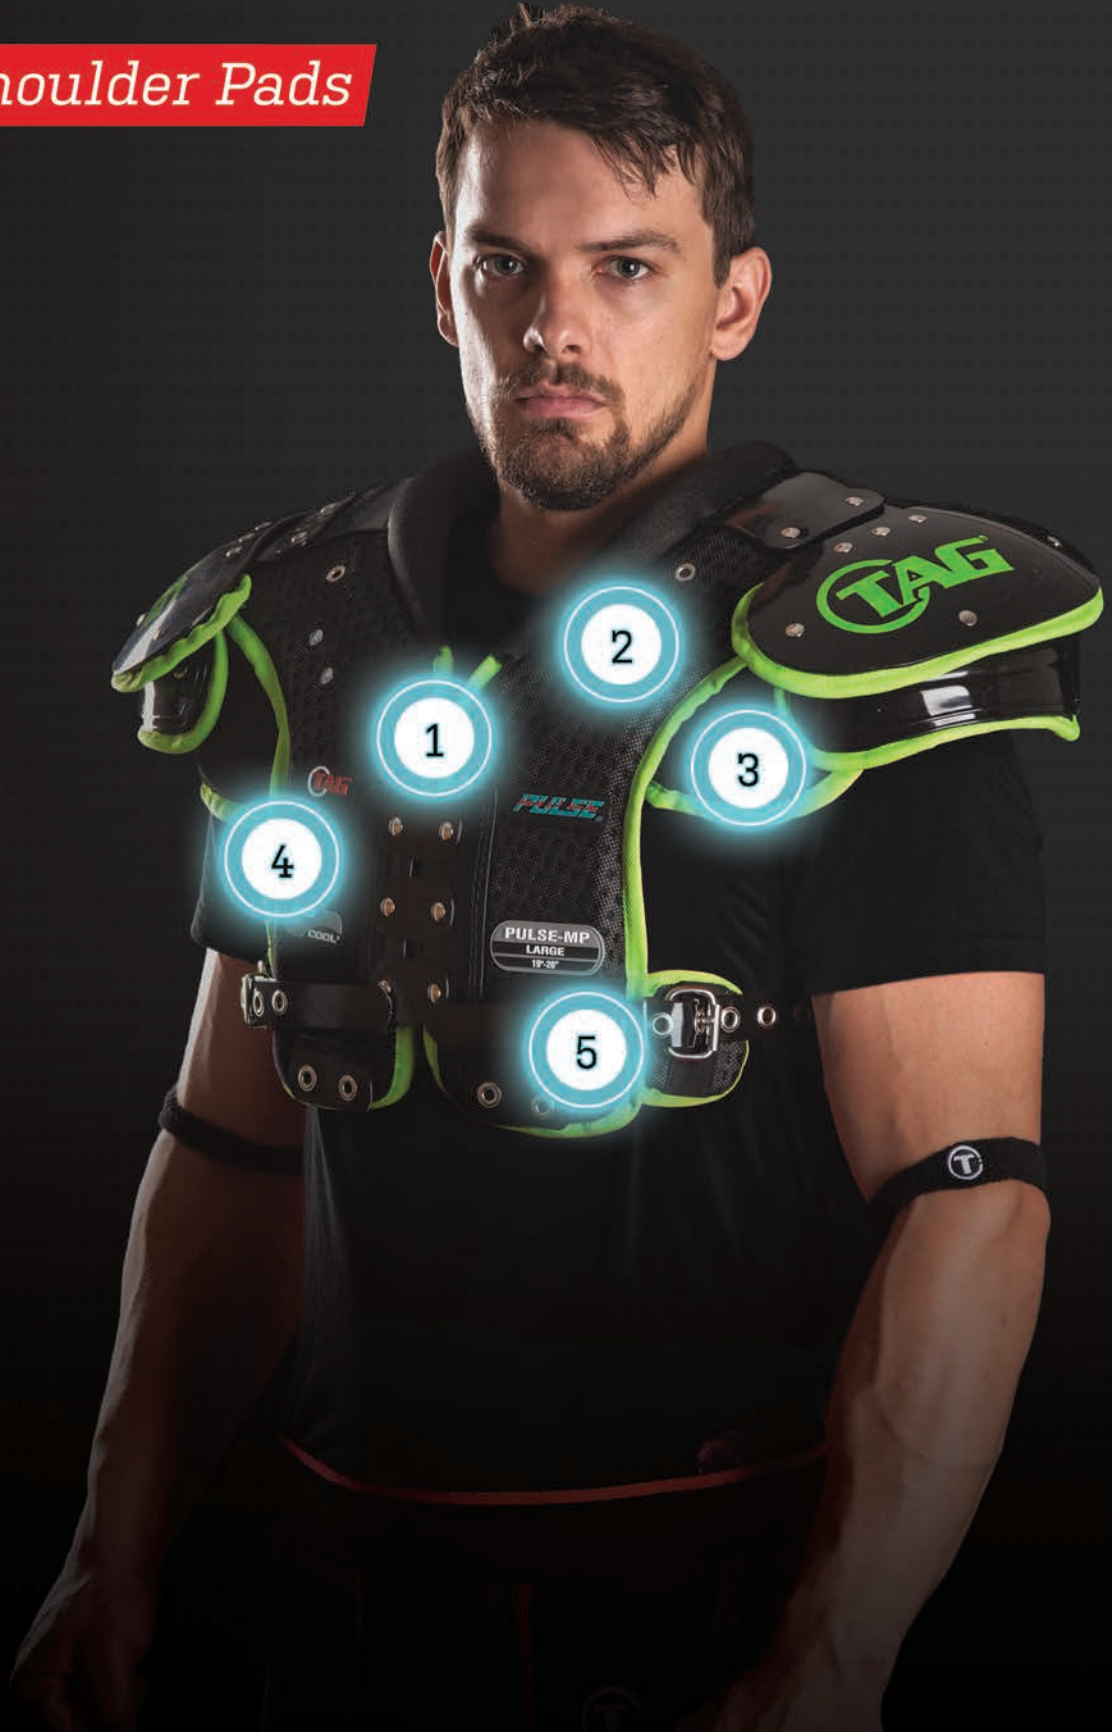

BRING YOUR GAME. FORGE YOUR GLORY.

TAG[®] SPORTS GEAR

Shoulder Pads

The TAG PULSE® pad incorporates an attractive design while providing players with the flexibility, protection, and increased range of motion that they need to perform.