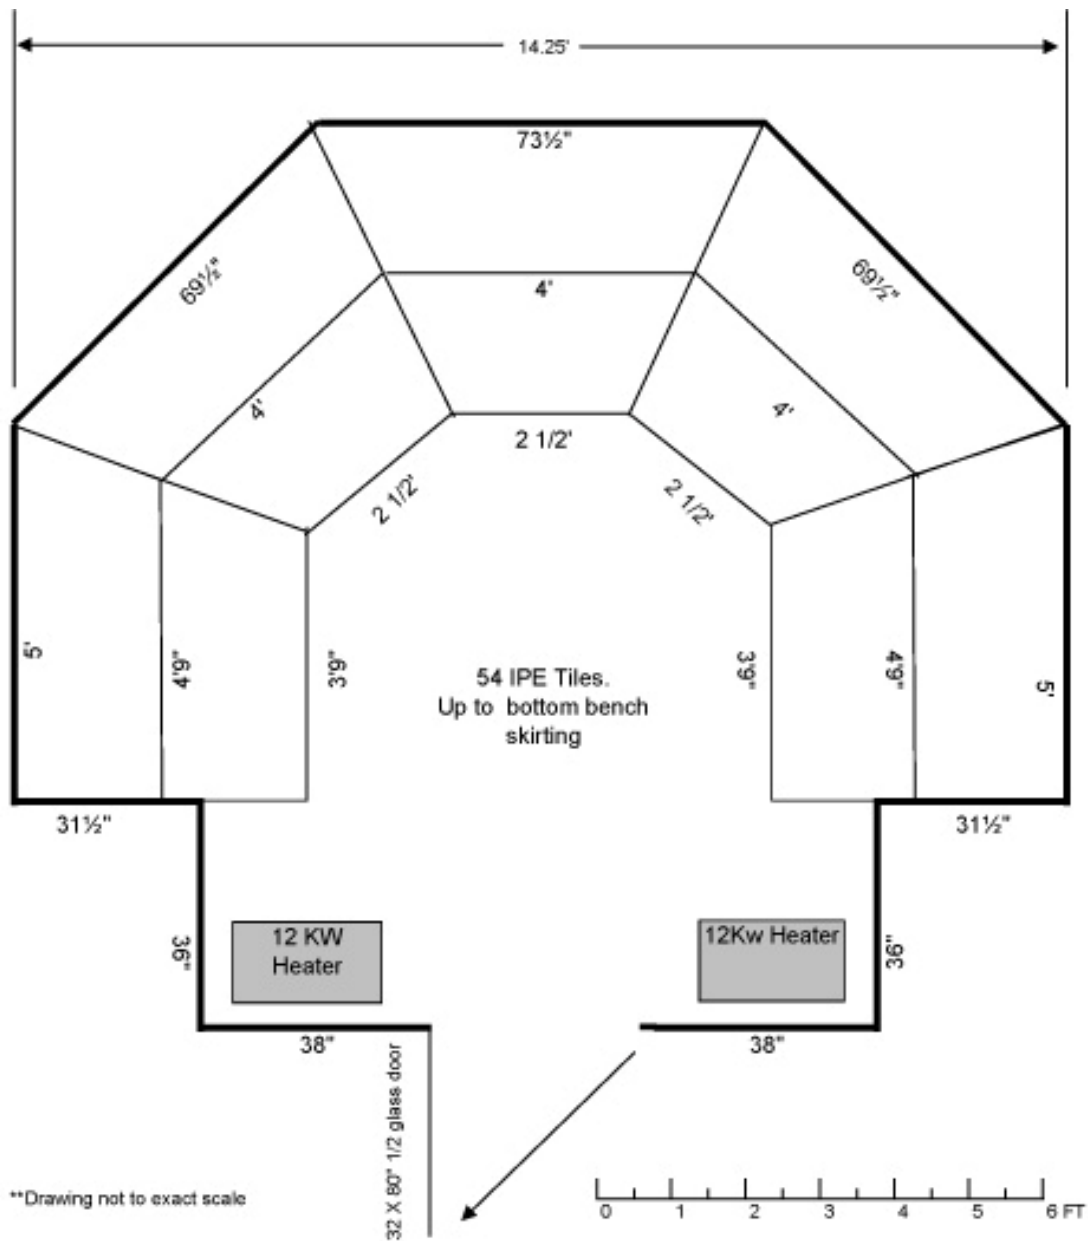

Custom Sauna Layout

angled benches and dual heaters

01/14/11

EVERYTHING FOR SAUNA
1-877-872-2806 toll free
www.SuperiorSaunas.com

Drawing Details: Size shown is finished liner kit interior size; add paneling thickness to each wall for actual stud to stud framing size.

Custom Sauna Layout

01/14/11

diagram of bench skirting (valance) and pillar supports

EVERYTHING FOR SAUNA
1-877-872-2806 toll free
www.SuperiorSaunas.com

Drawing Details: Size shown is finished liner kit interior size; add paneling thickness to each wall for actual stud to stud framing size.