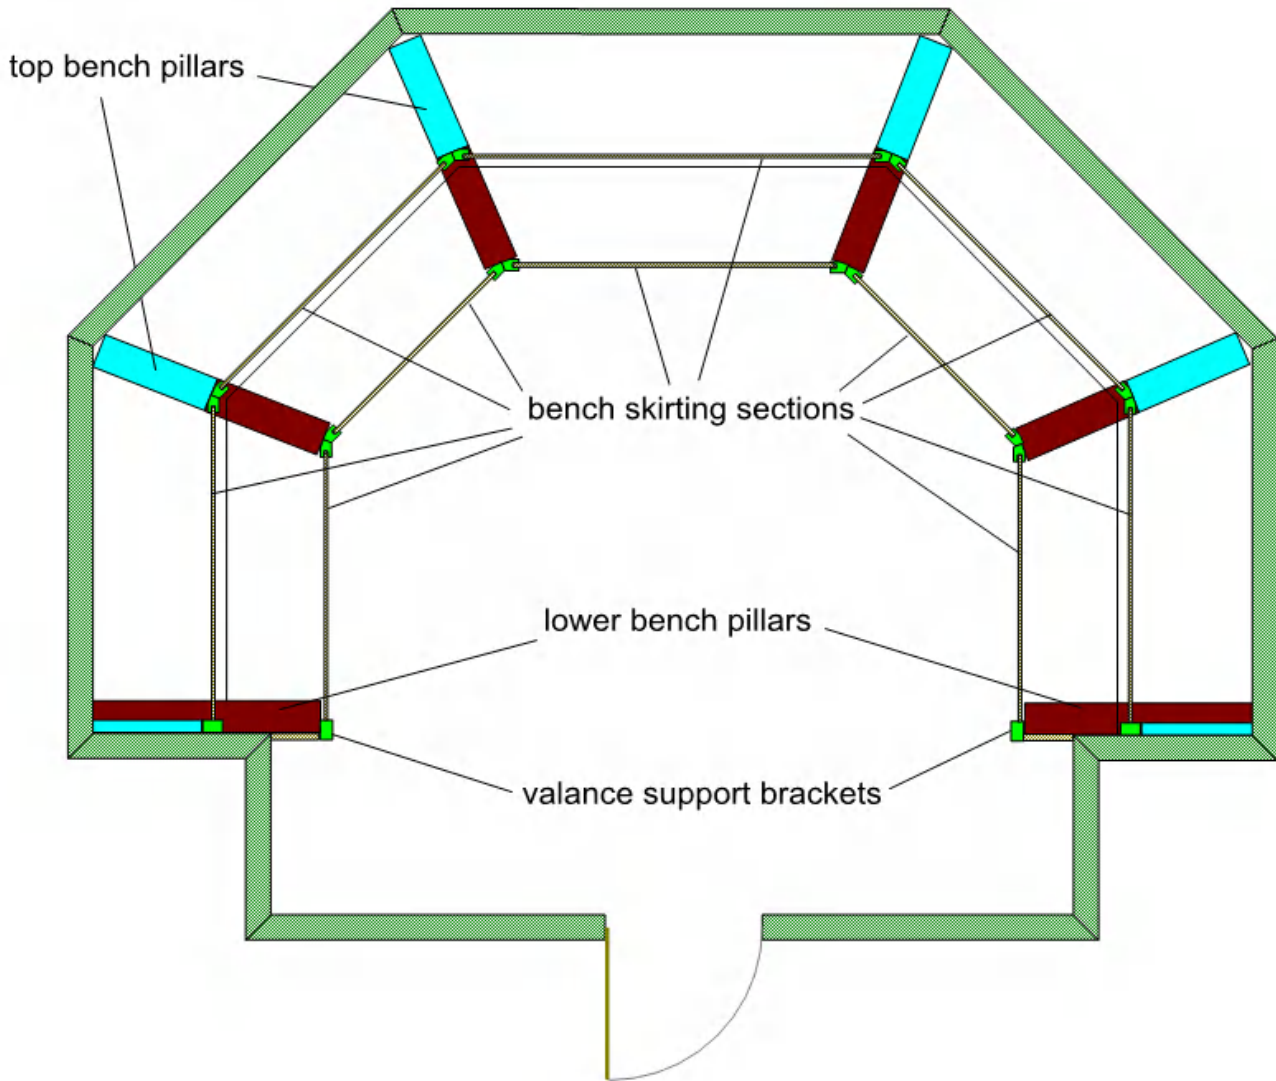

Custom Sauna Layout

angled benches and dual heaters

01/14/11

EVERYTHING FOR SAUNA
1-877-872-2806 toll free
www.SuperiorSaunas.com

Drawing Details: Size shown is finished liner kit interior size; add paneling thickness to each wall for actual stud to stud framing size.

To Customize this sauna, Fill out '[Custom Sauna Planner](#)' form. For assistance, call our Design Consultants.

Wood type: Aspen, Red Cedar or White Cedar; T&G paneling

Sauna Liner Kit Options Available: Heater models and control type, Door placement and Bench layout, Door style and size, Lighting style, flooring options and more

Custom Sauna Layout

01/14/11

diagram of bench skirting (valance) and pillar supports

EVERYTHING FOR SAUNA
1-877-872-2806 toll free
www.SuperiorSaunas.com

Drawing Details: Size shown is finished liner kit interior size; add paneling thickness to each wall for actual stud to stud framing size.