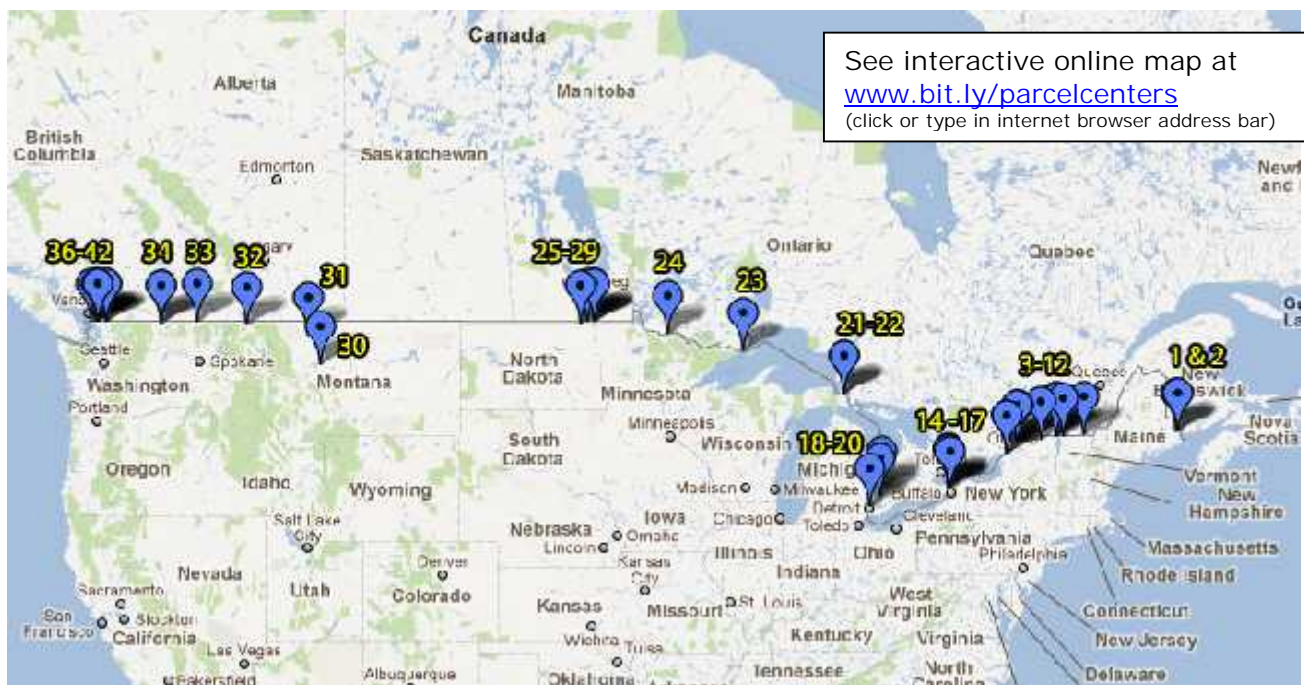

Parcel Receiving Service Centers for Canadian Customers

Save $$ on international shipping rates & broker fees by simply driving across border to pickup your order at a nearby Parcel Service Center in US along Canada border. All of these locations handle parcel packages (such as sauna accessories and smaller sauna parts) for a reasonable small handling fee. Many also handle palletized orders (sauna kits, sauna stoves, sauna doors, etc.) for slightly higher handling fee. Some require an account before using, so please call the location to learn details before having order shipped there if you have not used that location's services previously. Many locations as noted require a Kinek Account Number, of which is FREE to sign up for at www.kinek.com.

At time of ordering, let us know your preferred Parcel Service Center you would like us to ship to. Call toll-free to order 1-877-872-2806.

For our online shopping cart, set the 'Ship To' address to parcel center of your choice. Typically addressed to YOUR NAME at the street address of parcel center. We'll email you the tracking number for you to monitor and to see when your order arrives at the Parcel Center, ready for you to pickup.

PARCEL SERVICE LOCATIONS along Canada/U.S. border (east to west) see details by region below