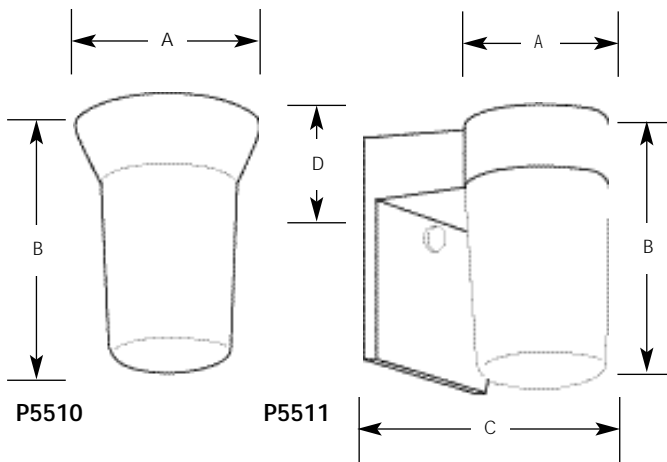

Incandescent

Cast Aluminum  
Ceiling and Wall

Outdoor

Type \_\_\_\_\_  
 -16 -31  
 P5510   
 P5511

**These light fixtures are UL-CUL listed for wet location**

Catalog No.	Finish		Mounting	Lamping	Dimensions (Inches)			
	Satin Aluminum	Black			A	B	C	D
P5510	-16		Wall or ceiling	1-60w A19	4-3/4	6-3/4	N/A	N/A
P5511	-16	-31	Wall	1-100w A19	4-1/2	6-3/4	4-3/4	3-1/4

**Specifications:**

General

- Cast aluminum construction
- Satin or Black Aluminum finish
- Opal white glass cylindrical diffuser
- Threaded globe screws into aluminum housing
- Vapor proof gasket supplied between glass and housing

- Medium base porcelain socket with nickel plated brass screw shell

Options

- Satin aluminum finish - specify " 16" suffix
- Black finish - specify " 31" suffix

Labeling

- UL-CUL wet location listed