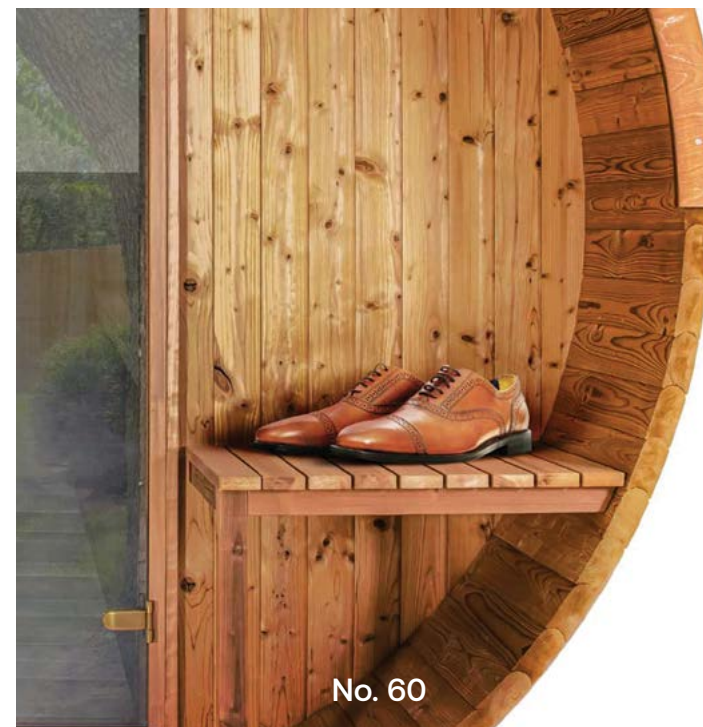

Just don't blame us when nobody wants to leave.

All-weather protection

Your Thermory Barrel Sauna's thermally modified wood is built to withstand the elements for up to 25 years. But if you want to baby this beauty, the rain jacket is included for coverage in wet weather.

Extra-wide window

No matter what's outside—rain, snow, jealous neighbors—enjoy the view through your Thermory Barrel Sauna's dramatic, half-moon-shaped window.

Sitting porch

Your Thermory Barrel Sauna's optional porch is the perfect place to take breaks between sessions. It's also a good spot to leave your shoes, your robe, and your troubles.