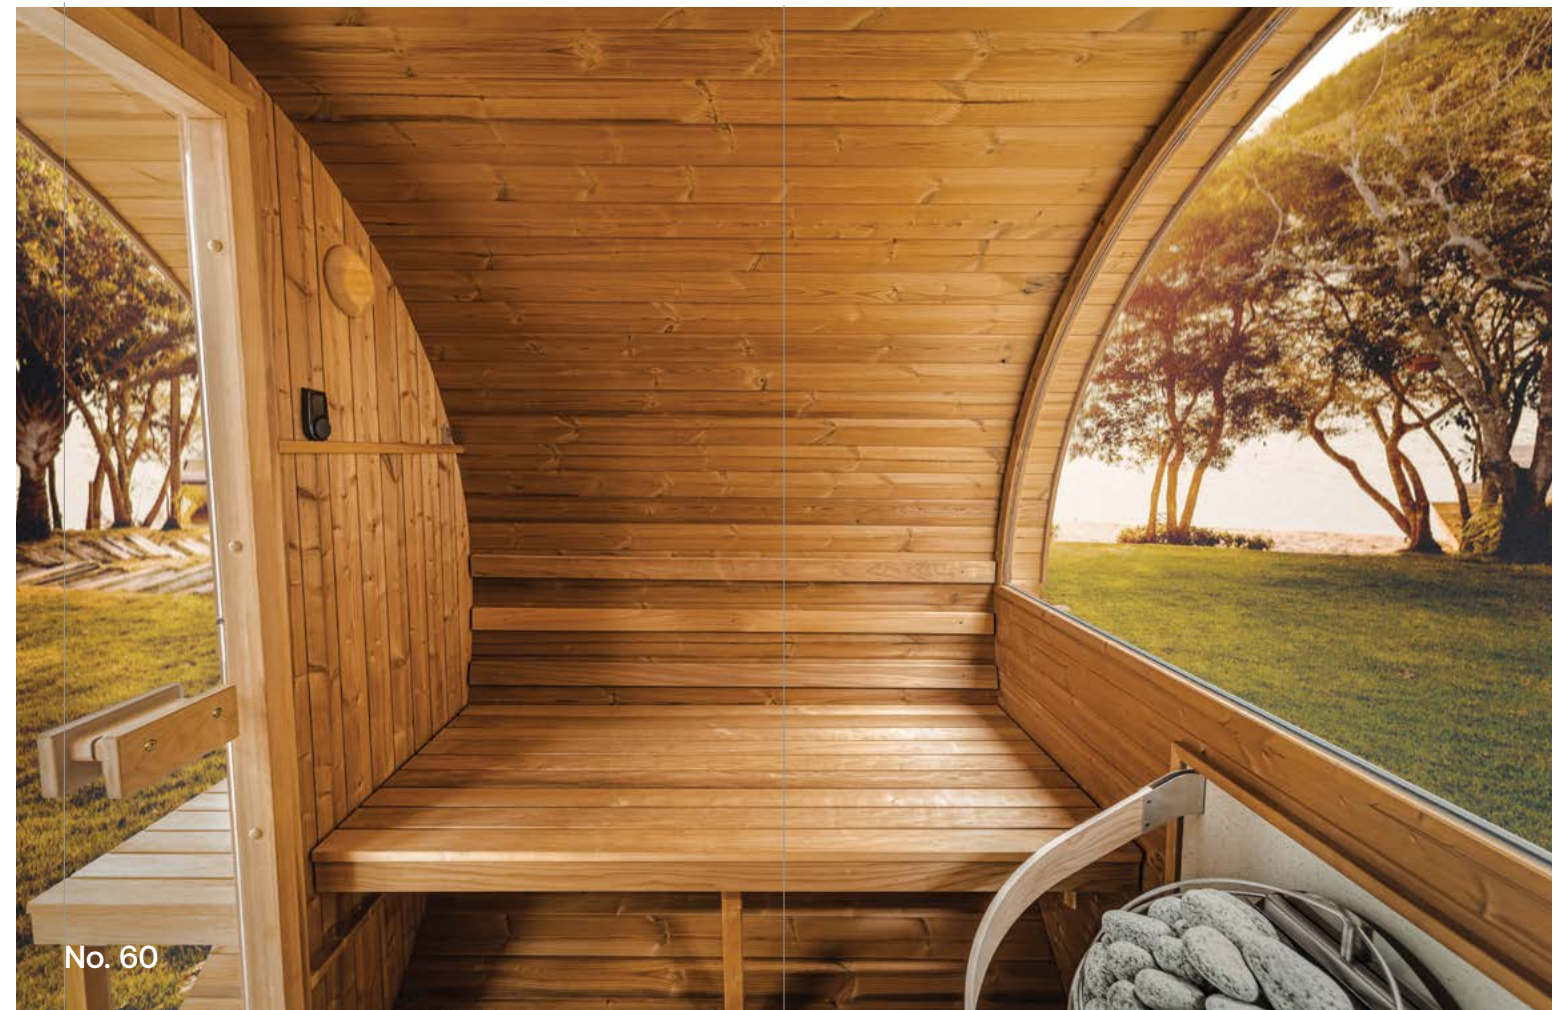

Bold design

Blending rustic charm with modern European details, your Thermory Barrel Sauna transforms gorgeous Nordic softwood into an extraordinary space to relax and indulge. Some days, you'll just stare at it.