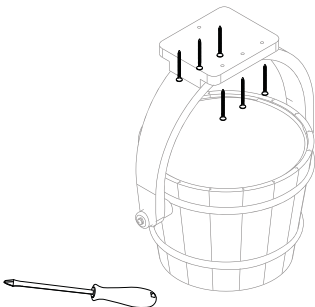

# Pail Shower Parts List

1. Handle with rope
2. M6 Handle Mounting Bolts x 2 pcs
3. Floater
4. Pail Assembly
5. 4mm Pail Holder Mounting Screws x 6 pcs
6. 1/2 inch Connection Hose

# Pail Shower Installation

**1** Choose desired installation either on the wall or ceiling.

**2** Pre-drill the wall/ceiling and insert plastic tox.

**3** Screw and mount your pail.

Wall Mounting

Ceiling Mounting

**4** Attach floater to the pail and handle.

**!** Check if water level is desirable, if not, you can adjust the valve angle

# Floater Adjustment

Make sure not to loosen the cap. Keep it tight. Loosen cap may cause Leakage or continue pouring of water from supply.

Do not install the floater upside down.

See to it that the water level is not above the plastic insert when using to avoid overflow.