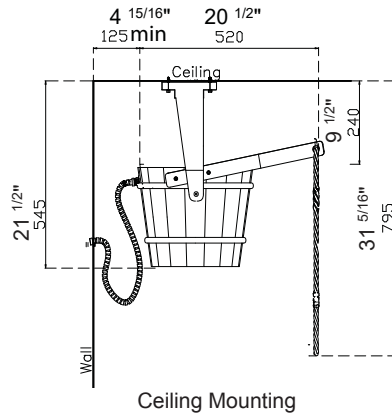

# Pail Shower Parts List

1. Handle with rope
2. M6 Handle Mounting Bolts x 2 pcs
3. Floater
4. Pail Assembly
5. 4mm Pail Holder Mounting Screws x 6 pcs
6. 1/2 inch Connection Hose

## Requirements for Installation

M5 Allen Wrench  
(Included in the package)

Water Inlet with  
1/2" inch thread

6mm Plastic Tox  
(Included in the package)

Phillips Screw Driver

Drill

6mm drill bit

Ø4 mm screws  
(Included in the package)

Note: Imperial  
measurements are  
approximations

# Pail Shower Installation

**1** Choose desired installation either on the wall or ceiling.

**2** Pre-drill the wall/ceiling and insert plastic tox.

**3** Screw and mount your pail.

Wall Mounting

Ceiling Mounting