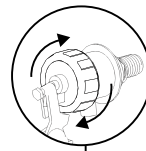

**4** Attach floater to the pail and handle.

**!** Check if water level is desirable, if not, you can adjust the valve angle

# Floater Adjustment

Make sure not to loosen the cap. Keep it tight. Loosen cap may cause Leakage or continue pouring of water from supply.

Do not install the floater upside down.

See to it that the water level is not above the plastic insert when using to avoid overflow.