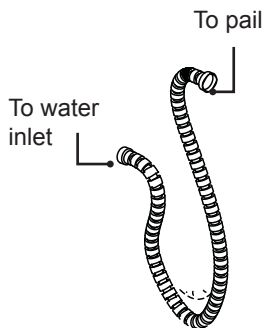

# Pail Shower Installation

**1** Choose desired installation either on the wall or ceiling.

**2** Pre-drill the wall/ceiling and insert plastic tox.

**3** Screw and mount your pail.

Wall Mounting

Ceiling Mounting

**4** Attach floater to the pail and handle.

**!** Check if water level is desirable, if not, you can adjust the valve angle

# Floater Adjustment

Make sure not to loosen the cap. Keep it tight. Loosen cap may cause Leakage or continue pouring of water from supply.

Do not install the floater upside down.

See to it that the water level is not above the plastic insert when using to avoid overflow.

Loosen the lock to adjust the float to the desired water level. Make sure to tighten back else water may overflow.

**5** Attach hose to water inlet

**6** Turn on the water inlet.  Pull the lever and enjoy your bucket shower.