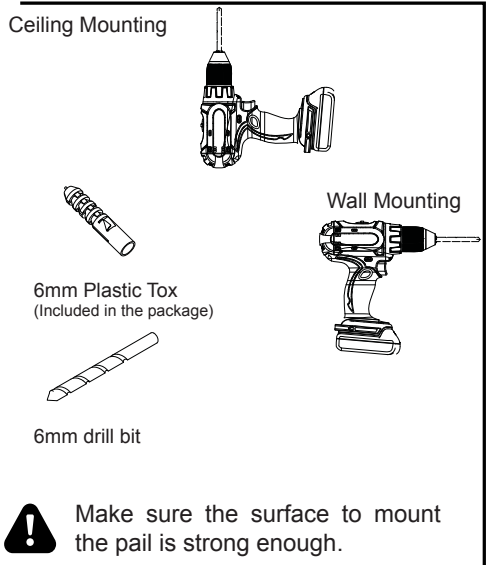

# Pail Shower Parts List

1. Handle with rope
2. M6 Handle Mounting Bolts x 2 pcs
3. Floater
4. Pail Assembly
5. 4mm Pail Holder Mounting Screws x 6 pcs
6. 1/2 inch Connection Hose

## Requirements for Installation

M5 Allen Wrench  
(Included in the package)

Water Inlet with  
1/2" inch thread

6mm Plastic Tox  
(Included in the package)

Phillips Screw Driver

Drill

6mm drill bit

Ø4 mm screws  
(Included in the package)

Note: Imperial  
measurements are  
approximations

# Pail Shower Installation

**1** Choose desired installation either on the wall or ceiling.

**2** Pre-drill the wall/ceiling and insert plastic tox.

**3** Screw and mount your pail.

Wall Mounting

Ceiling Mounting