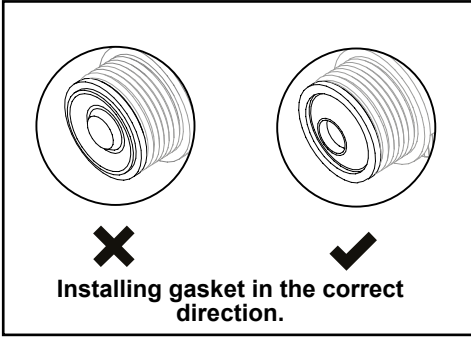

Floater Adjustment

Make sure not to loosen the cap. Keep it tight. Loosen cap may cause Leakage or continue pouring of water from supply.

Do not install the floater upside down.

See to it that the water level is not above the plastic insert when using to avoid overflow.