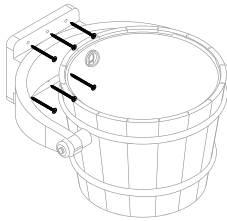

# Pail Shower Parts List

1. Handle with rope
2. M6 Handle Mounting Bolts x 2 pcs
3. Floater
4. Pail Assembly
5. 4mm Pail Holder Mounting Screws x 6 pcs
6. 1/2 inch Connection Hose

## Requirements for Installation

M5 Allen Wrench  
(Included in the package)

Water Inlet with  
1/2" inch thread

6mm Plastic Tox  
(Included in the package)

Phillips Screw Driver

Drill

6mm drill bit

Ø4 mm screws  
(Included in the package)

# Pail Shower Installation

**1** Choose desired installation either on the wall or ceiling.

**2** Pre-drill the wall/ceiling and insert plastic tox.

**3** Screw and mount your pail.

Wall Mounting

Ceiling Mounting

**4** Attach floater to the pail and handle.

**!** Check if water level is desirable, if not, you can adjust the valve angle