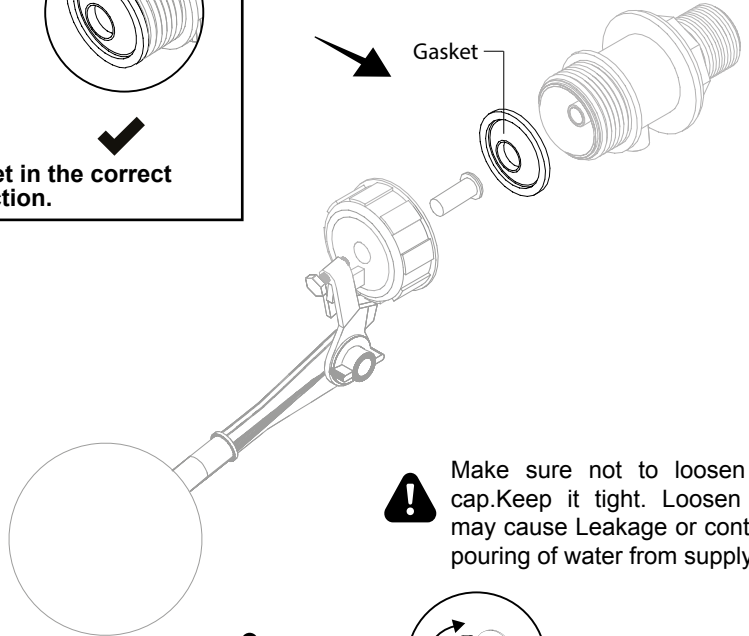

# Pail Shower Installation

**1** Choose desired installation either on the wall or ceiling.

**2** Pre-drill the wall/ceiling and insert plastic tox.

**3** Screw and mount your pail.

Wall Mounting

Ceiling Mounting

**4** Attach floater to the pail and handle.

**!** Check if water level is desirable, if not, you can adjust the valve angle

# Floater Adjustment

Make sure not to loosen the cap. Keep it tight. Loosen cap may cause Leakage or continue pouring of water from supply.

Do not install the floater upside down.

See to it that the water level is not above the plastic insert when using to avoid overflow.