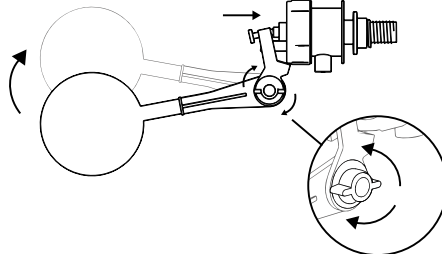

# Pail Shower Parts List

1. Handle with rope
2. M6 Handle Mounting Bolts x 2 pcs
3. Floater
4. Pail Assembly
5. 4mm Pail Holder Mounting Screws x 6 pcs
6. 1/2 inch Connection Hose

**4** Attach floater to the pail and handle.

**!** Check if water level is desirable, if not, you can adjust the valve angle

# Floater Adjustment

Make sure not to loosen the cap. Keep it tight. Loosen cap may cause Leakage or continue pouring of water from supply.

Do not install the floater upside down.

See to it that the water level is not above the plastic insert when using to avoid overflow.

Loosen the lock to adjust the float to the desired water level. Make sure to tighten back else water may overflow.

**5** Attach hose to water inlet

**6** Turn on the water inlet.  Pull the lever and enjoy your bucket shower.