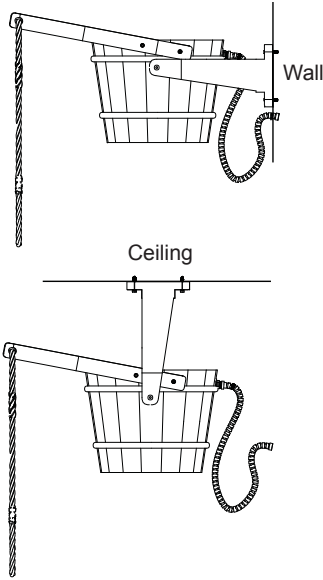

# Pail Shower Parts List

1. Handle with rope
2. M6 Handle Mounting Bolts x 2 pcs
3. Floater
4. Pail Assembly
5. 4mm Pail Holder Mounting Screws x 6 pcs
6. 1/2 inch Connection Hose

## Requirements for Installation

M5 Allen Wrench  
(Included in the package)

Water Inlet with  
1/2" inch thread

6mm Plastic Tox  
(Included in the package)

Phillips Screw Driver

Drill

6mm drill bit

Ø4 mm screws  
(Included in the package)

# Pail Shower Installation

**1** Choose desired installation either on the wall or ceiling.

**2** Pre-drill the wall/ceiling and insert plastic tox.

**3** Screw and mount your pail.

Wall Mounting

Ceiling Mounting

**4** Attach floater to the pail and handle.

**!** Check if water level is desirable, if not, you can adjust the valve angle