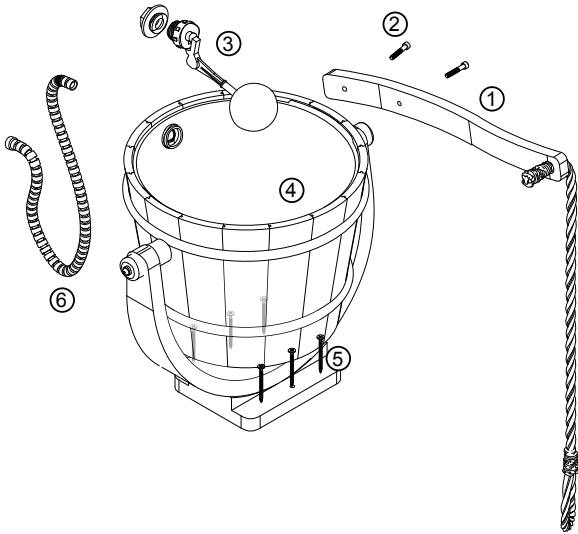

# Pail Shower Parts List

1. Handle with rope
2. M6 Handle Mounting Bolts x 2 pcs
3. Floater
4. Pail Assembly
5. 4mm Pail Holder Mounting Screws x 6 pcs
6. 1/2 inch Connection Hose

## Requirements for Installation

M5 Allen Wrench  
(Included in the package)

Water Inlet with  
1/2" inch thread

6mm Plastic Tox  
(Included in the package)

Phillips Screw Driver

Drill

6mm drill bit

Ø4 mm screws  
(Included in the package)

# Pail Shower Installation

**1** Choose desired installation either on the wall or ceiling.

**2** Pre-drill the wall/ceiling and insert plastic tox.

**3** Screw and mount your pail.

Wall Mounting

Ceiling Mounting

# Floater Adjustment

Make sure not to loosen the cap. Keep it tight. Loosen cap may cause Leakage or continue pouring of water from supply.

Do not install the floater upside down.

See to it that the water level is not above the plastic insert when using to avoid overflow.