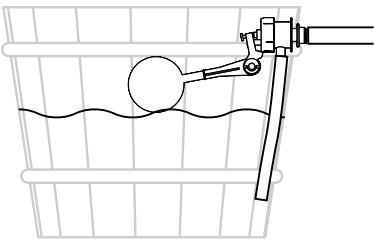

# Pail Shower Installation

**1** Choose desired installation either on the wall or ceiling.

**2** Pre-drill the wall/ceiling and insert plastic tox.

**3** Screw and mount your pail.

Wall Mounting

Ceiling Mounting

**4** Attach floater to the pail and handle.

**!** Check if water level is desirable, if not, you can adjust the valve angle

# Floater Adjustment

Make sure not to loosen the cap. Keep it tight. Loosen cap may cause Leakage or continue pouring of water from supply.

Do not install the floater upside down.

See to it that the water level is not above the plastic insert when using to avoid overflow.

Loosen the lock to adjust the float to the desired water level. Make sure to tighten back else water may overflow.

**5** Attach hose to water inlet

**6** Turn on the water inlet.  Pull the lever and enjoy your bucket shower.