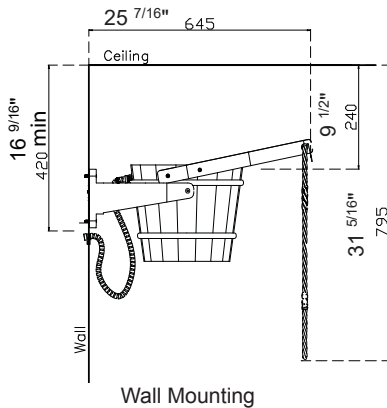

# Pail Shower Parts List

1. Handle with rope
2. M6 Handle Mounting Bolts x 2 pcs
3. Floater
4. Pail Assembly
5. 4mm Pail Holder Mounting Screws x 6 pcs
6. 1/2 inch Connection Hose

## Requirements for Installation

M5 Allen Wrench  
(Included in the package)

Water Inlet with  
1/2" inch thread

6mm Plastic Tox  
(Included in the package)

Phillips Screw Driver

Drill

6mm drill bit

Ø4 mm screws  
(Included in the package)

Note: Imperial  
measurements are  
approximations

# Pail Shower Installation

**1** Choose desired installation either on the wall or ceiling.

**2** Pre-drill the wall/ceiling and insert plastic tox.

**3** Screw and mount your pail.

Wall Mounting

Ceiling Mounting