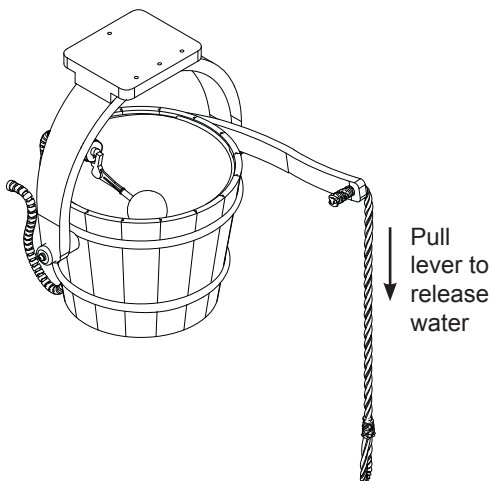

6 Turn on the water inlet. Pull the lever and enjoy your bucket shower.

Water will automatically be refilled after every shower.

If you noticed a broken part of the Pail Shower, stop using it immediately.