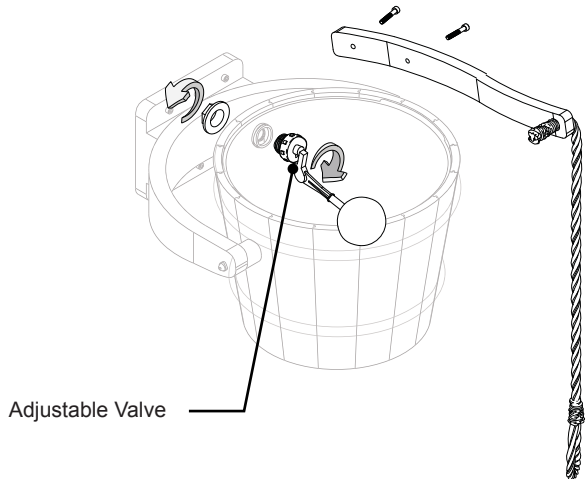

# Pail Shower Parts List

1. Handle with rope
2. M6 Handle Mounting Bolts x 2 pcs
3. Floater
4. Pail Assembly
5. 4mm Pail Holder Mounting Screws x 6 pcs
6. 1/2 inch Connection Hose

## Requirements for Installation

M5 Allen Wrench  
(Included in the package)

Water Inlet with  
1/2" inch thread

6mm Plastic Tox  
(Included in the package)

Phillips Screw Driver

Drill

6mm drill bit

Ø4 mm screws  
(Included in the package)

# Pail Shower Installation

**1** Choose desired installation either on the wall or ceiling.

**2** Pre-drill the wall/ceiling and insert plastic tox.

**3** Screw and mount your pail.

Wall Mounting

Ceiling Mounting

**4** Attach floater to the pail and handle.

**!** Check if water level is desirable, if not, you can adjust the valve angle