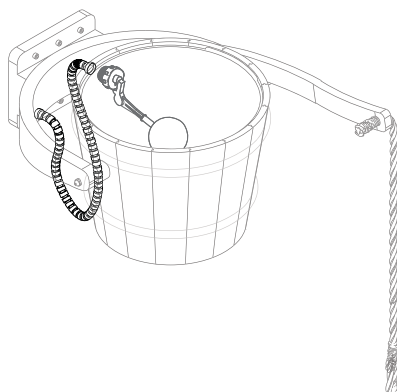

# Pail Shower Parts List

1. Handle with rope
2. M6 Handle Mounting Bolts x 2 pcs
3. Floater
4. Pail Assembly
5. 4mm Pail Holder Mounting Screws x 6 pcs
6. 1/2 inch Connection Hose

**4** Attach floater to the pail and handle.

**!** Check if water level is desirable, if not, you can adjust the valve angle

# Floater Adjustment

Make sure not to loosen the cap. Keep it tight. Loosen cap may cause Leakage or continue pouring of water from supply.

Do not install the floater upside down.

See to it that the water level is not above the plastic insert when using to avoid overflow.

Loosen the lock to adjust the float to the desired water level. Make sure to tighten back else water may overflow.

**5** Attach hose to water inlet

**6** Turn on the water inlet.  Pull the lever and enjoy your bucket shower.