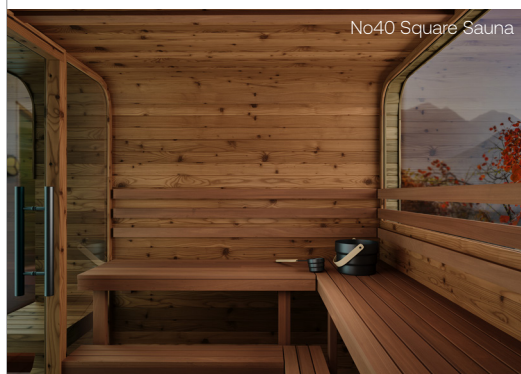

SAUNA

by THERMORY®

Smart shape. Sweeping views.

Nordic spruce gets a fresh look in a square silhouette with curved contours. Take in the view from the full tempered-glass front of your Thermory Sauna Square while you rest your feet on the tiered bench. Go ahead, stay awhile.

Thermally modified

Weather resistant

Sustainable

Rot resistant

No40 Square Sauna

Take the next step.

Thermory Saunas are the only thermally modified saunas in North America. So, you get the beauty of real wood, naturally enhanced with only heat and steam for unequalled durability and stability. And your sauna never shrinks—even in changing weather conditions. Cedar can't say that.

Sitting porch

Your Thermory Sauna Square's porch is the perfect place to take breaks between sessions. It's also a good spot to leave your shoes, your robe, and your troubles.

Tiered bench

When you entertain in your Thermory Sauna Square, there's never a bad seat in the house. Plus, you can rest your feet on the convenient lower bench.

Extra-wide Window

No matter what's outside—rain, snow, or jealous neighbors—enjoy the view through your Thermory Sauna Square's dramatic, rectangular window.

Extend your entertainment area with the ultimate relaxation destination. Our 40 Series "Large" squares can bathe four to six people in heat and steam. Customize yours with an extra-wide window, or go without for added privacy.