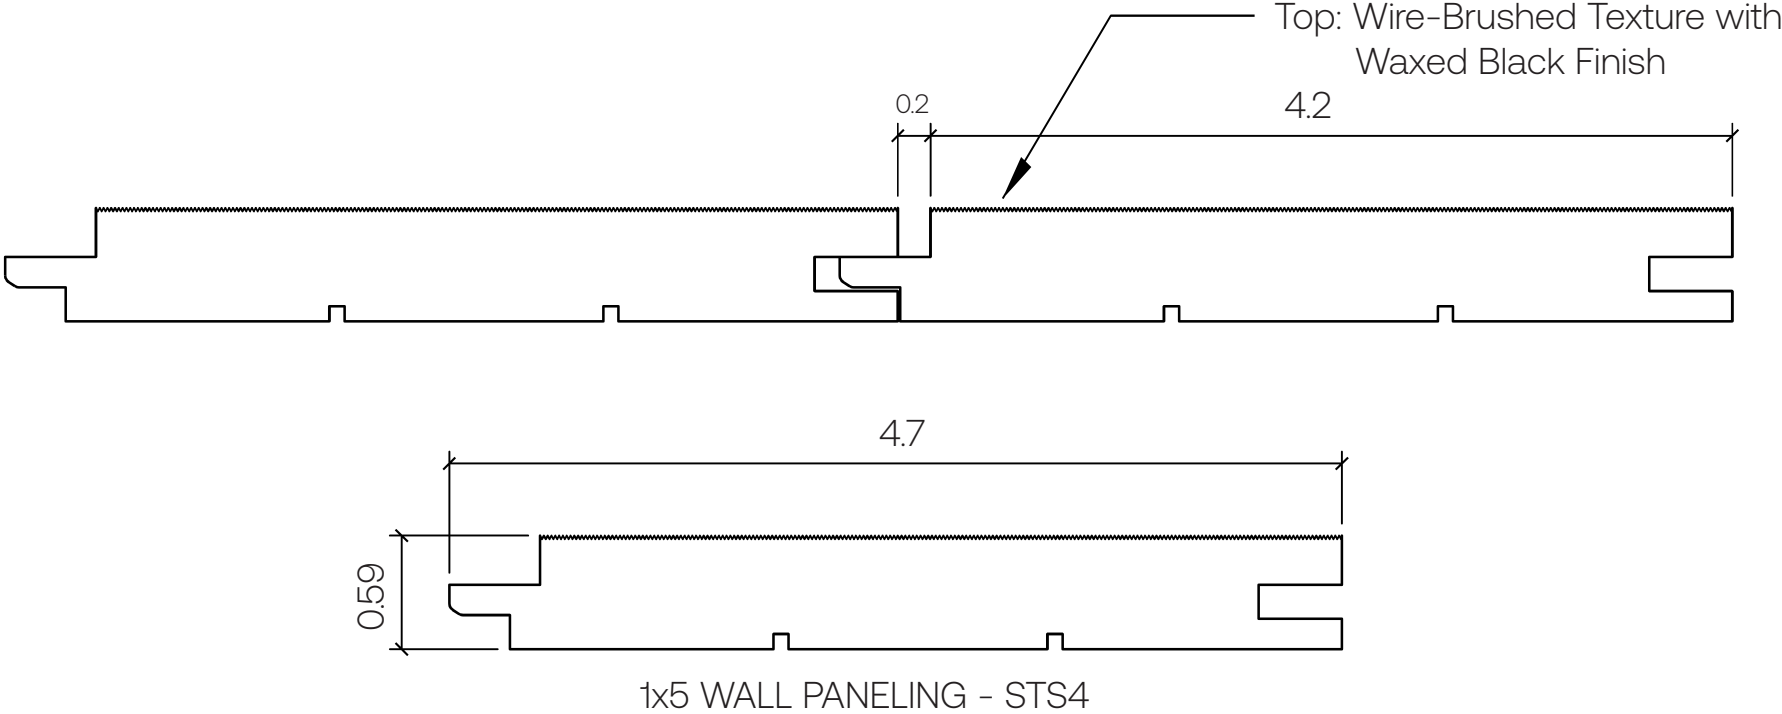

# SAUNA

MATERIALS by THERMORY®

**Profile Type:**

Alder Wall Paneling with Black Wax

**Sizing:**

1x5 WALL PANELING - STS4

**Installation:**

Staple

**Scale:**

1'-0" = 1'-0"

**THERMORY**  
LEAVE A LASTING IMPACT

THERMORYUSA.COM