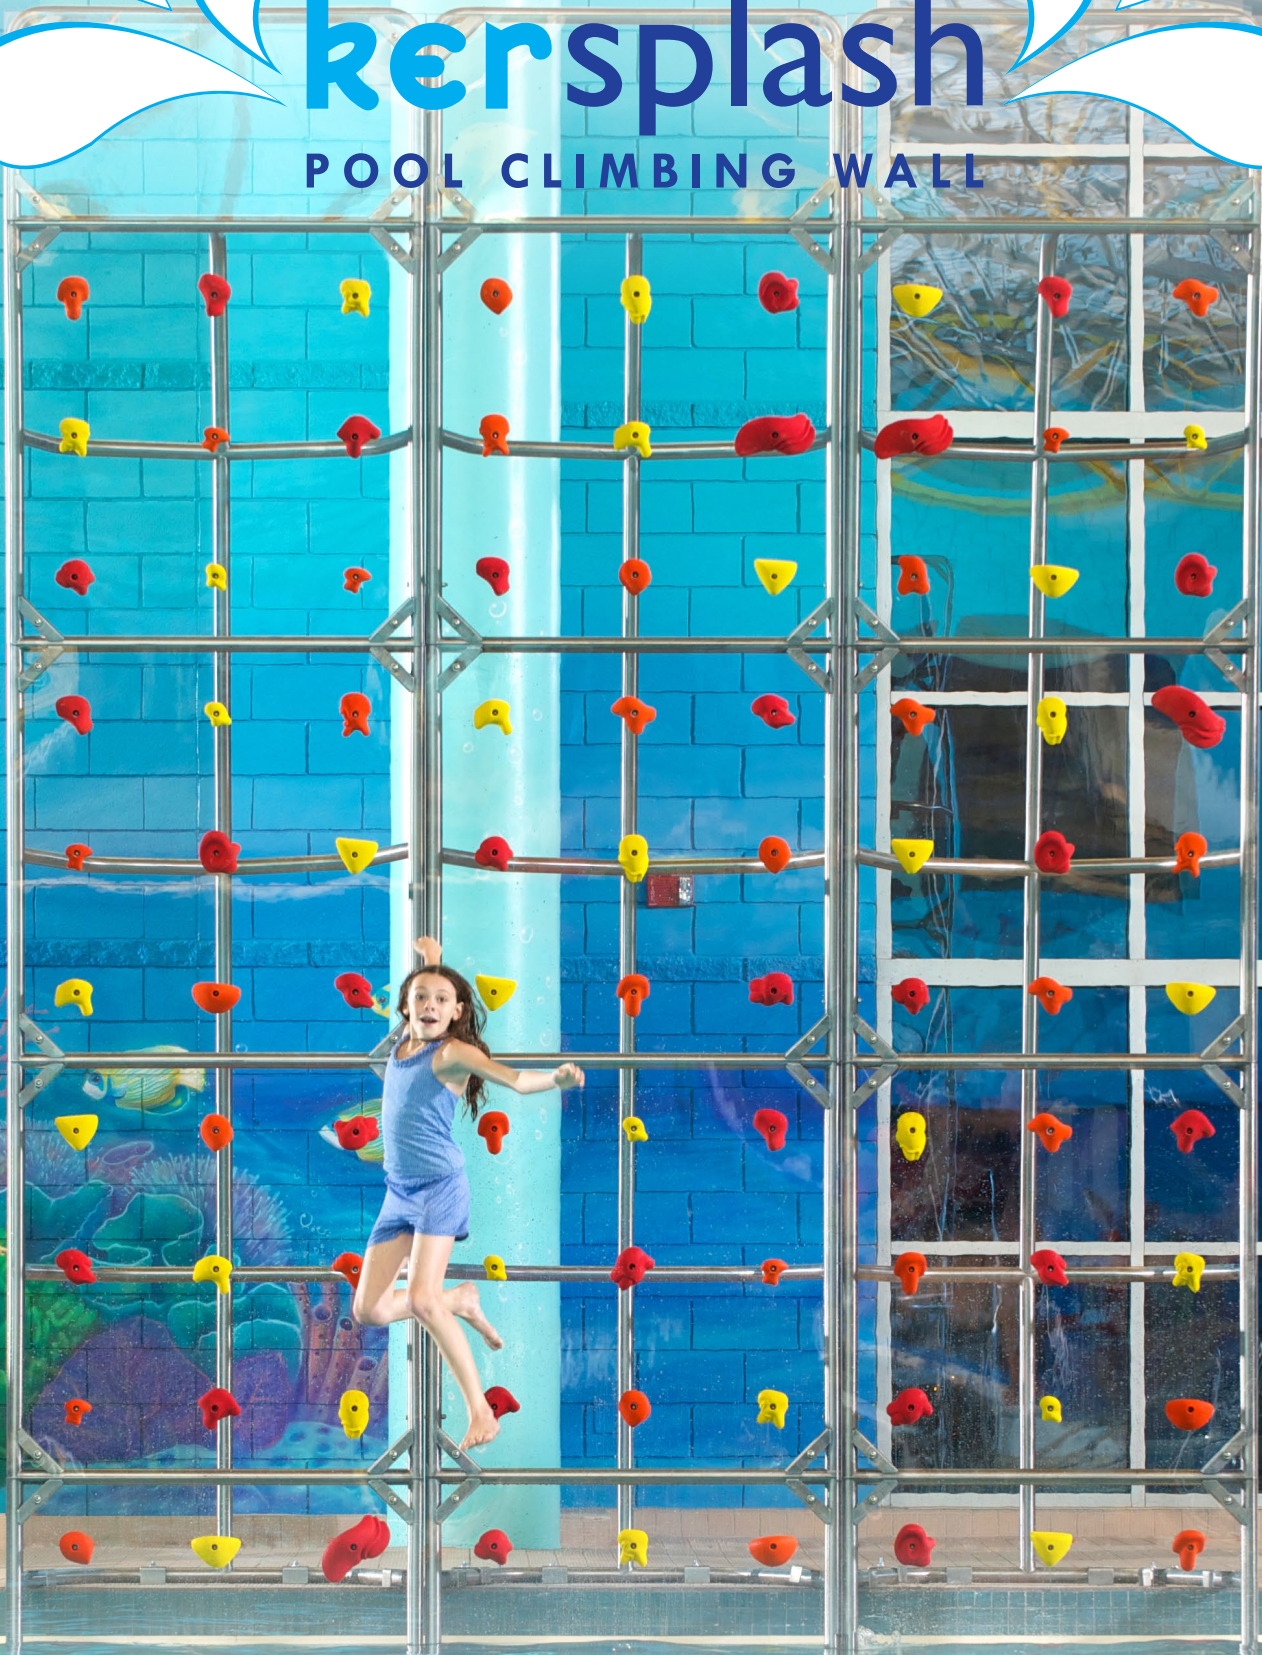

kersplash®

POOL CLIMBING WALL

EVERLAST CLIMBING™

A PLAYCORE Company

CRYSTAL CLEAR PANELS

Climbing increases fitness levels through development of strength, coordination, cardiovascular endurance and muscle endurance. It also provides participants with positive risk taking and creative problem solving.

And best of all, it's a **SPLASH!**

COLOR PANELS

“ We are getting a great response [to Kersplash]! Last year’s attendance was just over 1,550 visits. This year, we are close to 4,000 visits! We had one group booked 3 days a week at another pool change reservations to our pool because they liked the wall so much!

”

- Jeff Moffitt | Parks & Recreations - Gainesville, FL

CLIMB. SPLASH. REPEAT.™

ADD ADVENTURE TO YOUR AQUATIC AREA WITH A POOLSIDE CLIMBING WALL

Kersplash is suited for indoor or outdoor use and is available in two panel styles. Kersplash Crystal Clear® complements any aquatic center and offers visibility to areas behind the wall. Kersplash Color makes a bold visual statement with brightly colored panels. Both styles are made from UV and chlorine-resistant materials and feature red, yellow and orange Groperz™ Hand Holds. The Kersplash frame is constructed of high-quality, 100% passivated stainless steel to withstand harsh pool environments.

Kersplash Pool Climbing Walls are modular and can be made to fit any space and deck configuration. The 4' panels attach to a stainless steel frame allowing you to customize the height and width of the wall to meet your needs.