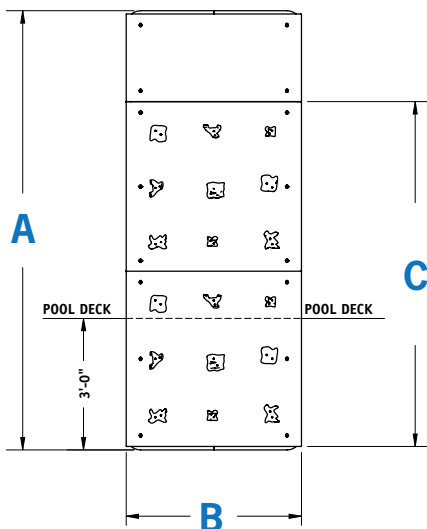

Kersplash Pool Climbing Walls are modular and can be made to fit any space and deck configuration. The 4' panels attach to a stainless steel frame allowing you to customize the height and width of the wall to meet your needs.

SPECIFICATIONS & MEASUREMENTS

ITEM NUMBER	PANEL STYLE	NUMBER OF PANELS	HEIGHT (A)	WIDTH (B)	CLIMBABLE SURFACE (C)	RECOMMENDED WATER DEPTH*
70535	Crystal Clear	2	10 ft	4 ft	8 ft	5 ft
70536	Crystal Clear	3	14 ft	4 ft	12 ft	6 ft
70537	Crystal Clear	4	18 ft	4 ft	16 ft	9 ft
42637	Color	2	10 ft	4 ft	8 ft	5 ft
42638	Color	3	14 ft	4 ft	12 ft	6 ft
42639	Color	4	18 ft	4 ft	16 ft	9 ft

* Manufacturers recommendations. Please check your state and local code to ensure your configuration complies.

KERSPLASH REQUIRES A FOOTPRINT OF:

- 35" of deck space
- 4' of clearance behind the wall for a walkway
- 5' to either side of your wall
- 10' drop zone
- Pool depth determines the height of the wall

Note: Dimensions vary with specific applications. Specifications are nominal and are subject to change. Please contact Everlast Climbing for custom applications.

A designated "drop zone" is recommended at the base of Kersplash to keep swimmers out of this area.