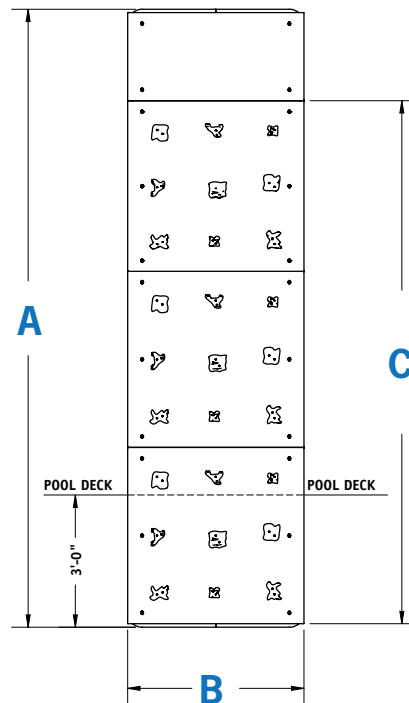

12 FT HIGH WALL
70536/42638