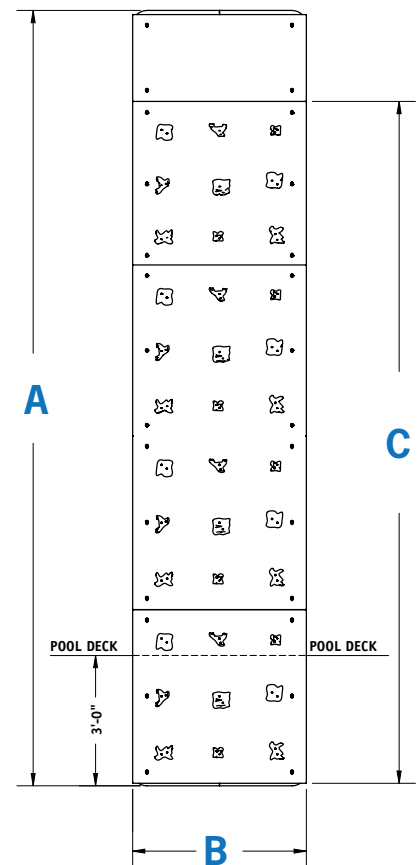

16 FT HIGH WALL
70537/42639