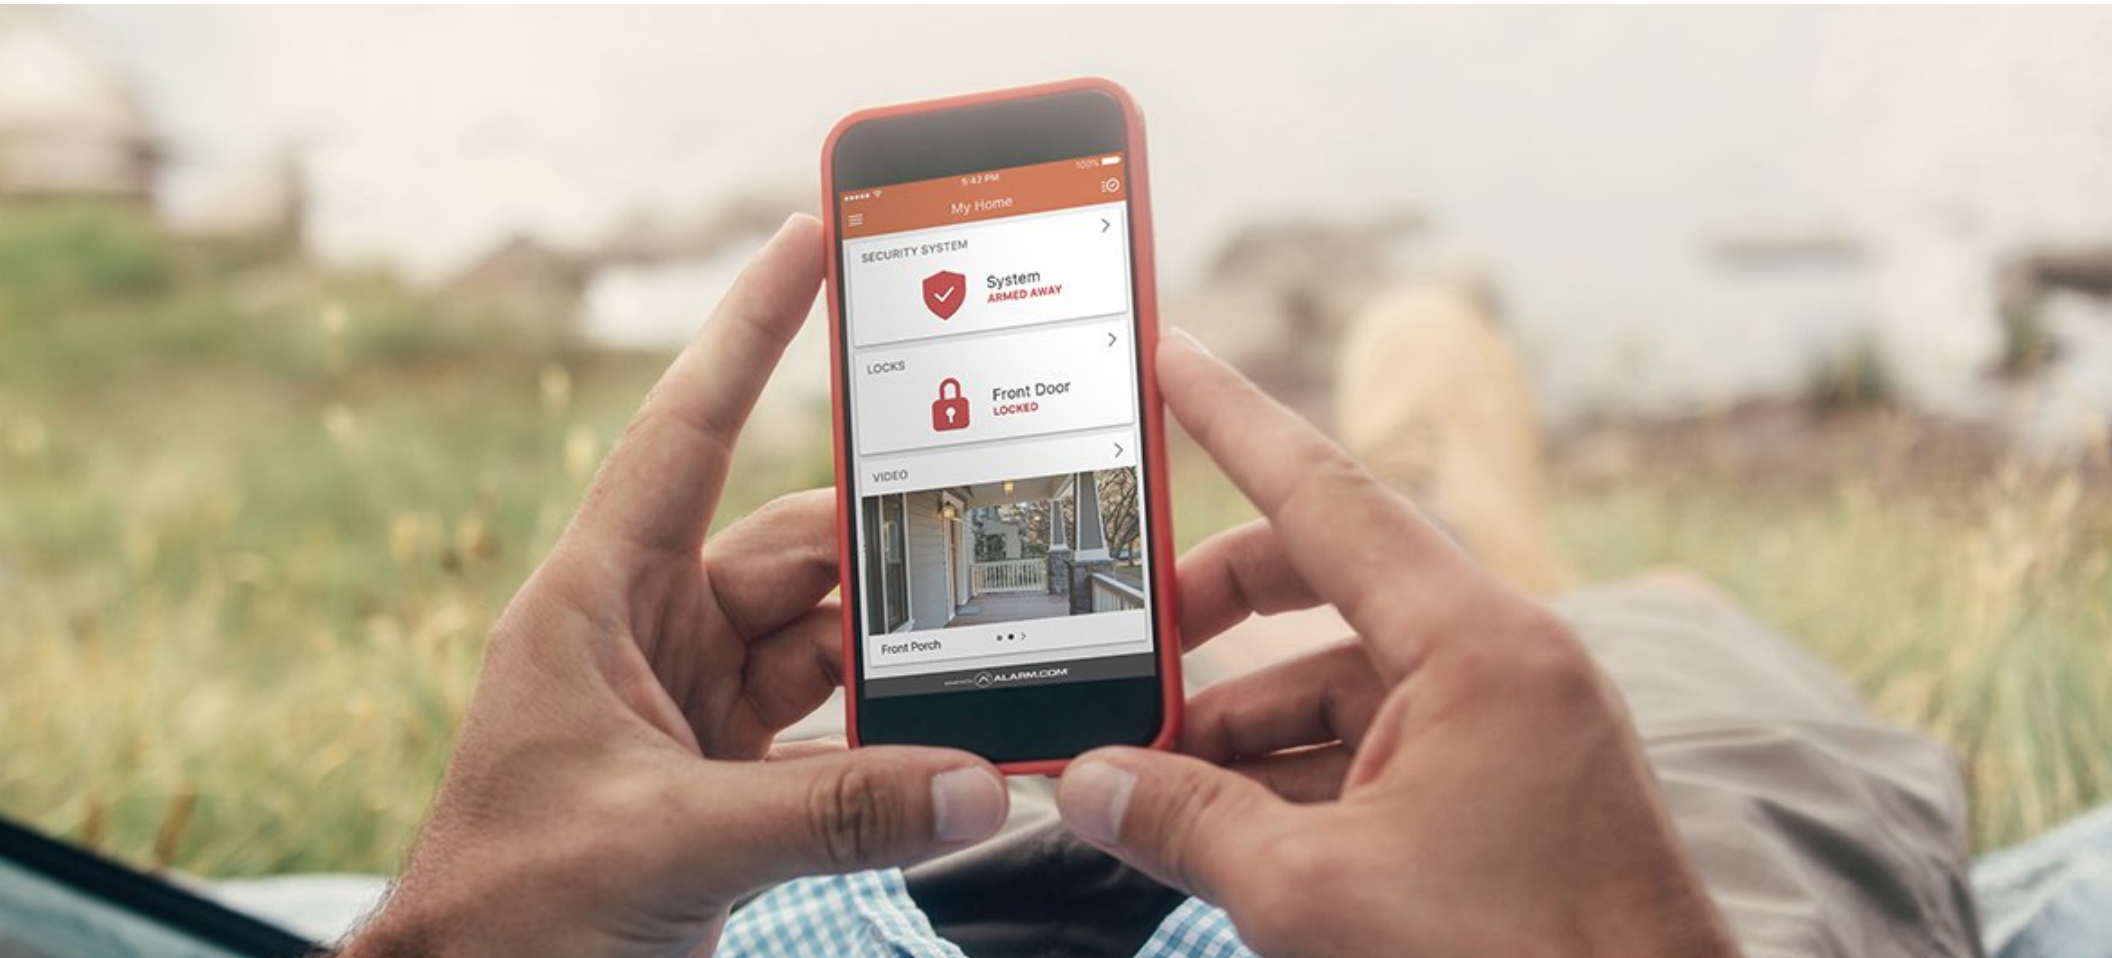

Uses IQ Panel's four 4-watt speakers for **excellent sound**

Take **music Streaming** to the next level with the IQ Base

Clearer and louder voice text-to-speech

Compatible with
Amazon Echo,
Google Home and
iPhone devices

"Alexa, arm my
security system"

"Google, tell
alarm.com to lock
my front door"

"Hey Siri, run my
leaving scene"

Mobile control allows you to arm the security system, lock doors, view cameras, and receive notifications and alerts from your smartphone

View indoor, outdoor, and doorbell cameras from anywhere!

Set **automation rules** such as, "when I leave my geofence, arm my security system, lock my front door, and adjust my thermostat."

Make your **home smart** with **rules** such as, "when door left open, adjust thermostat" or "turn exterior lights on at sunset"