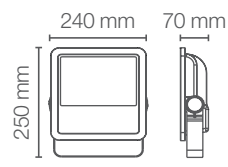

LED projector for outdoor lighting. Easy and fast installing. No need of additional lamps. Available in Cool Light (5000 K) version.

100W • 150W

200W

SAVES UP TO SAVINGS

YEAR WARRANTY

SWIVEL STAND 180°

100W • 150W