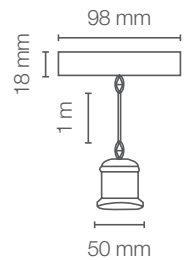

APLICACIONES / APPLICATIONS

- Salas
  Living
- Recámaras
  Rooms
- Áreas Gastronómicas
  Gastronomic areas
- Restaurantes
  Restaurants
- Establecimientos
  Shops

Compatible con nuestra línea de lámparas LED VINTAGE 1906.

Material	Potencia Max. Max. Power (W)	Base	Dimensiones Dimensions (mm)	Código Sku	Color de Producto Product Color	Unidades por Caja Units per box
Acero	LED 31W o INCANDESCENTE 40W	E27	Ø 98 x 1000	86730	Negro	12
Acero	LED 31W o INCANDESCENTE 40W	E27	Ø 98 x 1000	86731	Bronce	12