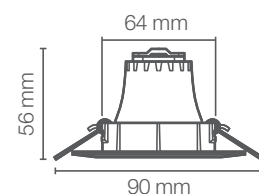

LEDVANCE® FOCOLUM

Luminaria para empotrar tipo spot. Disponible en versiones redondo y cuadrado, en temperatura Luz Cálida (3000 K). De fácil y rápida instalación.

Luminaire to embed, spot type. Available in round and square versions, in Warm Light temperature: (3000 K). Quick and easy to install.

- **HASTA 90% DE ECONOMÍA**

  SAVES UP TO SAVINGS
- **3 AÑOS DE GARANTÍA**

  YEAR WARRANTY
- **100 – 240 V~**
- **IP 20**
- **FOCO AJUSTABLE 180°**

  LAMP ADJUSTABLE 180°
- **FLUJO LUMINOSO IDEAL PARA APLICACIONES RESIDENCIALES**

  LUMINOUS FLUX IDEAL FOR RESIDENTIAL APPLICATIONS

APLICACIONES / APPLICATIONS

Potencia Power (W)	Equivalencia Equivalence Halógeno (W)	Flujo Luminoso Luminous Flux (lm)	Ángulo de Apertura Opening Angle	Temp. de Color Color Temp. (K)	Vida Útil Life (h)	IRC CRI	Dimensiones Dimensions (mm)	Código Sku	Color de Producto Product Color	Unidades por Caja Units per box
3.3	35	270	36°	3 000	25 000	> 80	90 x 90 x 56	86434	Blanco	6
3.3	35	270	36°	3 000	25 000	> 80	∅ 90 x 56	86435	Blanco	6
4.5	50	450	42°	3 000	25 000	> 80	90 x 90 x 56	86436	Blanco	6
4.5	50	450	42°	3 000	25 000	> 80	∅ 90 x 56	86437	Blanco	6

* En sustitución de lámparas halógenas convencionales / In replacement of conventional halogen lamps.

Contenido relacionado con este producto en Realidad Aumentada