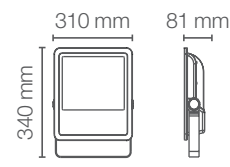

LED projector for outdoor lighting. Easy and fast installing. No need of additional lamps. Available in Cool Light (5000 K) version.

100W • 150W

200W

SAVES UP TO SAVINGS

YEAR WARRANTY

SWIVEL STAND 180°

100W • 150W