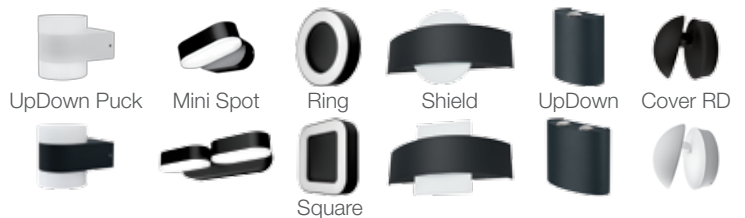

APLICACIONES / APPLICATIONS

Versión	Potencia Power (W)	Flujo Luminoso Luminous Flux (lm)	Ángulo de Apertura Opening Angle	Temp. de Color Color Temp. (K)	IRC CRI	Vida Útil Life (h)	Dimensiones Dimensions (mm)	Código Sku	Color de Producto Product Color	Unidades por caja Units per box
UpDown Deco I	6	280	40°	3000	>80	30 000	130 x 100 x 50	86866	Gris Oscuro	6
UpDown Deco II	11	550	40°	3000	>80	30 000	130 x 140 x 50	86867	Gris Oscuro	6
UpDown Puck	13	980	120°	3000	>80	30 000	131 x 110 x 91	86868	Gris Oscuro	6
UpDown Puck	13	980	120°	3000	>80	30 000	131 x 110 x 91	86869	Blanco	6
Ring	13	500	100°	3000	>80	30 000	∅ 202 x 45	86876	Gris Oscuro	6
Square	13	500	100°	3000	>80	30 000	202 x 202 x 45	86877	Gris Oscuro	6
Mini Spot I	8	320	100°	3000	>80	30 000	100 x 110 x 54	86878	Gris Oscuro	6
Mini Spot II	13	800	100°	3000	>80	30 000	100 x 230 x 54	86879	Gris Oscuro	6
Cover RD	13	640	100°	3000	>80	30 000	∅ 150 x 142	86880	Gris Oscuro	4
Cover RD	13	640	100°	3000	>80	30 000	∅ 150 x 142	86881	Blanco	4
Shield RD	11	400	340°	3000	>80	30 000	142 x 240 x 60	86882	Gris Oscuro	6
Shield SQ	11	400	340°	3000	>80	30 000	142 x 240 x 60	86883	Gris Oscuro	6