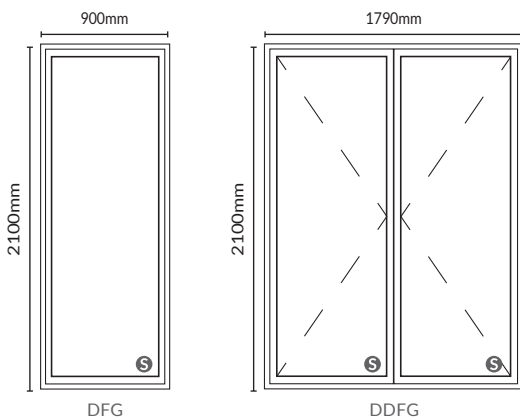

ENTRANCE DOOR RANGE

The KENZO range of entrance doors can be used in a wide range of applications, such as front doors, balcony doors, office doors and even internal doors.

- Open-out doors have a bottom weatherproof sill fitted in the frame
- Open-in doors require the builder to weatherproof below the door.