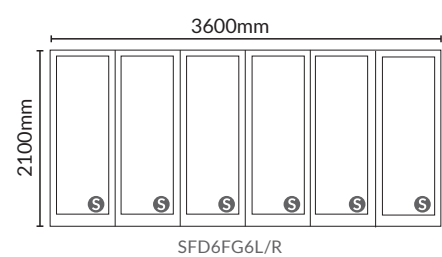

600 SERIES

3, 4, 5, and 6 door configurations are available in either left-hand or right-hand opening.