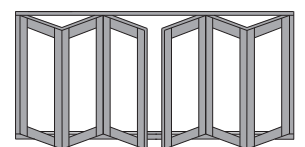

6-door centre
3600w x 2100h
4200w x 2100h