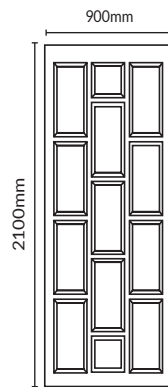

DFGA

ENTRANCE DOOR RANGE

The KENZO range of entrance doors can be used in a wide range of applications, such as front doors, balcony doors, office doors and even internal doors.

- Open-out doors have a bottom weatherproof sill fitted in the frame.
- Open-in doors require the builder to weatherproof below the door.