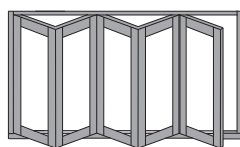

5-door
3000w x 2100h
3500w x 2100h