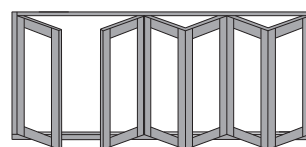

6-door
3600w x 2100h
4200w x 2100h