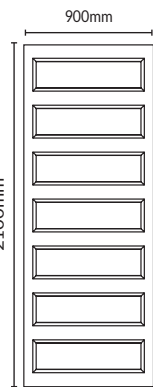

DGLA

ENTRANCE DOOR RANGE

The KENZO range of entrance doors can be used in a wide range of applications, such as front doors, balcony doors, office doors and even internal doors.

- Open-out doors have a bottom weatherproof sill fitted in the frame.
- Open-in doors require the builder to weatherproof below the door.