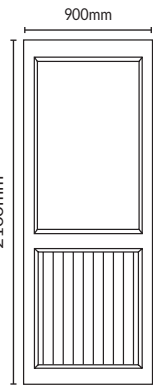

## FOLD-A-SIDE DOOR RANGE

Fold-A-Side doors are available in 700mm or 600mm door widths. All doors are 2100mm in height; you can have a maximum 4200mm span in our standard range.

This door range has been carefully developed to replace old sliding doors.

### 600 SERIES

3, 4, 5, and 6 door configurations are available in either left-hand or right-hand opening.

DGLC

DFGA

DGLA

DHGC  
(Horizontal panels)

DHGB  
(Vertical panels)

DHGD  
(Vertical panels)