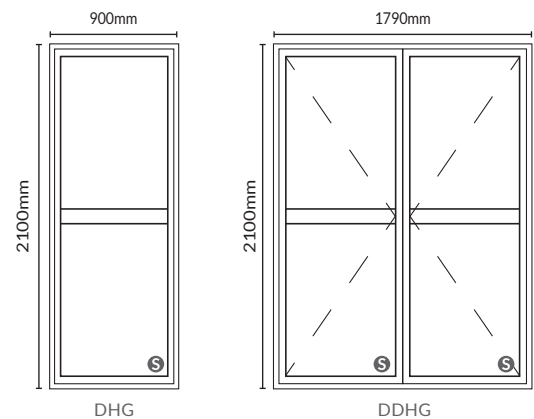

ENTRANCE DOOR RANGE

The KENZO range of entrance doors can be used in a wide range of applications, such as front doors, balcony doors, office doors and even internal doors.

- Open-out doors have a bottom weatherproof sill fitted in the frame
- Open-in doors require the builder to weatherproof below the door.