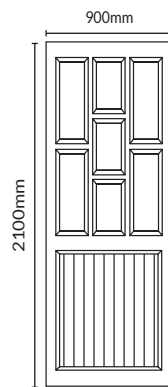

## FOLD-A-SIDE DOOR RANGE

Fold-A-Side doors are available in 700mm or 600mm door widths. All doors are 2100mm in height; you can have a maximum 4200mm span in our standard range.

This door range has been carefully developed to replace old sliding doors.

### 600 SERIES

3, 4, 5, and 6 door configurations are available in either left-hand or right-hand opening.

DGLC

DFGA

DGLA

DHGC  
(Horizontal panels)

DHGB  
(Vertical panels)

DHGD  
(Vertical panels)