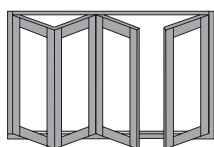

4-door
2400w x 2100h
2800w x 2100h