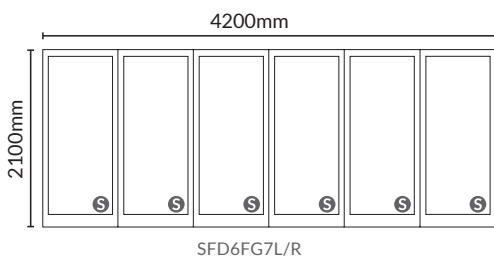

700 SERIES

3, 4, 5, and 6-door configurations are available in either left-hand or right-hand opening.