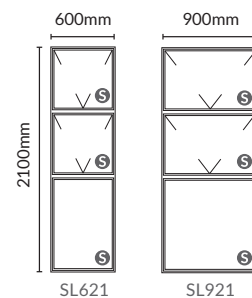

SIDELIGHTS

All Sliding doors can be coupled with sidelights, either fixed or projecting-out vents.

- Pre-glazed sidelights can be fitted to the left, right or on both sides of the doors.
- Adapter jamb and sill sold separately.

Ⓢ 4mm toughened safety glass fitted to all sidelights.

If used next to an Entrance door or a Fold-a-side door, please order part number: **SLADAPTORB** (where B indicates colour) from our estimation department, to ensure ease of installation.

- - Indicates the fixed panel X - Indicates the sliding panel
- OX - Doors are universally handed, i.e. they can be assembled either left-hand or right-hand opening.
- OXXO - Doors are opened from the middle.