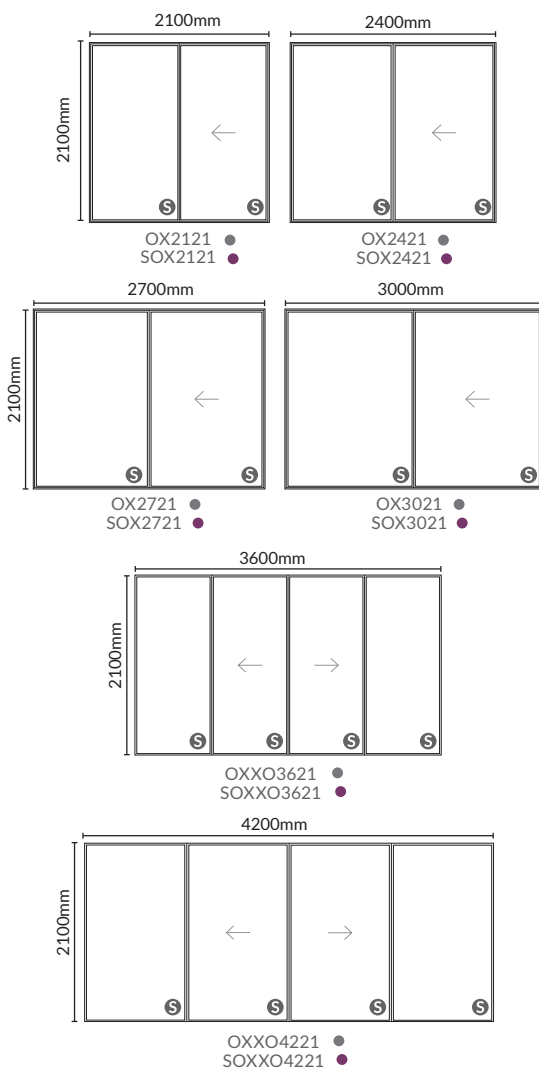

SLIDING DOOR RANGE | ● STANDARD ● SUPERIOR

- All doors are supplied with secure, lockable handles.
- Two-panel sliding doors are universally handed to allow for either left-hand or right-hand opening.
- Ⓢ All doors are fitted with 5mm toughened safety glass.

Door Type	Actual size		Opening size to fit	
	Width	Height	Opening Width	Opening Height
OX1521	1,490	2,090	1,500	2,100
OX1821	1,790		1,800	
OX2121	2,090		2,100	
OX2421	2,390		2,400	
OX2721	2,690		2,700	
OX3021	2,990		3,000	
OXXO3621	3,590		3,600	
OXXO4221	4,190		4,200