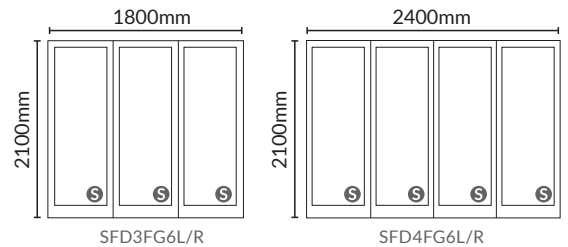

600 SERIES

3, 4, 5, and 6 door configurations are available in either left-hand or right-hand opening.