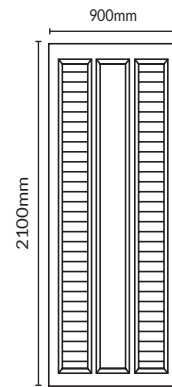

DGLC

ENTRANCE DOOR RANGE

The KENZO range of entrance doors can be used in a wide range of applications, such as front doors, balcony doors, office doors and even internal doors.

- Open-out doors have a bottom weatherproof sill fitted in the frame.
- Open-in doors require the builder to weatherproof below the door.