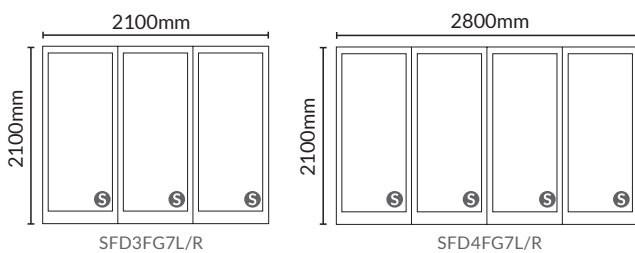

700 SERIES

3, 4, 5, and 6-door configurations are available in either left-hand or right-hand opening.