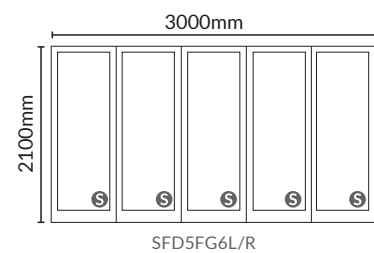

600 SERIES

3, 4, 5, and 6 door configurations are available in either left-hand or right-hand opening.