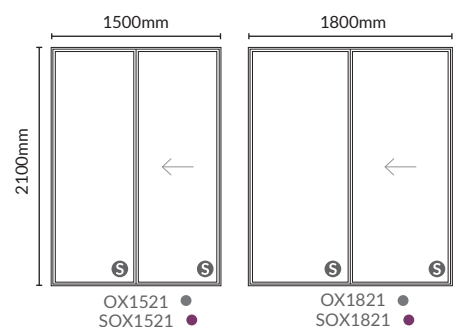

SLIDING DOOR RANGE | ● STANDARD ● SUPERIOR

KENZO sliding doors are constructed with long-life rollers to ensure a smooth gliding action, and are pre-glazed with toughened safety glass. Our sliding doors are designed to be weather- and dust-proof. Available in **SUPERIOR** (60mm stile) or **STANDARD** size (28mm stile).

- All doors are supplied with secure and lockable handles.
- Night latches can be fitted for extra security.