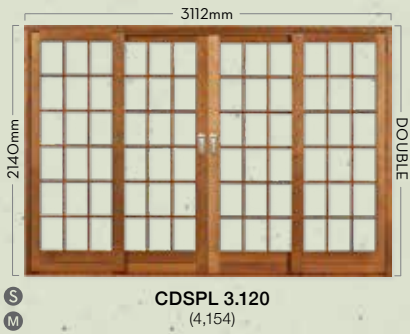

**FULL PANE SLIDING DOORS**

As viewed from the outside.

Figures in brackets indicate estimated glass area. When ordering please indicate left-hand or right-hand opening when viewed from the outside.

### SMALL PANE SLIDING DOORS

As viewed from the outside,

For detailed product specifications please visit [www.swartland.co.za](http://www.swartland.co.za)

DOOR FRAMES

Made for 44mm thick doors, with or without sills.  
Sills are recommended for exterior usage only.  
Please specify when ordering.