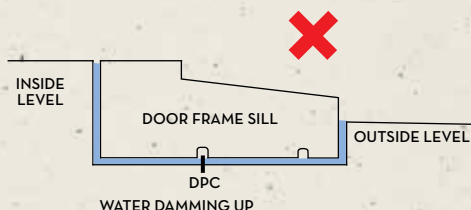

INSTALLATION & HANDLING

HANDLING

All products must be stored off the ground in a dry, well-ventilated area and kept out of direct sunlight. All surfaces in direct contact with walls or concrete must be sealed with a coat of water-based sealant.

DOOR INSTALLATION

TRIMMING SPECS

Drawing for internal doors.

Maximum trim allowed: RAIL ≤ 105 = 12mm STILES 5mm per side

DRY ROT PREVENTION

We go to great lengths to seal our products thoroughly.

To limit dry rot, please ensure you adhere to the installation guidelines.

More information at www.swartland.co.za