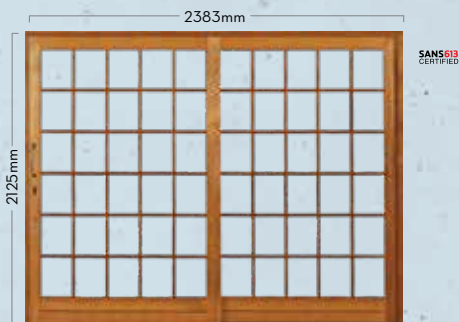

Composite gaskets provide advanced thermal insulation.

Sliding doors leaf slides on the outside.

**S M** WSDP 1.8 L/R  
(2,440)

**S M** WSDP 2.1 L/R  
(2,931)

**S M** WSDP 2.4 L/R  
(3,440)

Figures in brackets indicate estimated glass area. When ordering Winsters Sliding doors, please indicate left-hand or right-hand opening when viewed from the outside.