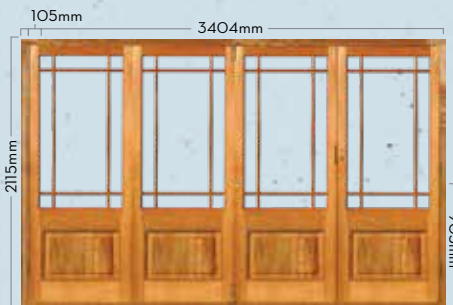

S M **FAS4PD11**
(3,623)

Fold-A-Side doors available in PD3, PD4, PD6, PD11 and PD12.

Figures in brackets indicate estimated glass area.
When ordering Winsters FAS doors, please indicate left-hand or right-hand opening when viewed from the outside.