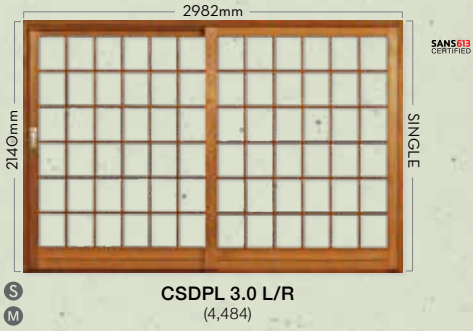

**FULL PANE SLIDING DOORS**

As viewed from the outside.

Figures in brackets indicate estimated glass area. When ordering please indicate left-hand or right-hand opening when viewed from the outside.

### SMALL PANE SLIDING DOORS

As viewed from the outside,

For detailed product specifications please visit [www.swartland.co.za](http://www.swartland.co.za)

DOOR FRAMES

Made for 44mm thick doors, with or without sills.  
Sills are recommended for exterior usage only.  
Please specify when ordering.