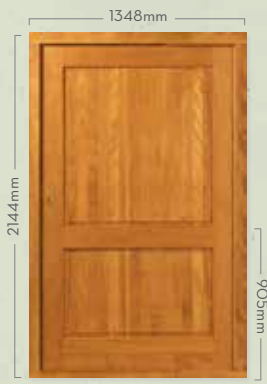

## DOOR RANGE

## PIVOT-IN-FRAME RANGE

Stainless-steel  
barrel lock

High-quality  
brass pivot  
mechanism

For detailed product specifications please  
visit [www.swartland.co.za](http://www.swartland.co.za)

**S** DIFSD24P/1.2  
**M**

**S** DIFSD30P/1.2  
**M**

**S** DIFSD16P/1.2  
**M**

**S** DIFPD26P/1.2  
**M**

**S** DIFSD25P/1.2  
**M** (0,933)

**S** DIFSD31P/1.2  
**M**

PIVOT-IN-FRAME SIZES	
Overall Size W x H	Door Size W x H
1348 x 2144	1200 x 2032