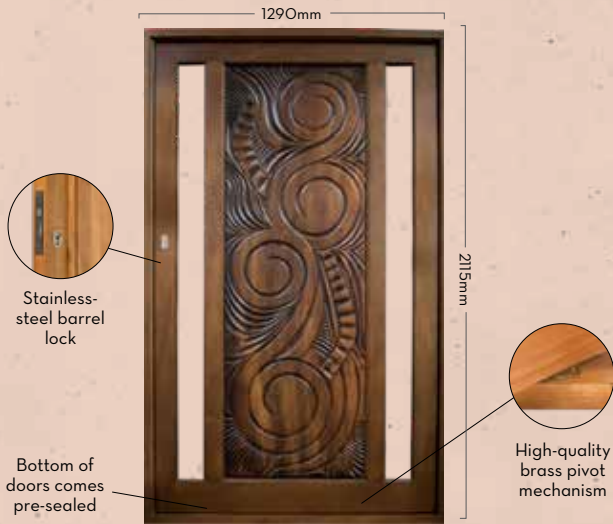

DOOR FRAMES	
	
FB2 1210mm(w)	FB2 1210mm(w)
86 X 42	86 X 42
With Sill	No Sill
OI-2100/OO-2088(h)	2084(h)
1270(w)	1270(w)
FA2 1210mm(w)	FA2 1210mm(w)
86 X 42	86 X 42
With Sill	No Sill
OI-2109/OO-2098(h)	2098(h)
1288(w)	1288(w)

## WINSTERS DOOR FRAMES

Constructed from solid laminated and finger-jointed wood, our frames are fitted with composite gaskets to prevent drafts.

DOOR FRAMES		
FB4 1612mm(w)	FB4 1612mm(w)	FB5 762mm(w)
86 X 42	86 X 42	86 X 42
No Sill	With Sill	No Sill
2084(h)	OI-2100/OO-2088(h)	2084(h)
1672(w)	1672(w)	822(w)
FA4 1612mm(w)	FA4 1612mm(w)	
86 X 42	86 X 42	
No Sill	With Sill	
2098(h)	OI-2109/OO-2098(h)	
1690(w)	1690(w)	

## PIVOT-IN-FRAME DOORS

Kayo doors are made to the highest standards. Strength, durability, quality wood and manufacturing excellence ensure these doors are built to last.

**S** Symphony

**M** DIFCDSPNHSOP/1.2 G

**S** All Pivot-in-frame doors are available in 1290mm (w) x 2115mm (h)

Our Pivot-in-frame solution saves time and money. These are delivered fully assembled, fitted with a stainless-steel barrel lock and wrapped in plastic for protection.