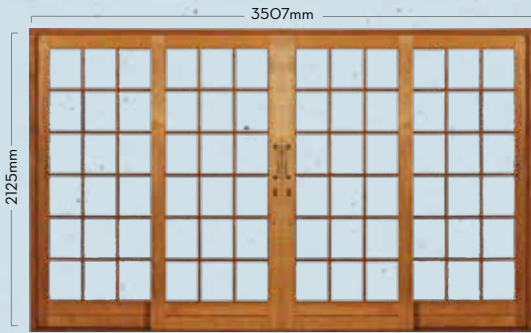

WDSP 3.120
(4,154)

S M