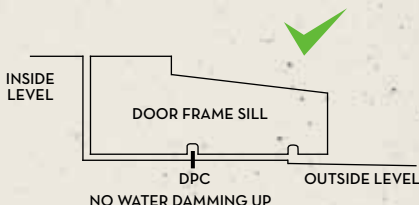

INSTALLATION & HANDLING

HANDLING

All products must be stored off the ground in a dry, well-ventilated area and kept out of direct sunlight. All surfaces in direct contact with walls or concrete must be sealed with a coat of water-based sealant.

DOOR INSTALLATION

TRIMMING SPECS

Drawing for internal doors.

Maximum trim allowed: RAIL ≤ 105 = 12mm STILES 5mm per side

DRY ROT PREVENTION

We go to great lengths to seal our products thoroughly.

To limit dry rot, please ensure you adhere to the installation guidelines.

More information at www.swartland.co.za