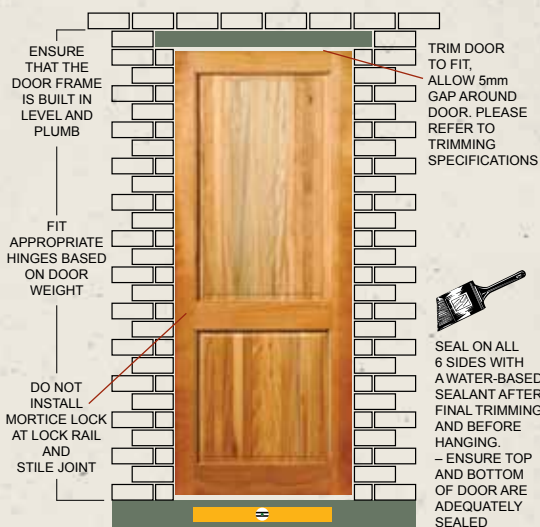

INSTALLATION & HANDLING

HANDLING

All products must be stored off the ground in a dry, well-ventilated area and kept out of direct sunlight. All surfaces in direct contact with walls or concrete must be sealed with a coat of water-based sealant.

DOOR INSTALLATION