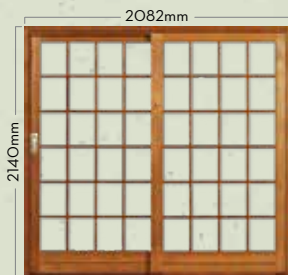

SANS613
CERTIFIED