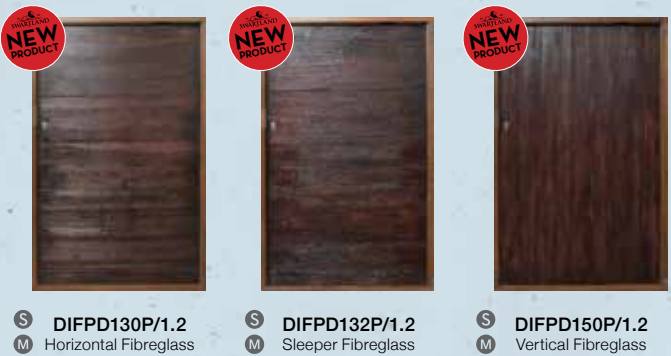

PIVOT-IN-FRAME RANGE

Open your home and let nature in. These doors are able to span the largest opening of all our doors.

Fibreglass entry doors have the look of real wood, but will not swell, shrink, crack, warp or twist. They are weather-resistant, so they make excellent exterior doors.

These doors are delivered fully assembled and fitted with a stainless-steel barrel lock. The top pivot hinge is also stainless-steel, and fully adjustable.