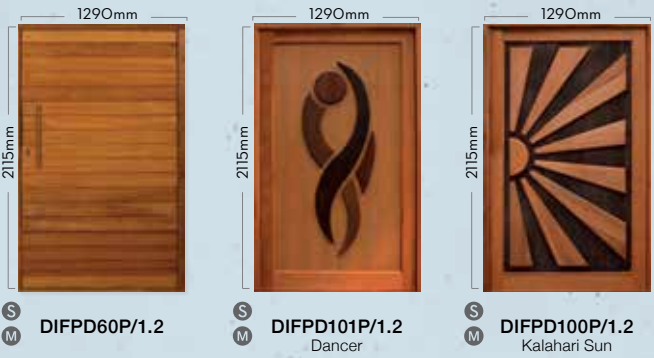

DOOR FRAMES WITH TOP-LIGHT OPENERS		
SK1B	SK2B	SK3B
86 X 67	86 X 67	86 X 67
(0,256)	(0,377)	(0,256)
OI-2502/OO-2492(h)	OI-2502/OO-2492(h)	OI-2502/OO-2492(h)
When placing an order for your door frame, please indicate if it should open in or open out by adding /oi or /oo to the order code.		

PIVOT-IN-FRAME RANGE

Open your home and let nature in. These doors are able to span the largest opening of all our doors.

**S** DIFPD32P/1.2  
**M**

**S** DIFPD80P/1.2  
**M** (0,412)

**S** DIFPD611P-1.2  
**M** (0,190)

**S** DIFPD60P/1.2  
**M**

**S** DIFPD101P/1.2  
**M** Dancer

**S** DIFPD100P/1.2  
**M** Kalahari Sun

Fibreglass entry doors have the look of real wood, but will not swell, shrink, crack, warp or twist. They are weather-resistant, so they make excellent exterior doors.