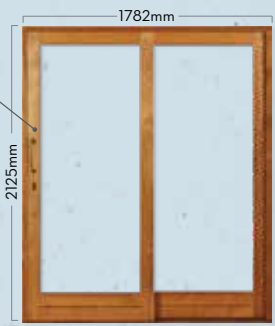

FULL PANE SLIDING DOORS

Sliding doors are brilliant space-savers because there's no opening or closing arc, and are perfect for integrating entertainment areas with the rest of your home.

Our superior rail hardware allows these doors to open and close effortlessly. Composite gaskets provide advanced thermal insulation.

Sliding doors leaf slides on the outside.

Sliding doors are supplied with lockable inside and outside handles.

S M **WSD 1.8 L/R**
(2,443)