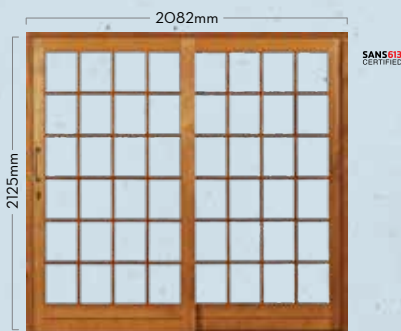

S M WSDP 2.1 L/R
(2,931)