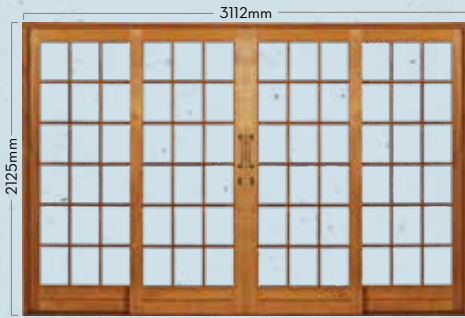

WSDP 3.0 L/R
(4,484)

S M