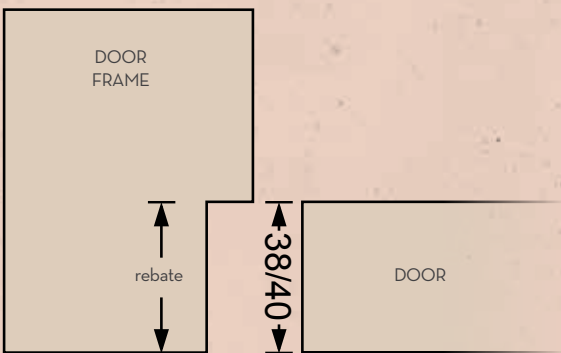

RECOMMENDED DOOR THICKNESS

NOTE: We recommend a door thickness of 38-40mm for the KAYO door frame range.

For detailed product specifications please visit www.swartland.co.za