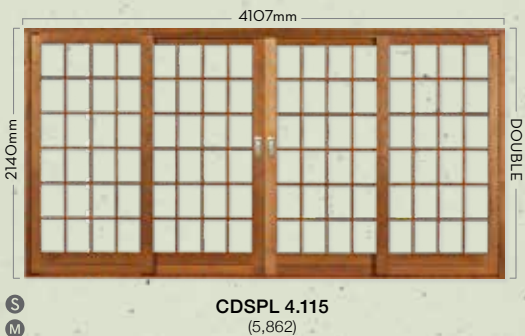

**FULL PANE SLIDING DOORS**

As viewed from the outside.

Figures in brackets indicate estimated glass area. When ordering please indicate left-hand or right-hand opening when viewed from the outside.

### SMALL PANE SLIDING DOORS

As viewed from the outside,

For detailed product specifications please visit [www.swartland.co.za](http://www.swartland.co.za)

DOOR FRAMES

Made for 44mm thick doors, with or without sills.  
Sills are recommended for exterior usage only.  
Please specify when ordering.