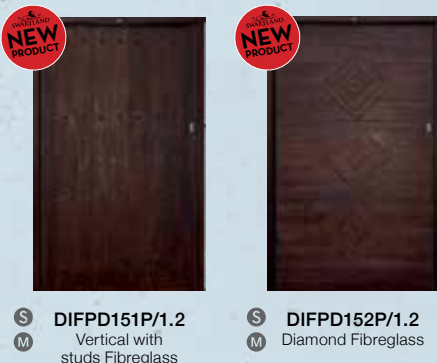

S DIFPD130P/1.2
M Horizontal Fibreglass

S DIFPD132P/1.2
M Sleeper Fibreglass

S DIFPD150P/1.2
M Vertical Fibreglass

S DIFPD151P/1.2
M Vertical with studs Fibreglass

S DIFPD152P/1.2
M Diamond Fibreglass

These doors are delivered fully assembled and fitted with a stainless-steel barrel lock. The top pivot hinge is also stainless-steel, and fully adjustable.