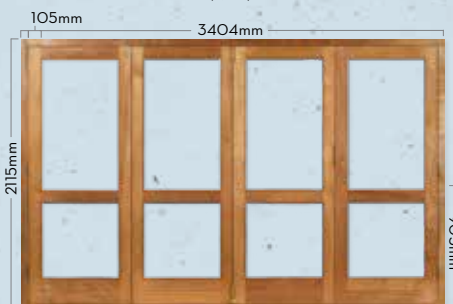

S M **FAS4PD6L/R**
(4,021)