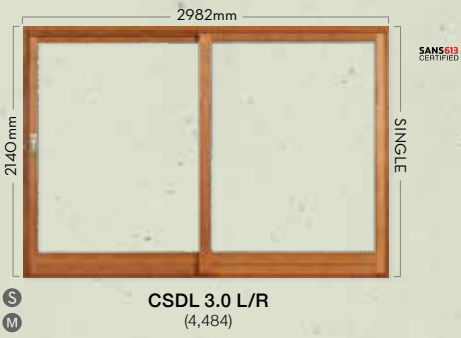

As viewed from the outside.

SANS613  
CERTIFIED

**S**  
**M** CSDPL 1.8 L/R  
(2,443)

SANS613  
CERTIFIED

**S**  
**M** CSDPL 2.1 L/R  
(2,931)

SANS613  
CERTIFIED

**S**  
**M** CSDPL 2.4 L/R  
(3,440)

When ordering Cape Culture Sliding doors, please indicate left-hand or right-hand opening when viewed from the outside.

**FULL PANE SLIDING DOORS**

As viewed from the outside.

Figures in brackets indicate estimated glass area. When ordering please indicate left-hand or right-hand opening when viewed from the outside.