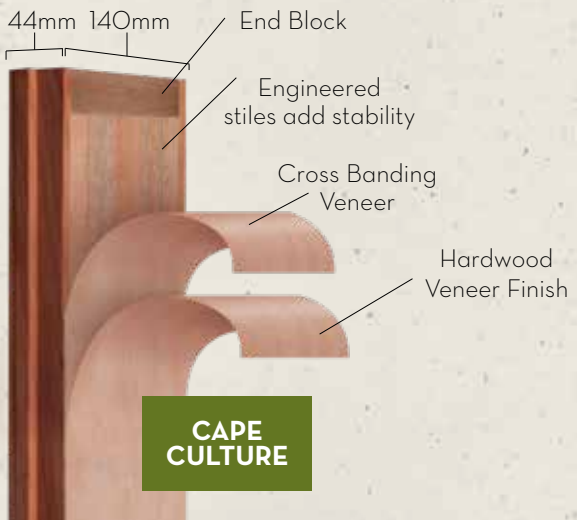

DOOR RANGE

Durability, craftsmanship and increased thermal performance are at the core of Swartland products.

We offer guarantees on all doors, backed up by knowledgeable national service teams.