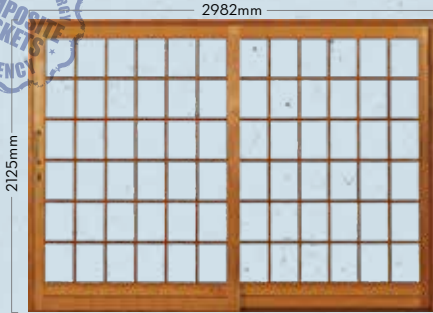

SMALL PANE SLIDING DOORS

As viewed from the outside.

SANS613
CERTIFIED

S M