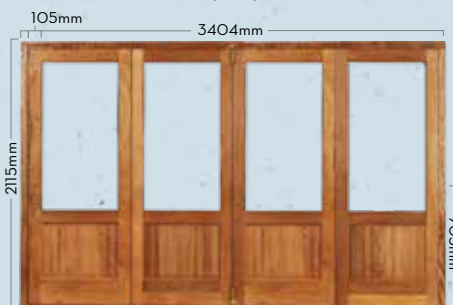

## FLYSCREEN DOORS

**PD73**  
(0,502)

**PD74**  
(0,920)

STANDARD RANGE

As viewed from the outside.

**S M** **FAS3PD3L/R**  
(3,191)

**S M** **FAS4PD6L/R**  
(4,021)

**S M** **FAS4PD4L/R**  
(3,943)