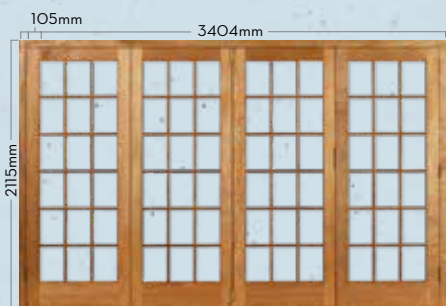

S M **FAS4PD4L/R**
(3,943)