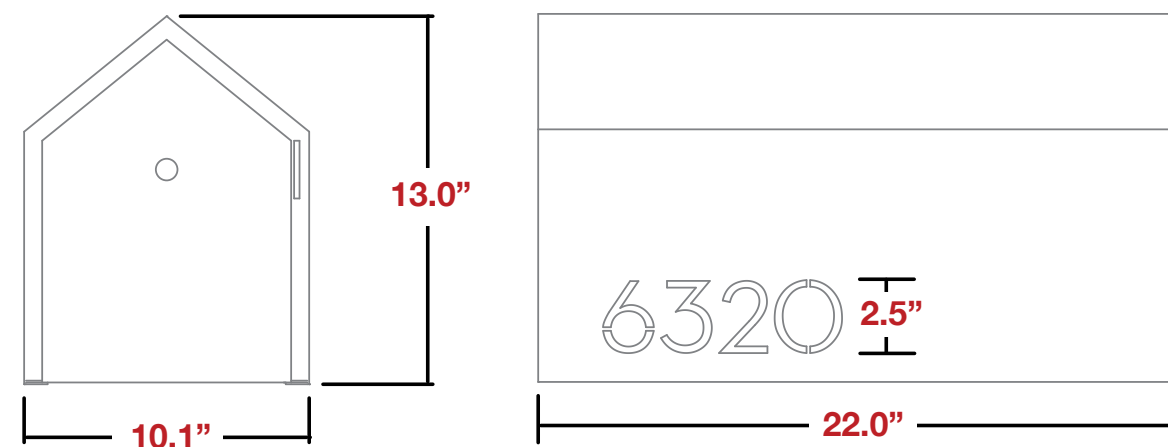

PERSONALIZE

SAFETY & SECURITY OPTIONS

MARINE-GRADE CONSTRUCTION

Dimensions & Weight

Interior: 8.5" w x 8" t x 20" d **Exterior:** 10.1" w x 9" t (not including peak) x 22" d

Weight: Approximately 20 lbs.

MAILBOX SHELL FINISHES