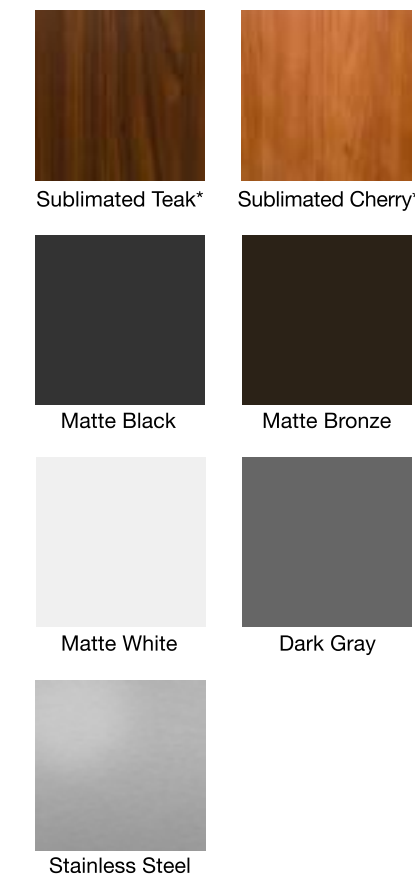

MAILBOX DOOR FINISHES