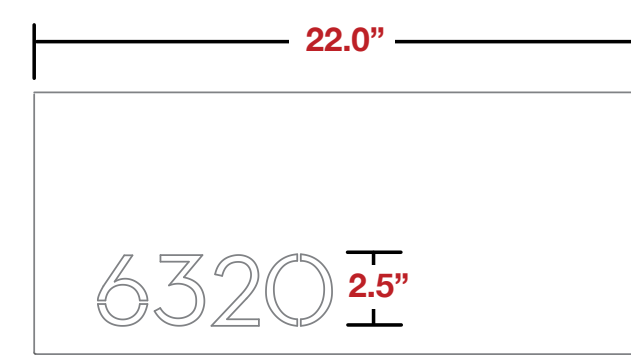

HIDE-AWAY FLAG

PERSONALIZE

SAFETY & SECURITY OPTIONS

MARINE-GRADE CONSTRUCTION

Dimensions & Weight

Interior: 8.5" w x 8" t x 20" d **Exterior:** 10.1" w x 9.5" t x 22" d **Weight:** Approximately 18 lbs.

MAILBOX SHELL FINISHES