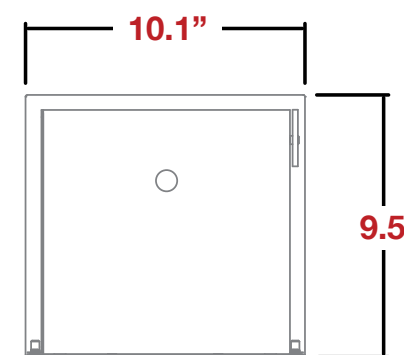

HIDE-AWAY FLAG

PERSONALIZE

SAFETY & SECURITY OPTIONS

MARINE-GRADE CONSTRUCTION

Dimensions & Weight

Interior: 8.5" w x 8" t x 20" d **Exterior:** 10.1" w x 9.5" t x 22" d **Weight:** Approximately 18 lbs.

MAILBOX SHELL FINISHES