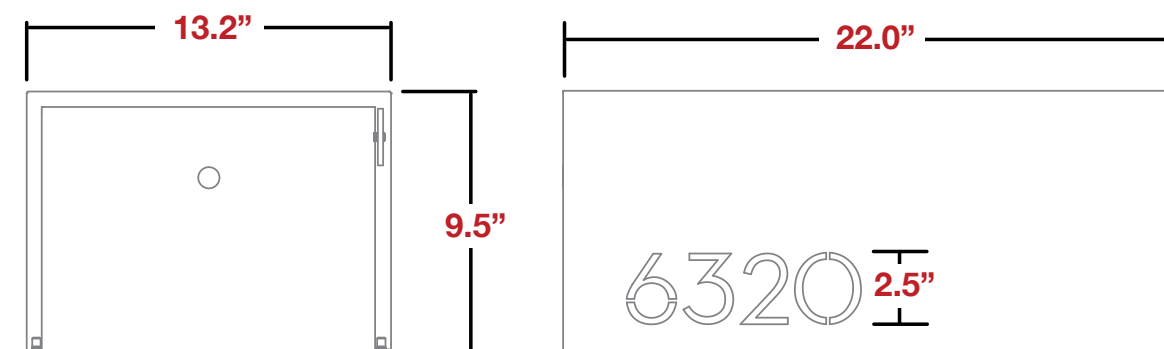

Dimensions & Weight

Interior: 11.5" w x 8" t x 20" d **Exterior:** 13.2" w x 9.5" t x 22" d **Weight:** Approximately 21 lbs.

*Sublimated finishes are extremely durable powder coated finishes (over aluminum) with an integrated wood grain pattern.