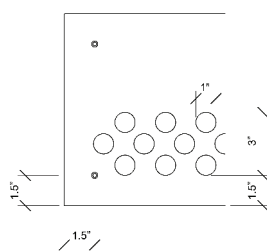

MODERN STAIR TREADS

SIDE VIEW

TOP VIEW

Our modern stair tread is designed to overlay stair treads to add your modern aesthetic. Features include simple interior or exterior installations with options for non-slip coatings and custom patterns and sizes.

PATTERNS

SLOTTED

PERFORATED

SOLID

SPECIFICATIONS EXTERIOR / INTERIOR

MATERIAL 10 GA. ALUMINUM / 14 GA STEEL

SIZE 32"X9.5" *CUSTOM SIZING AVAILABLE

FINISH NON-SLIP MATTE BLACK / MATTE BLACK