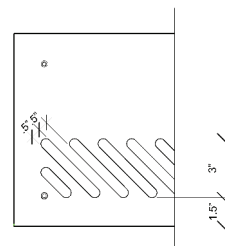

PATTERNS

SLOTTED

PERFORATED

SOLID

SPECIFICATIONS EXTERIOR / INTERIOR

MATERIAL 10 GA. ALUMINUM / 14 GA STEEL

SIZE 32"X9.5" *CUSTOM SIZING AVAILABLE

FINISH NON-SLIP MATTE BLACK / MATTE BLACK