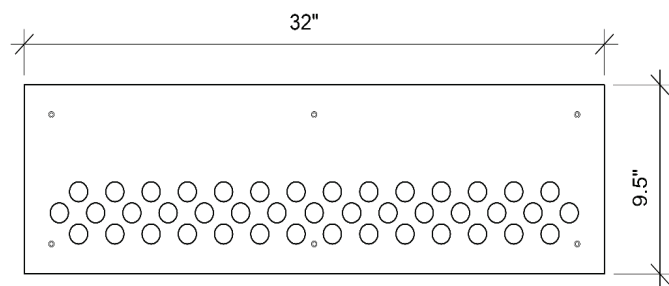

MODERN STAIR TREADS

SIDE VIEW

TOP VIEW

Our modern stair tread is designed to overlay stair treads to add your modern aesthetic. Features include simple interior or exterior installations with options for non-slip coatings and custom patterns and sizes.

PATTERNS

SLOTTED

PERFORATED

SOLID

SPECIFICATIONS EXTERIOR / INTERIOR

MATERIAL 10 GA. ALUMINUM / 14 GA STEEL

SIZE 32"X9.5" *CUSTOM SIZING AVAILABLE

FINISH NON-SLIP MATTE BLACK / MATTE BLACK