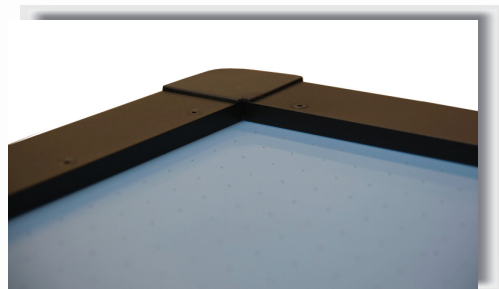

Home Pro Elite Arcade Style

Dimensions:
Table: 85 1/2" x 45 1/2" x 31", Weight: 270 lbs
Apron Height: 12"
Legs: 3 1/2" x 5 1/2" solid-core polymer

Home Pro Elite Arcade Style w/ Top Rail Scoring Unit

- Full size 3 3/16" diameter puck for maximum stability on the table and pro-quality action
- Solid, low profile, professional-style aluminum rails provide superior bounce and bankability
- Special wear-resistant laminate top for years of durability
- Centerline and face-off circle for competitive play
- Electronic scoring with sound option
- Authentic Arcade Style Graphics
- Created by Air Hockey Champion Mark Robbins

Plays Right, Built to Last

Aluminum rails for accurate bounces; wear-resistant laminate surface provides durability.

Designed and Engineered in Bay City Michigan

Mark Robbins chose only the best engineers and materials for the exceptional quality tables he and other Air Hockey Champions stand behind.