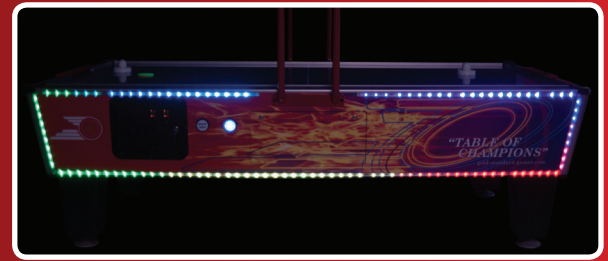

NEW AIR HOCKEY

Gold Flare Elite

- Attractive, full-color LED chase lighting!
- First-ever **Player's Choice** black light/white light option!
- Premium quality table sanctioned for competitive play by the U.S. Air Hockey Association (USAA)!
- Most durable laminate surface available – outlasts the competition!
- Table designed by Gold Standard Games/Shelti owner Mark Robbins – industry air hockey “guru”, two-time world champion, table designer, and star of the recent documentary, “Way of the Puck”!

Gold Flare Premium

Features **video monitor** displaying scores and more. Attract mode includes player information, web addresses, tournament information and updates. Customizable by operator!

Table Dimensions:
Plus
99 ½"L x 55 ½"W x 72"H 432 lbs.
Elite (w/overhead)
99 ½"L x 55 ½"W x 72"H 459 lbs.
Premium (w/overhead & monitor)
99 ½"L x 55 ½"W x 80 ¼"H 465 lbs.

Attractive, full-color LED chase lighting

Player-friendly, extra-sturdy two-piece goal end

Gold Flare Plus

Faceoff circle and centerline for tournament play

Player-activated black or white light option (Elite & Premium models)

Puck glows bright under black light!