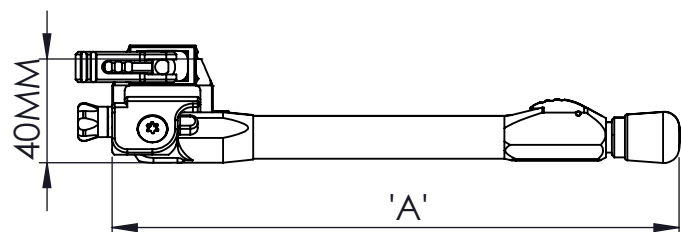

2

1

BIPOD TYPE	DIM 'A'	DIM 'B'	DIM 'C'
180MM	175MM	175MM	228MM
230MM	225MM	225MM	325MM

B

B

A

A

PROPRIETARY AND CONFIDENTIAL
 THE INFORMATION CONTAINED IN THIS DRAWING IS THE SOLE PROPERTY OF EVO LEISURE LTD. ANY REPRODUCTION IN PART OR AS A WHOLE WITHOUT THE WRITTEN PERMISSION OF EVO LEISURE LTD IS PROHIBITED.

 TRADING NAME OF EVO LEISURE LTD GREAT BRITAIN	
NEXT ASSY	USED ON
APPLICATION	

UNLESS OTHERWISE SPECIFIED:	NAME	DATE	
DIMENSIONS ARE IN MM	DRAWN	CC	
TOLERANCES:	CHECKED	15/04/20	
FRACTIONAL ±	ENG APPR.		
ANGULAR: MACH ± BEND ±	MFG APPR.		
TWO PLACE DECIMAL ±	Q.A.		
THREE PLACE DECIMAL ±	COMMENTS:		
INTERPRET GEOMETRIC TOLERANCING PER:	ALL DIMENSIONS ARE APPROXIMATE		
MATERIAL			VARIOUS
FINISH			N/A
DO NOT SCALE DRAWING			

WWW.TIER-ONE.EU

TITLE:

TACTICAL BIPOD SPECIFICATIONS

SIZE	DWG. NO.	REV
A	T1POD-SPECS	
SCALE: 1:5	WEIGHT:	SHEET 1 OF 1