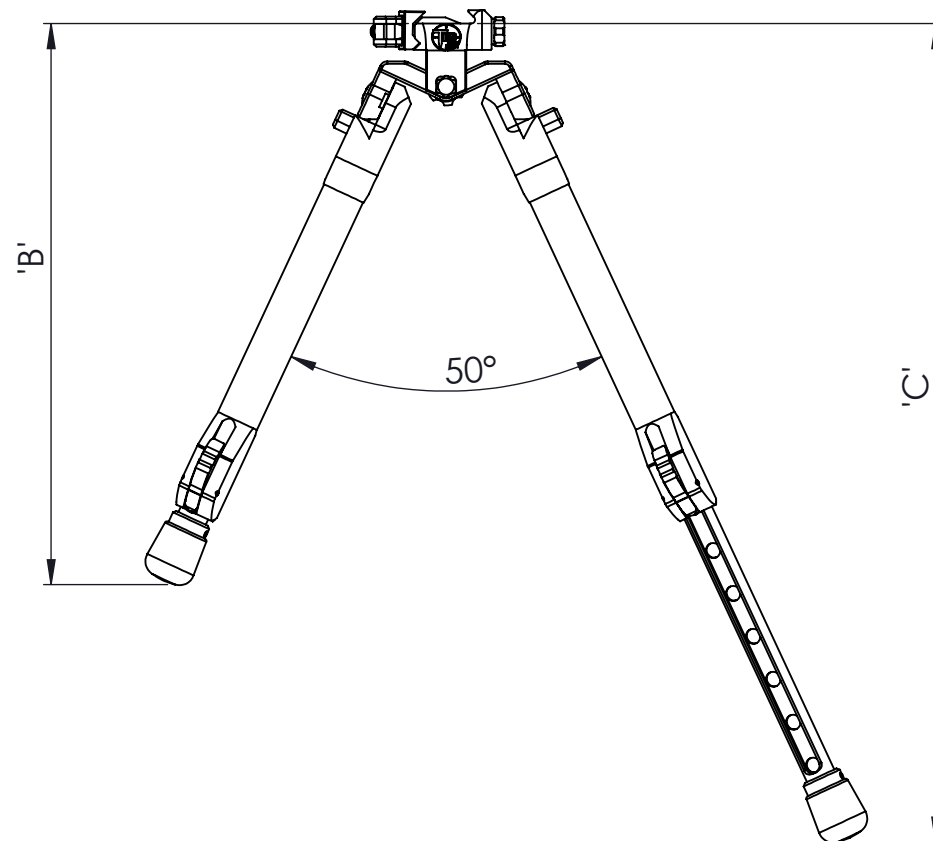

2

1

BIPOD TYPE	DIM 'A'	DIM 'B'	DIM 'C'
180MM	175MM	175MM	228MM
230MM	225MM	225MM	325MM

B

B

A

A

PROPRIETARY AND CONFIDENTIAL
 THE INFORMATION CONTAINED IN THIS DRAWING IS THE SOLE PROPERTY OF EVO LEISURE LTD. ANY REPRODUCTION IN PART OR AS A WHOLE WITHOUT THE WRITTEN PERMISSION OF EVO LEISURE LTD IS PROHIBITED.

 TRADING NAME OF EVO LEISURE LTD GREAT BRITAIN	
NEXT ASSY	USED ON
APPLICATION	

UNLESS OTHERWISE SPECIFIED:	NAME	DATE	
DIMENSIONS ARE IN MM	DRAWN	CC	
TOLERANCES:	CHECKED	15/04/20	
FRACTIONAL ±	ENG APPR.		
ANGULAR: MACH ± BEND ±	MFG APPR.		
TWO PLACE DECIMAL ±	Q.A.		
THREE PLACE DECIMAL ±	COMMENTS:		
INTERPRET GEOMETRIC TOLERANCING PER:	ALL DIMENSIONS ARE APPROXIMATE		
MATERIAL			VARIOUS
FINISH			N/A
DO NOT SCALE DRAWING			

WWW.TIER-ONE.EU

TITLE:

TACTICAL BIPOD SPECIFICATIONS

SIZE	DWG. NO.	REV
A	T1POD-SPECS	
SCALE: 1:5	WEIGHT:	SHEET 1 OF 1