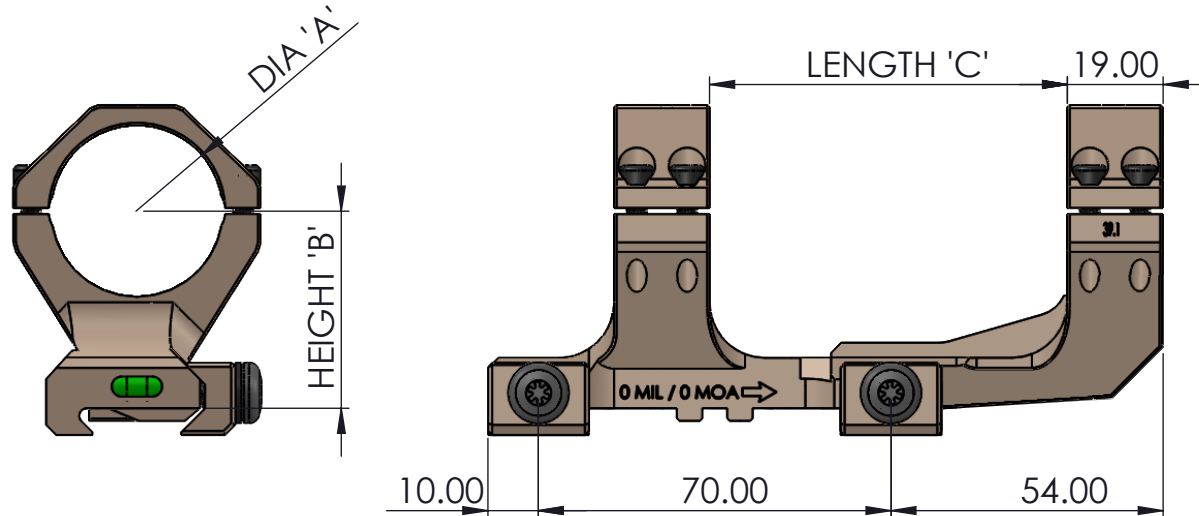

2

1

ORDER CODE	T1MUC-30381H	T1MUC-34381H	T1MUC-35381H	T1MUC-36381H
DIA 'A'	30	34	35	36
HEIGHT 'B'	38.1	38.1	38.1	38.1
LENGTH 'C'	71	71	71	71

### KEY TO ORDER CODE

Example: T1MUC-30381H

SIZE	DWG. NO.	REV
<b>A</b>	<b>T1MUC-SPECS</b>	
SCALE: 1:2	WEIGHT:	SHEET 1 OF 1

2

1