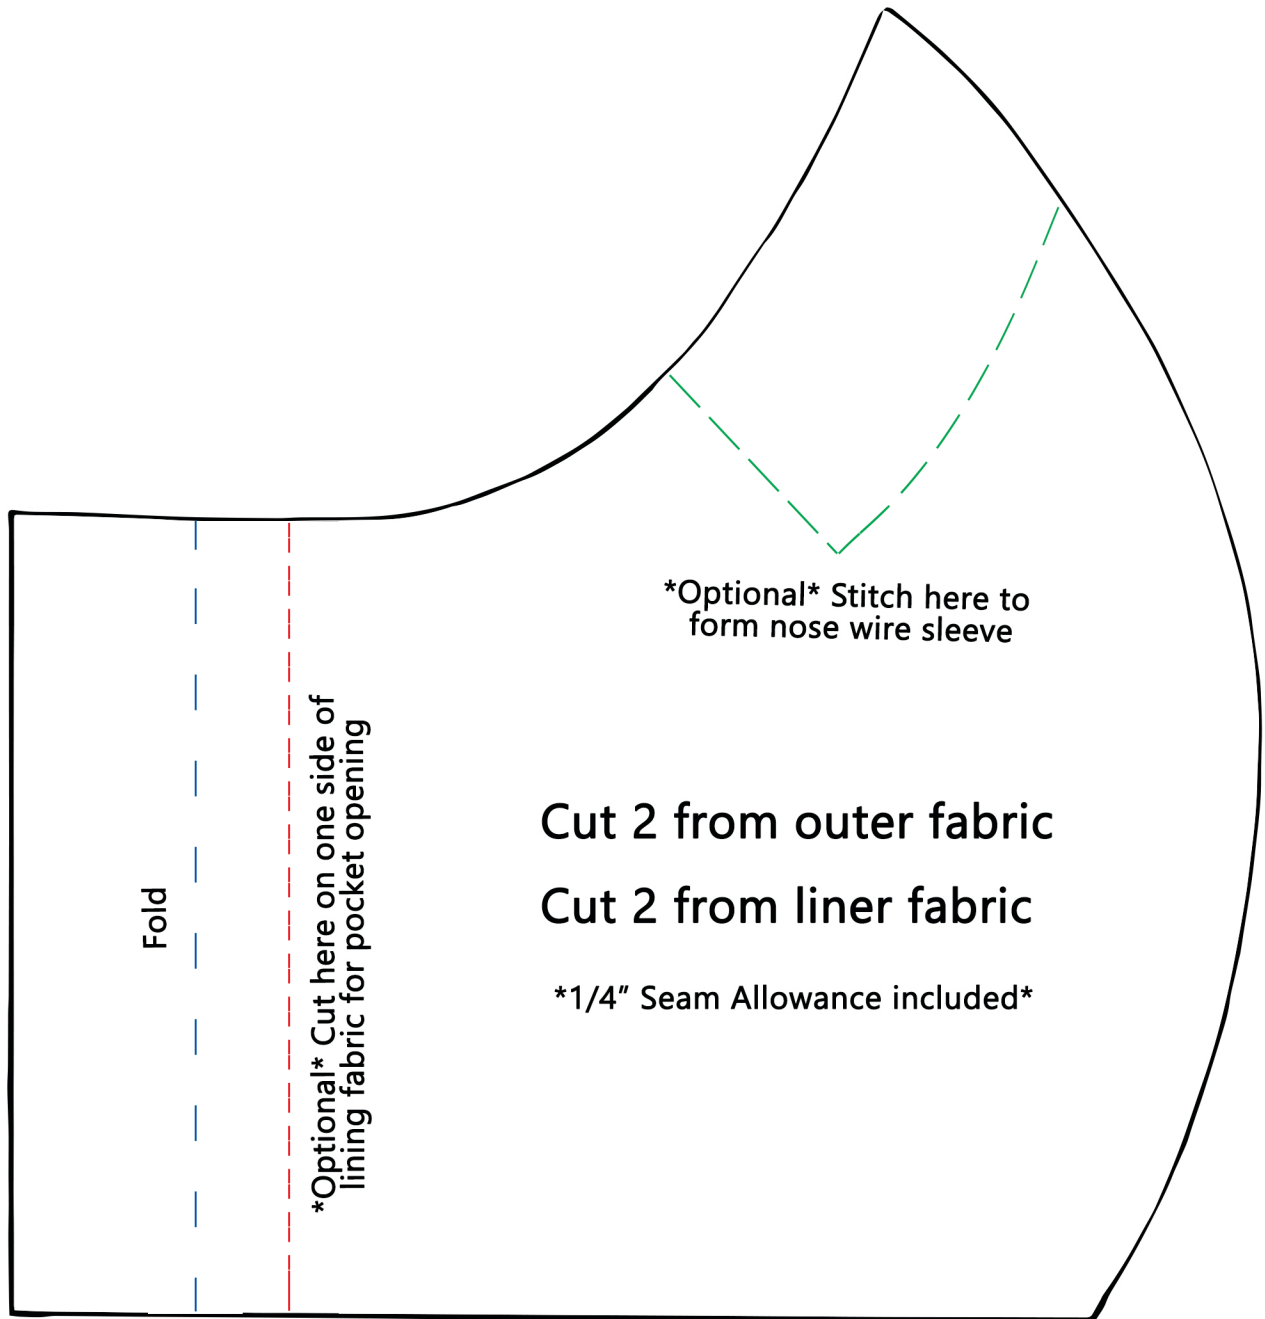

HAMMERTHEADS

Cloth Mask Pattern

Fits Most Adults

This should measure 2 inches