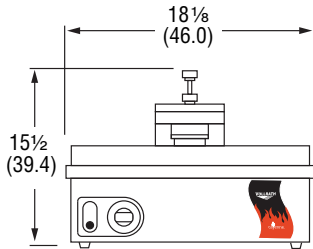

DIMENSIONS (Shown in inches (cm)).

40790, 40791 and 40792

Front View

Side View

Top View

40793

Front View

Side View

Top View

SPECIFICATIONS

Item No.	Description	Cooking Surface		Watts	Volts	Hz	Amps	Plug
		Width	Depth					
40790	Panini Style, Non-Stick	13 ⁵ / ₁₆ (33.8)	12 ³ / ₁₆ (31)	1800	120	60	15	NEMA 5-15P
40791	Flat Plate, Natural Finish	13 ⁵ / ₁₆ (33.8)	12 ³ / ₁₆ (31)					
40792	Flat Plate, Non-Stick Finish	13 ⁵ / ₁₆ (33.8)	12 ³ / ₁₆ (31)					
40793	Flat Plate, Super-size, Natural Finish	17 ⁷ / ₁₆ (44.3)	15 ⁵ / ₈ (39.7)					