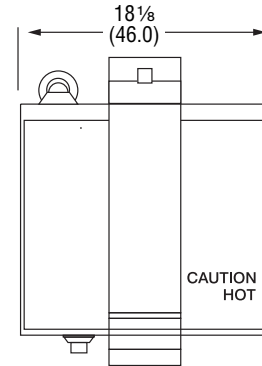

DIMENSIONS (Shown in inches (cm)).

40790, 40791 and 40792

Front View

Side View

Top View

40793

Front View

Side View

Top View

SPECIFICATIONS

Item No.	Description	Cooking Surface		Watts	Volts	Hz	Amps	Plug
		Width	Depth					
40790	Panini Style, Non-Stick	13 ⁵ / ₁₆ (33.8)	12 ³ / ₁₆ (31)	1800	120	60	15	NEMA 5-15P
40791	Flat Plate, Natural Finish	13 ⁵ / ₁₆ (33.8)	12 ³ / ₁₆ (31)					
40792	Flat Plate, Non-Stick Finish	13 ⁵ / ₁₆ (33.8)	12 ³ / ₁₆ (31)					
40793	Flat Plate, Super-size, Natural Finish	17 ⁷ / ₁₆ (44.3)	15 ⁵ / ₈ (39.7)					