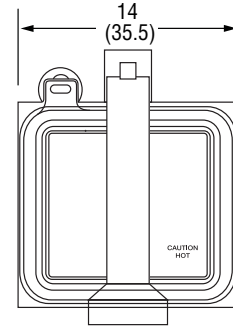

DIMENSIONS (Shown in inches (cm)).

40790, 40791 and 40792

Front View

Side View

Top View

40793

Front View

Side View

Top View

SPECIFICATIONS

Item No.	Description	Cooking Surface		Watts	Volts	Hz	Amps	Plug
		Width	Depth					
40790	Panini Style, Non-Stick	13 ⁵ / ₁₆ (33.8)	12 ³ / ₁₆ (31)	1800	120	60	15	NEMA 5-15P
40791	Flat Plate, Natural Finish	13 ⁵ / ₁₆ (33.8)	12 ³ / ₁₆ (31)					
40792	Flat Plate, Non-Stick Finish	13 ⁵ / ₁₆ (33.8)	12 ³ / ₁₆ (31)					
40793	Flat Plate, Super-size, Natural Finish	17 ⁷ / ₁₆ (44.3)	15 ⁵ / ₈ (39.7)					