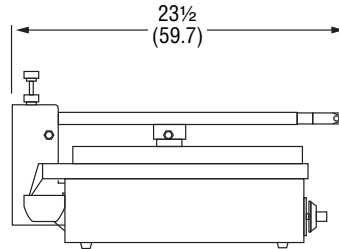

DIMENSIONS (Shown in inches (cm)).

40790, 40791 and 40792

Front View

Side View

Top View

40793

Front View

Side View

Top View

SPECIFICATIONS

Item No.	Description	Cooking Surface		Watts	Volts	Hz	Amps	Plug
		Width	Depth					
40790	Panini Style, Non-Stick	13 ⁵ / ₁₆ (33.8)	12 ³ / ₁₆ (31)	1800	120	60	15	NEMA 5-15P
40791	Flat Plate, Natural Finish	13 ⁵ / ₁₆ (33.8)	12 ³ / ₁₆ (31)					
40792	Flat Plate, Non-Stick Finish	13 ⁵ / ₁₆ (33.8)	12 ³ / ₁₆ (31)					
40793	Flat Plate, Super-size, Natural Finish	17 ⁷ / ₁₆ (44.3)	15 ⁵ / ₈ (39.7)					