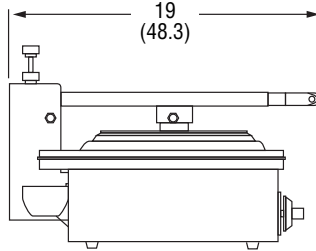

DIMENSIONS (Shown in inches (cm)).

40790, 40791 and 40792

Front View

Side View

Top View

40793

Front View

Side View

Top View

SPECIFICATIONS

Item No.	Description	Cooking Surface		Watts	Volts	Hz	Amps	Plug
		Width	Depth					
40790	Panini Style, Non-Stick	13 ⁵ / ₁₆ (33.8)	12 ³ / ₁₆ (31)	1800	120	60	15	NEMA 5-15P
40791	Flat Plate, Natural Finish	13 ⁵ / ₁₆ (33.8)	12 ³ / ₁₆ (31)					
40792	Flat Plate, Non-Stick Finish	13 ⁵ / ₁₆ (33.8)	12 ³ / ₁₆ (31)					
40793	Flat Plate, Super-size, Natural Finish	17 ⁷ / ₁₆ (44.3)	15 ⁵ / ₈ (39.7)					