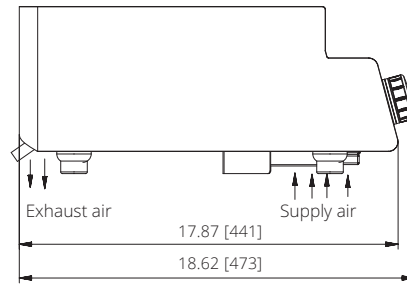

## Standard Features

- Realtime Temperature Control System RTCsmp®
- 12 power levels
- 11.8 inches (300 mm) Ceran Wok Glass Diameter
- Timer function
- Energy efficient
- Convenient and reliable
- Heats up quickly
- Overheat protection
- Easy to clean, high temperature ceran glass top
- LED Display
- Simple and intuitive "Tap and Turn" knob
- Includes plug and cord (6 ft. - 1.8 m)

**INSTINCT™** GARLAND INDUCTION WOK (COUNTER-TOP), WOK CERAN BOWL 11.8 INCHES DIAMETER

Dimensions are specified in inches [mm]

- Number of heating zones 1
- Ceran glass surface diameter 11.8 inches / 300 mm Wok Ceran bowl
- Inductor diameter Inductor coil 10.63 inches / 270 mm
- Power levels 12
- Housing Stainless steel

Model	INSTINCT WOK 3.5		INSTINCT WOK 5	
Model Number	GIIC-SW3.5		GIIC-SW5.0	
Dimensions W (L) x D (P) x H	14.96 x 18.62 x 7.87 inches [380 x 473 x 200 mm]		14.96 x 18.62 x 7.87 inches [380 x 473 x 200 mm]	
Weight	31 lbs [14 kg]		36 lbs [16 kg]	
<b>Electrical Specifications</b>	<b>Single Phase</b>		<b>3 Phases</b>	
Power, Watts	1 x 3500W - 17 amp		1 x 5000W - 14 amp	
Electrical supply V/Hz	208-240 V/50-60 Hz/1		208-240 V/50-60 Hz/3	380-440 V/50-60 Hz/3
Certification Marks	UL	CE	UL	CE
Plug (to precise at time of order)	 NEMA 6-20P	 EU1-16P	 NEMA 15-20P	 EU 5-Pole
<b>Shipping Information</b>				
Dimensions W (L) x D (P) x H	26.38 x 18.51 x 11.42 inches [670 x 470 x 290 mm]		26.38 x 18.51 x 11.42 inches [670 x 470 x 290 mm]	
Weight	40 lbs [18 kg]		42 lbs [19 kg]	