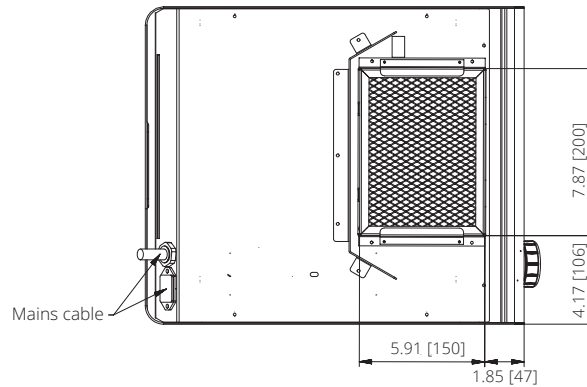

## Standard Features

- Realtime Temperature Control System RTCsmp®
- 12 power levels
- 11.8 inches (300 mm) Ceran Wok Glass Diameter
- Timer function
- Energy efficient
- Convenient and reliable
- Heats up quickly
- Overheat protection
- Easy to clean, high temperature ceran glass top
- LED Display
- Simple and intuitive "Tap and Turn" knob
- Includes plug and cord (6 ft. - 1.8 m)

**INSTINCT™** GARLAND INDUCTION WOK (COUNTER-TOP), WOK CERAN BOWL 11.8 INCHES DIAMETER

Dimensions are specified in inches [mm]

- Number of heating zones 1
- Ceran glass surface diameter 11.8 inches / 300 mm Wok Ceran bowl
- Inductor diameter Inductor coil 10.63 inches / 270 mm
- Power levels 12
- Housing Stainless steel

Model	INSTINCT WOK 3.5		INSTINCT WOK 5	
Model Number	GIIC-SW3.5		GIIC-SW5.0	
Dimensions W (L) x D (P) x H	14.96 x 18.62 x 7.87 inches [380 x 473 x 200 mm]		14.96 x 18.62 x 7.87 inches [380 x 473 x 200 mm]	
Weight	31 lbs [14 kg]		36 lbs [16 kg]	
<b>Electrical Specifications</b>	<b>Single Phase</b>		<b>3 Phases</b>	
Power, Watts	1 x 3500W - 17 amp		1 x 5000W - 14 amp	
Electrical supply V/Hz	208-240 V/50-60 Hz/1		208-240 V/50-60 Hz/3	380-440 V/50-60 Hz/3
Certification Marks	UL	CE	UL	CE
Plug (to precise at time of order)	 NEMA 6-20P	 EU1-16P	 NEMA 15-20P	 EU 5-Pole
<b>Shipping Information</b>				
Dimensions W (L) x D (P) x H	26.38 x 18.51 x 11.42 inches [670 x 470 x 290 mm]		26.38 x 18.51 x 11.42 inches [670 x 470 x 290 mm]	
Weight	40 lbs [18 kg]		42 lbs [19 kg]	