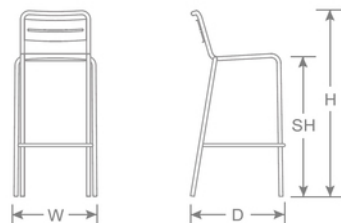

DETAILS

H	W	D	SH	Lbs
41.5"	22"	23.5"	30"	18

Outdoor/Indoor Stacking Barstool

E-coated powder coat finish

Frame: Tubular Steel

Seat/Back: Steel Slats

Stackability: 4

SHIPPING

Master Pack Quantity: 4

Master Pack Dimensions: 47"x30"x23"

Master Pack Weight: 80 Lbs.

Master Cartons/Pallet: 6

Freight Class: 150

FOB: PA 17042

Quick Ship Finishes:

- 
 20 Glossy Aluminum
- 
 41 A/Bronze
- 
 60 A/Green
- 
 61 A/Blue
- 
 73 A/Cement
LIMITED QTY