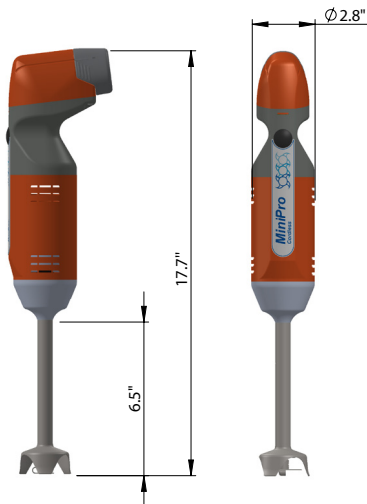

PROJECT

ITEM NUMBER

QUANTITY

MINIPRO CORDLESS

MINI SERIES

IMMERSION BLENDERS

REFERENCE

- MX135.1 (115V)
- MX135 (230V)

DESCRIPTION

A LIGHT DUTY BATTERY OPERATED MIXER THAT LETS YOU WORK CONTINUALLY FOR 20 MINUTES. LIGHTWEIGHT AND EFFICIENT, IT COMES WITH A CHARGER AND TWO LITHIUM-ION BATTERIES.

FEATURES

- 2000 MAH - 12 VDC
- 10 000 RPM
- 6.5" STAINLESS STEEL FOOT
- 2.4 LBS
- 2 BATTERIES (45 MIN CHARGE, 20 MIN RUN TIME)
- BATTERY CHARGER
- TITANIUM PLATED CUTTER BLADE
- GOOD FOR UP TO 1 GALLON / 4 LITRES OF MIXING
- 1 YEAR PARTS AND LABOR WARRANTY

SHIPPING INFORMATION

- SHIPPING WEIGHT: 4.7 LBS
- SHIPPING BOX DIMENSIONS
- LENGTH: 8" (206MM)
- WIDTH: 4" (105MM)
- HEIGHT: 19.5" (488MM)
- CUBIC MEASURE: 0.35FT³ (0.01M³)

WARRANTY POLICY

Dynamic will guarantee all new Dynamic products to be free from defects in materials & workmanship. Electric products - Includes a 1 year parts and labor carry in bench warranty; with the exception of component replacements necessary through regular "wear & tear". Manual products include a 1 year limited parts warranty. Warranty is valid, providing the products have been used in accordance with Dynamic's operating recommendations & guidelines. Dynamic or any authorized service center will repair or replace, at our discretion and after examination, any or all manufacturer's defective parts during the warranty period. Any damage caused by improper use, abuse, dropping, or similar accidental damage resulting in breakage will render the warranty null and void. During the warranty period, only Dynamic or one of its authorized service centers may perform evaluations or repairs to products. Warranty will be void on any equipment which has been dismantled or tampered with during this warranty period if this has been done by unauthorized centers or personnel.