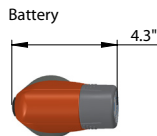

PROJECT

ITEM NUMBER

QUANTITY

MINIPRO CORDLESS

MINI SERIES

IMMERSION BLENDERS

REFERENCE

- MX135.1 (115V)
- MX135 (230V)

DESCRIPTION

A LIGHT DUTY BATTERY OPERATED MIXER THAT LETS YOU WORK CONTINUALLY FOR 20 MINUTES. LIGHTWEIGHT AND EFFICIENT, IT COMES WITH A CHARGER AND TWO LITHIUM-ION BATTERIES.

FEATURES

- 2000 MAH - 12 VDC
- 10 000 RPM
- 6.5" STAINLESS STEEL FOOT
- 2.4 LBS
- 2 BATTERIES (45 MIN CHARGE, 20 MIN RUN TIME)
- BATTERY CHARGER
- TITANIUM PLATED CUTTER BLADE
- GOOD FOR UP TO 1 GALLON / 4 LITRES OF MIXING
- 1 YEAR PARTS AND LABOR WARRANTY