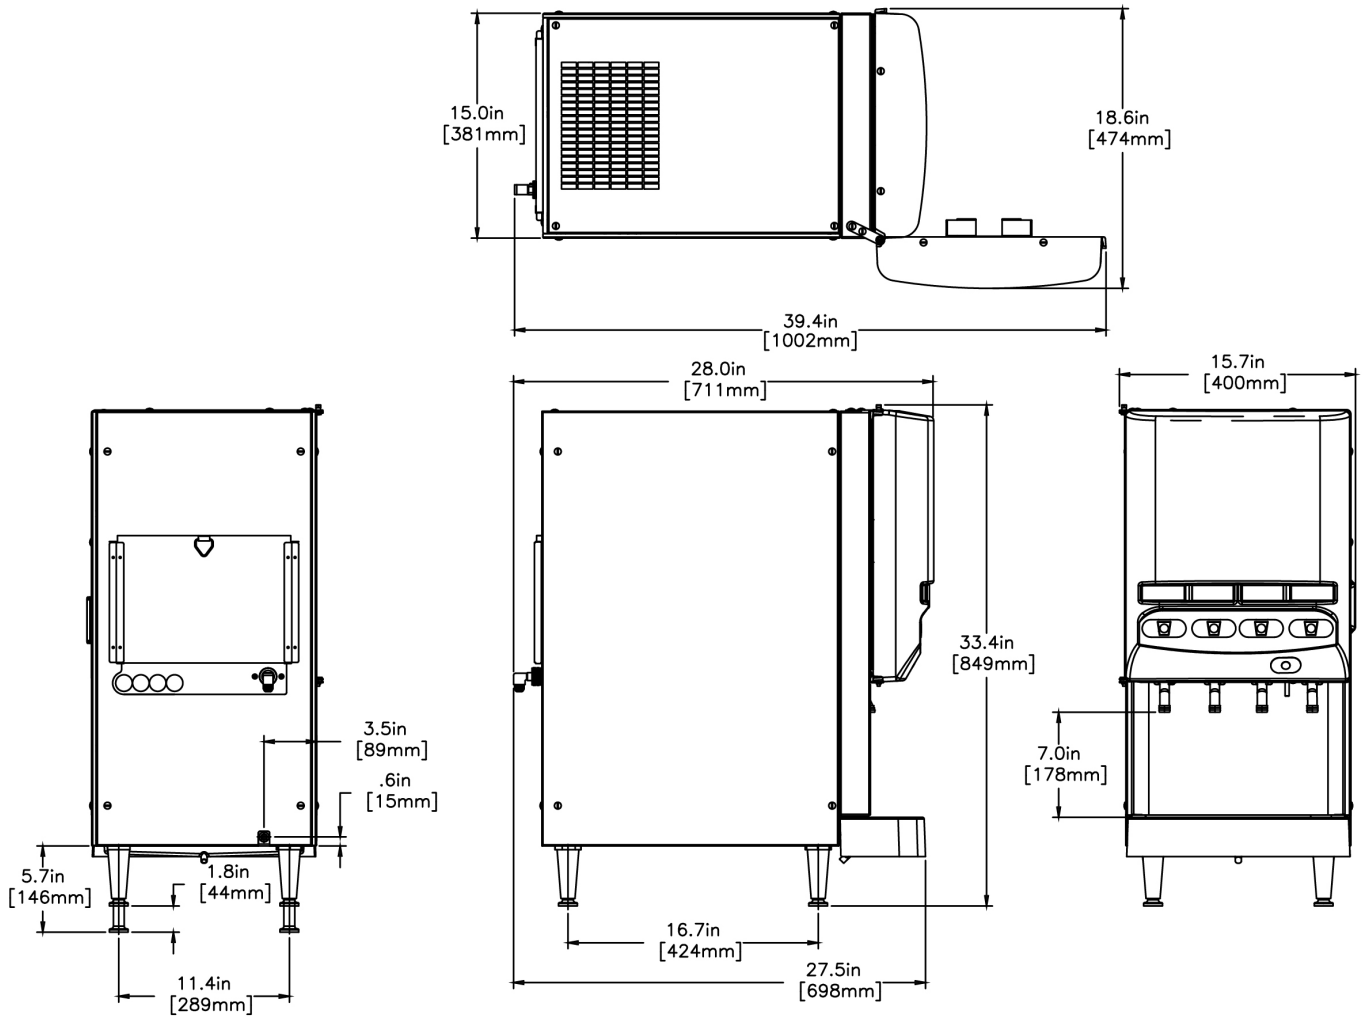

Created on:
12/05/2018

Unit			Shipping					
	Width	Height	Depth	Width	Height	Depth	Weight	Volume
English	15.7 in.	33.4 in.	28.0 in.	-	-	-	134.610 lbs	-
Metric	39.9 cm	84.8 cm	71.1 cm	-	-	-	61.059 kgs	-