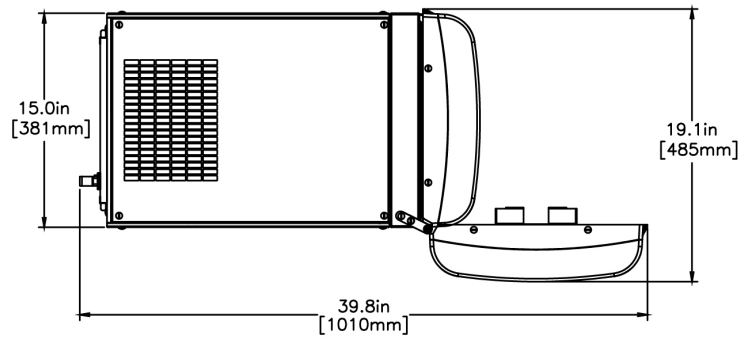

Created on:
12/05/2018

Unit			Shipping					
	Width	Height	Depth	Width	Height	Depth	Weight	Volume
English	15.7 in.	33.1 in.	28.0 in.	-	-	-	145.460 lbs	-
Metric	39.9 cm	84.1 cm	71.1 cm	-	-	-	65.981 kgs	-