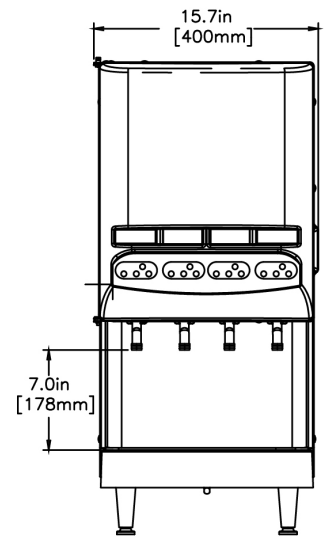

Created on:
02/25/2019

Unit			Shipping					
	Width	Height	Depth	Width	Height	Depth	Weight	Volume
English	15.7 in.	33.1 in.	27.5 in.	-	-	-	144.860 lbs	-
Metric	39.9 cm	84.1 cm	69.9 cm	-	-	-	65.708 kgs	-

Created on:
12/05/2018

Unit			Shipping					
	Width	Height	Depth	Width	Height	Depth	Weight	Volume
English	15.7 in.	33.4 in.	28.0 in.	-	-	-	134.610 lbs	-
Metric	39.9 cm	84.8 cm	71.1 cm	-	-	-	61.059 kgs	-

Ice Bank: 18.00 lbs (8.165 kgs)

Dispense: Portion Control

Legs: 4" Black Legs

Additional Features

Electrical & Capacity

Volts	Amps	Watts	Cord Attached	Plug Type	8oz cups/hr 236ml cups/hr	Input H ² O Temp.	Phase	# Wires plus Ground	Hertz
120	6	720	Yes	NEMA 5-15P	-	60°F (15.5°C)	1	2	60

Created on:
12/05/2018

Unit			Shipping					
	Width	Height	Depth	Width	Height	Depth	Weight	Volume
English	15.7 in.	33.1 in.	28.0 in.	-	-	-	145.460 lbs	-
Metric	39.9 cm	84.1 cm	71.1 cm	-	-	-	65.981 kgs	-