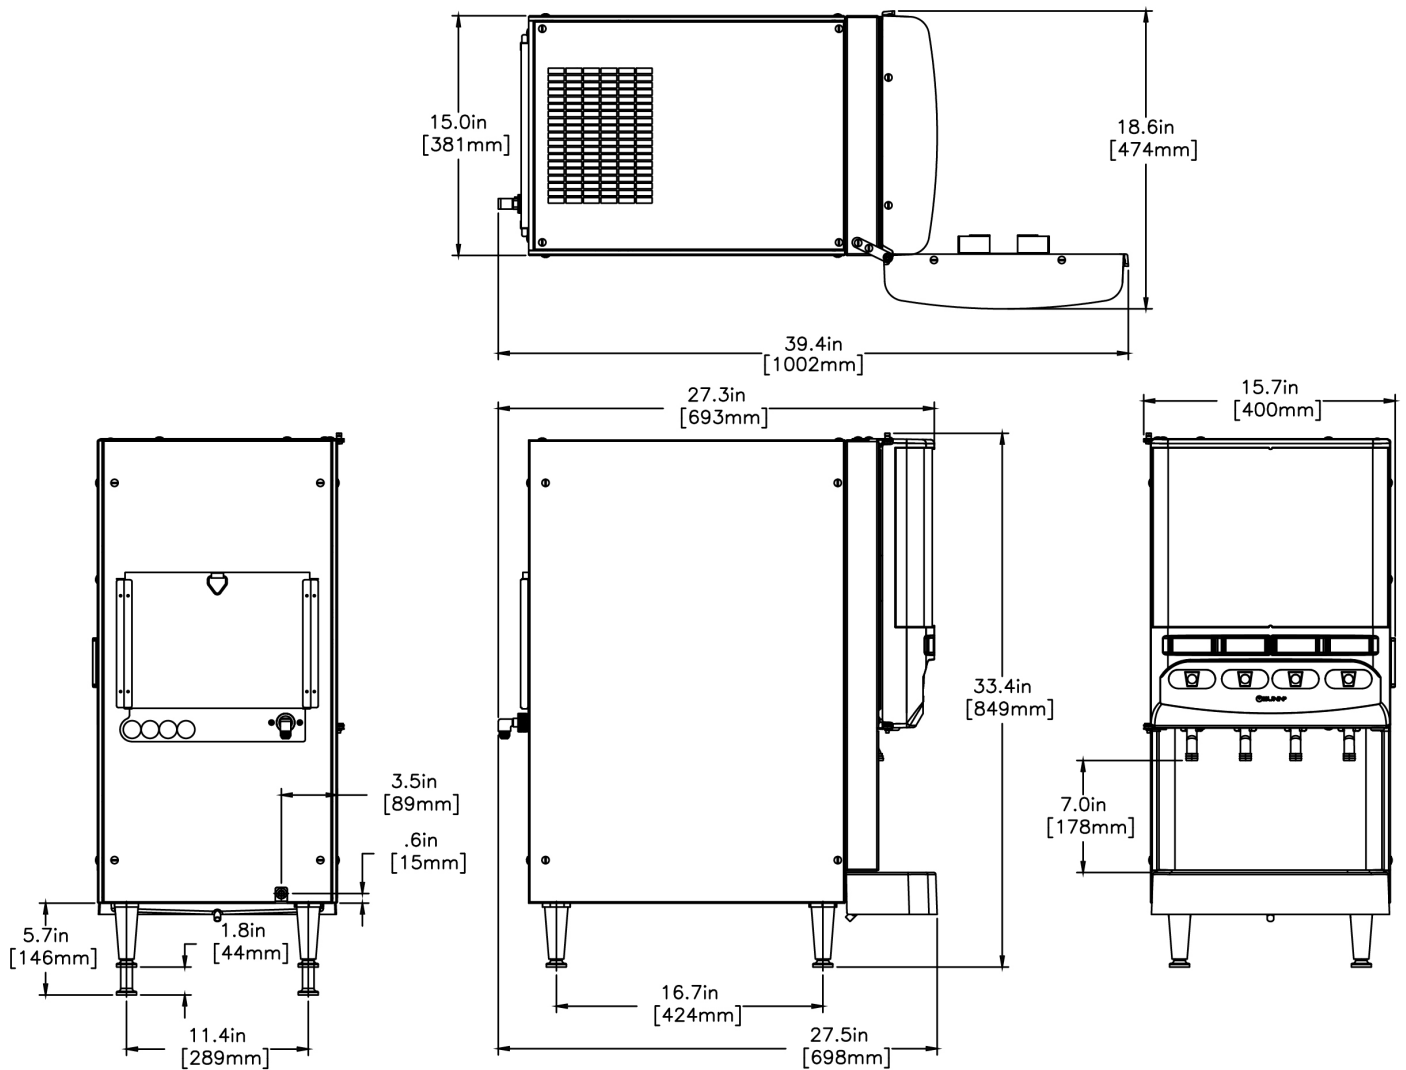

Created on:
02/25/2019

Unit			Shipping					
	Width	Height	Depth	Width	Height	Depth	Weight	Volume
English	15.7 in.	33.4 in.	27.5 in.	-	-	-	141.860 lbs	-
Metric	39.9 cm	84.8 cm	69.9 cm	-	-	-	64.348 kgs	-