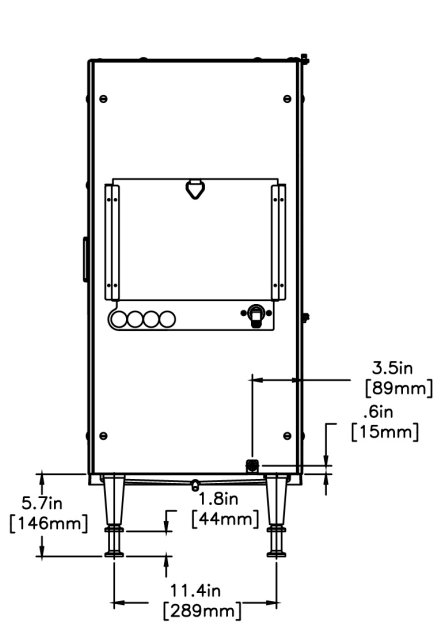

Created on:
12/05/2018

Unit			Shipping					
	Width	Height	Depth	Width	Height	Depth	Weight	Volume
English	15.7 in.	33.1 in.	28.0 in.	-	-	-	145.460 lbs	-
Metric	39.9 cm	84.1 cm	71.1 cm	-	-	-	65.981 kgs	-