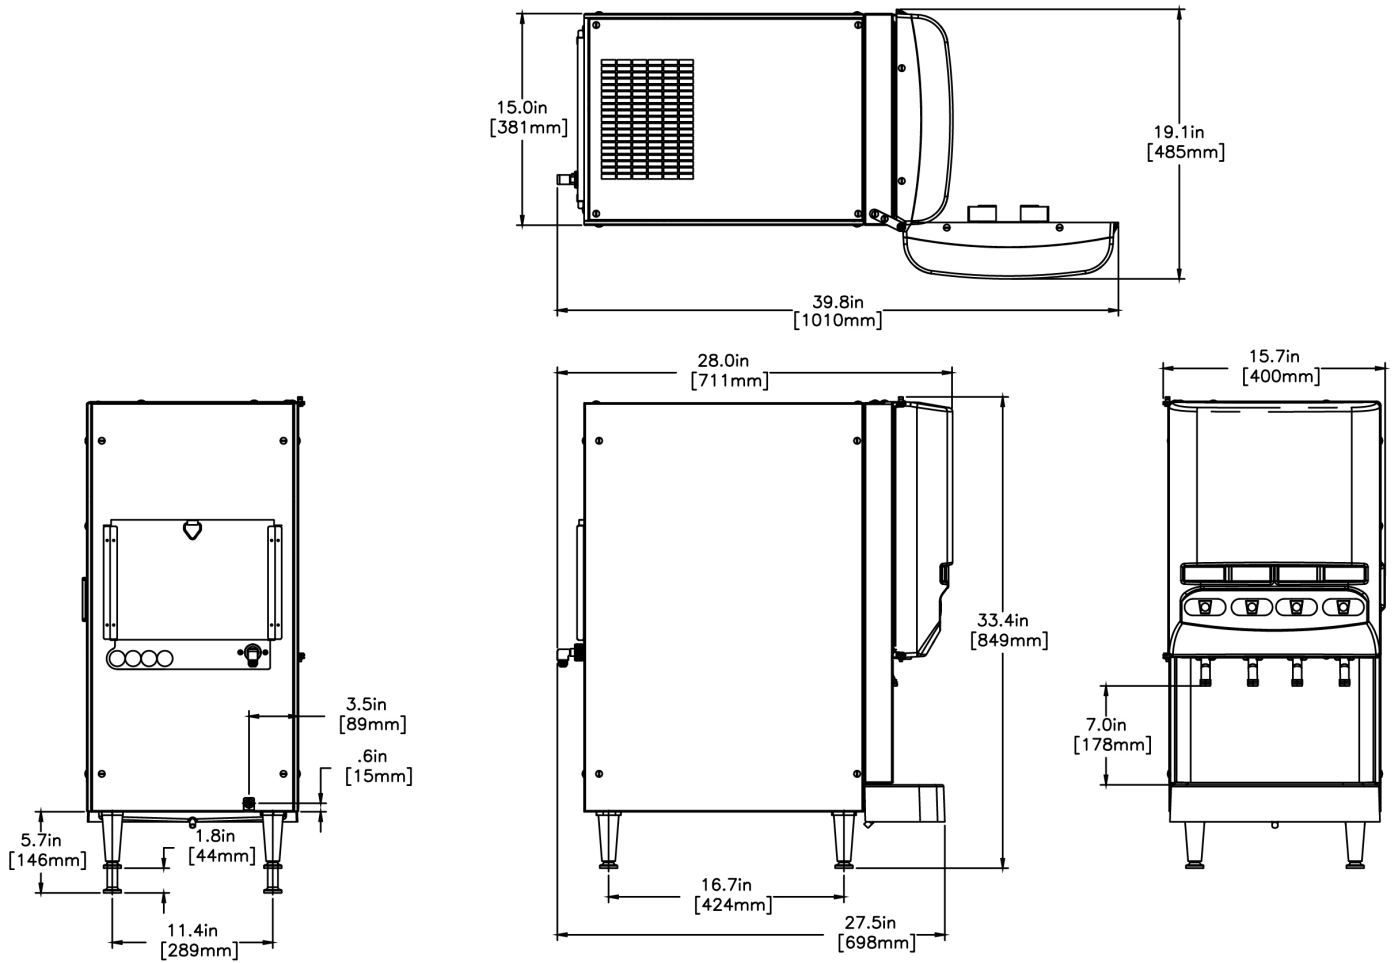

Created on:
12/05/2018

Unit			Shipping					
	Width	Height	Depth	Width	Height	Depth	Weight	Volume
English	15.7 in.	33.1 in.	28.0 in.	-	-	-	145.610 lbs	-
Metric	39.9 cm	84.1 cm	71.1 cm	-	-	-	66.049 kgs	-