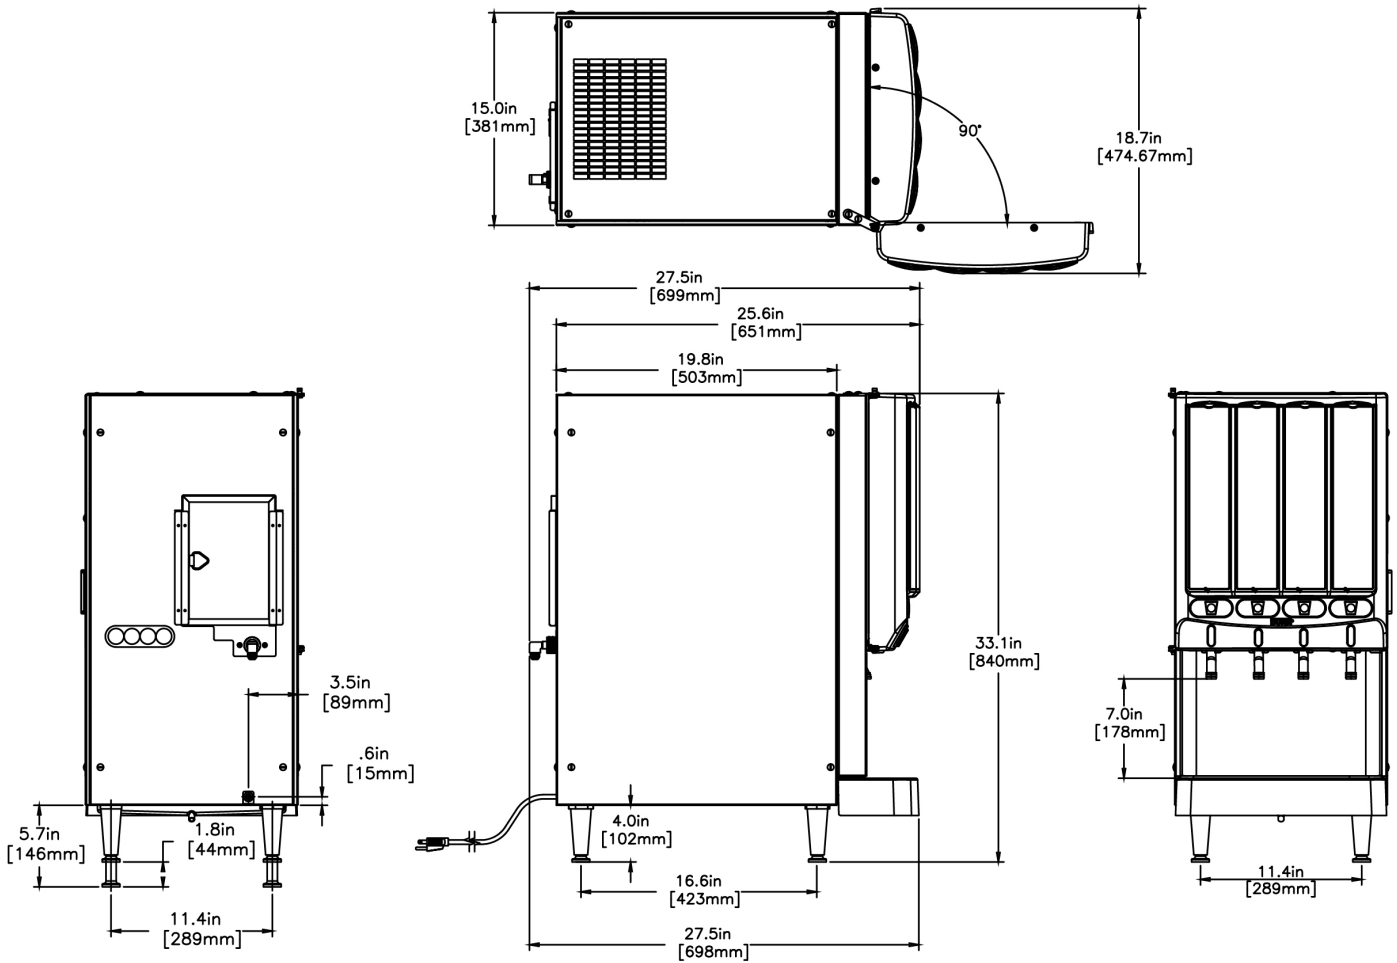

Created on:
12/05/2018

Unit			Shipping					
	Width	Height	Depth	Width	Height	Depth	Weight	Volume
English	15.0 in.	33.1 in.	27.5 in.	-	-	-	-	-
Metric	38.1 cm	84.1 cm	69.9 cm	-	-	-	-	-

BUNN® reserves the right to change specifications and product design without notice. Such revisions do not entitle the buyer to corresponding changes, improvements, additions or replacements for previously purchased equipment. For most current specifications and other info visit bunn.com.