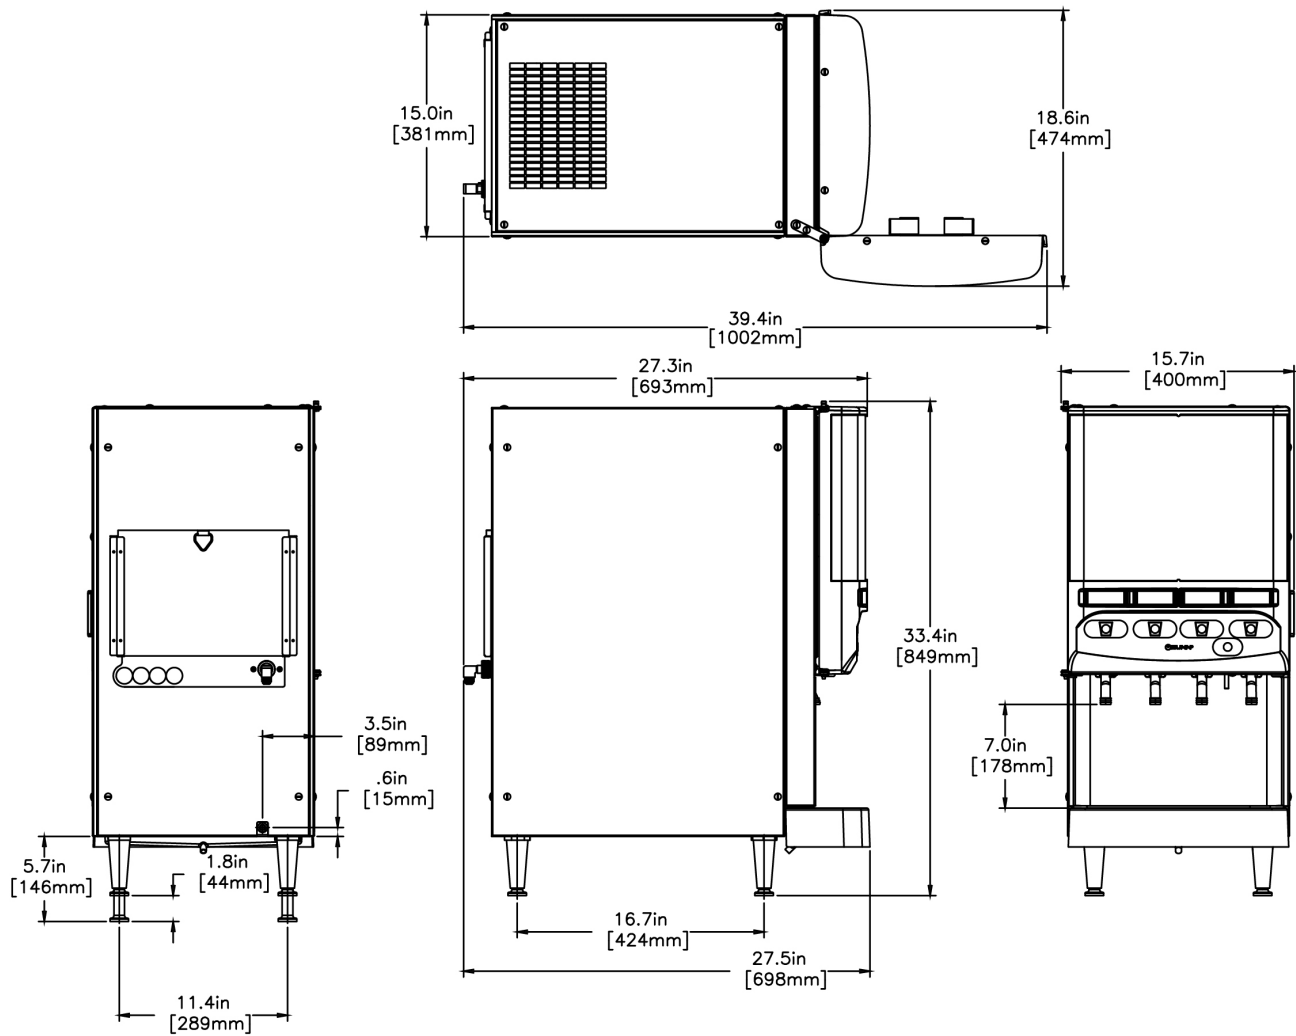

Created on:
02/25/2019

Unit			Shipping					
	Width	Height	Depth	Width	Height	Depth	Weight	Volume
English	15.7 in.	33.1 in.	27.5 in.	-	-	-	144.860 lbs	-
Metric	39.9 cm	84.1 cm	69.9 cm	-	-	-	65.708 kgs	-