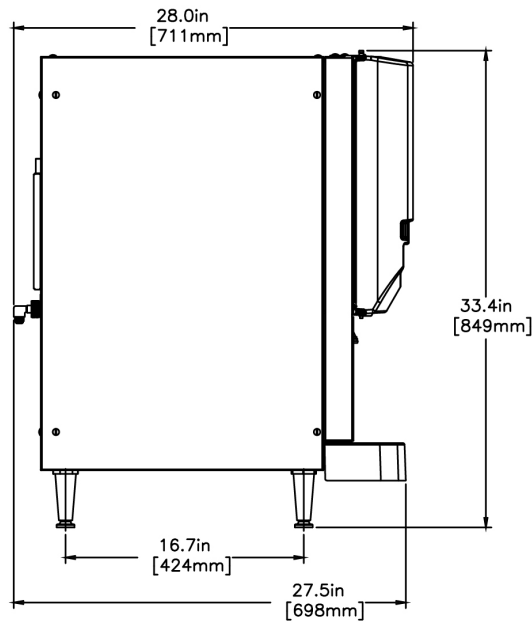

Created on:
12/05/2018

Unit			Shipping					
	Width	Height	Depth	Width	Height	Depth	Weight	Volume
English	15.7 in.	33.1 in.	28.0 in.	-	-	-	145.460 lbs	-
Metric	39.9 cm	84.1 cm	71.1 cm	-	-	-	65.981 kgs	-