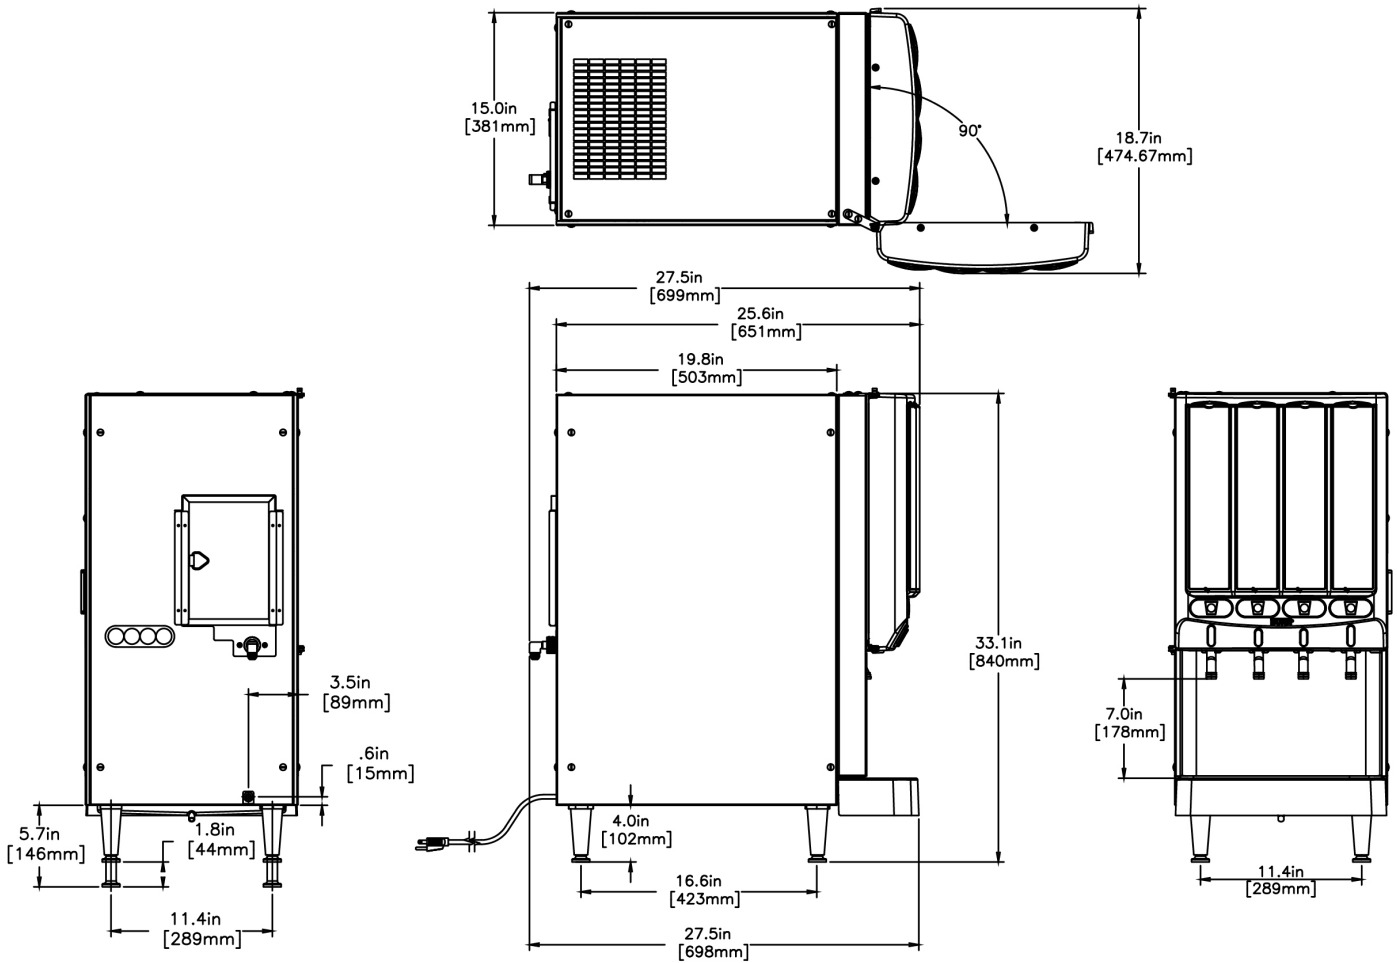

Created on:
12/11/2018

Unit			Shipping					
	Width	Height	Depth	Width	Height	Depth	Weight	Volume
English	15.0 in.	33.1 in.	27.5 in.	-	-	-	-	-
Metric	38.1 cm	84.1 cm	69.9 cm	-	-	-	-	-

BUNN® reserves the right to change specifications and product design without notice. Such revisions do not entitle the buyer to corresponding changes, improvements, additions or replacements for previously purchased equipment. For most current specifications and other info visit bunn.com.