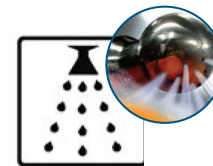

Orange Counter

Counts the amount of oranges that have been juiced by the machine, allowing the customer to monitor consumption.

Automatic Shower (Standard)

More hygienic juicers with our unique self-cleaning automatic shower system and fully isolated juicing area avoiding any ingress of exterior elements.