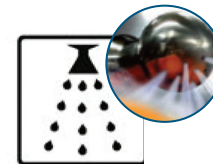

Optional stand also available

OPTIONS

Self Service Stand

Compatible for FAST TOP with self tap and big capacity juice filter

Cooled Dispenser Stand

Compatible for TOP and FASTTOP with no self tap and big capacity juice filter

Dispenser Stand

Compatible for TOP and FASTTOP with no self tap and big capacity juice filter

- 1) Necessary option
- 2) Impossible combination

Self Tap

The easy-to-use automatic tap is connected directly to the motor of the machine. Open the tap and the machine starts running. Close the tap and the machine stops.

Orange Counter

Counts the amount of oranges that have been juiced by the machine, allowing the customer to monitor consumption.

Automatic Shower

More hygienic juicers with our unique self-cleaning automatic shower system and fully isolated juicing area avoiding any ingress of exterior elements.

Juice Level Detector

With this system, you can always count on the number of liters of fresh orange juice. This system is ideal for self-service and larger volume operations.

Big Capacity Juice Filter

The juice tray has a big filter with high capacity, double-curved design and a pulp moving stick. This option allows squeezing more than 20 liters of juice without cleaning the filter.