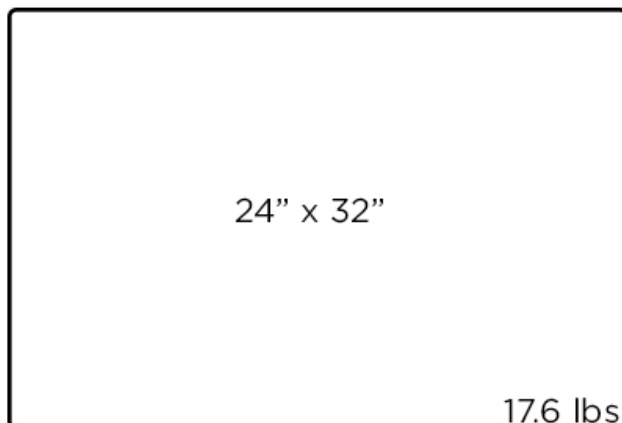

WERZALIT 24"X32" RECTANGLE TABLETOP

Molded Melamine Mixed with Redwood • 8
Pre-Drilled Stainless Steel Inserts to Connect
to Nardi / NoRock Bases • UV Protected