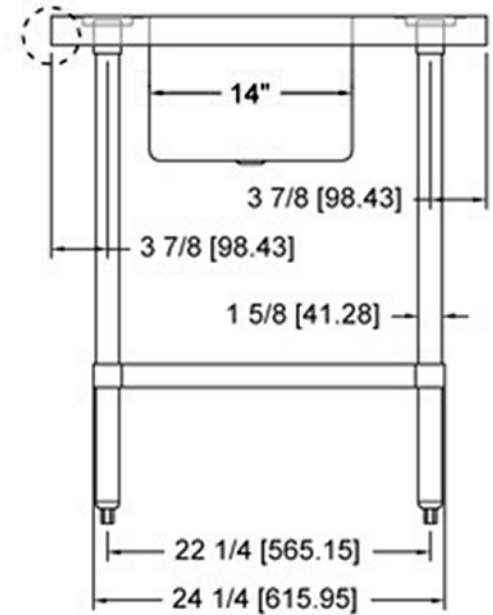

socket

VANCOUVER, BC
TORONTO, ON

TTUBR3072