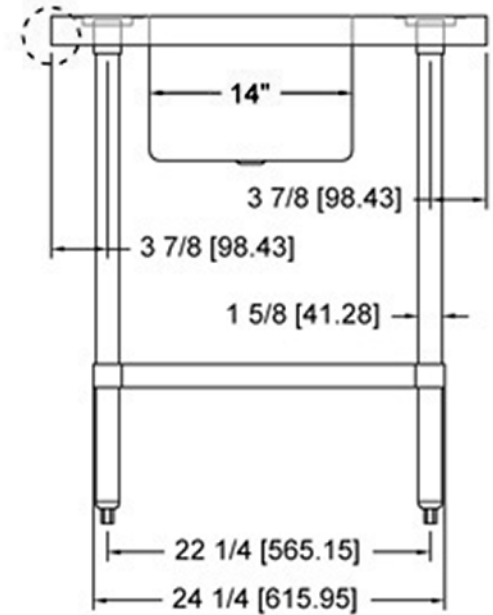

socket

VANCOUVER, BC
TORONTO, ON

TTUBR3060