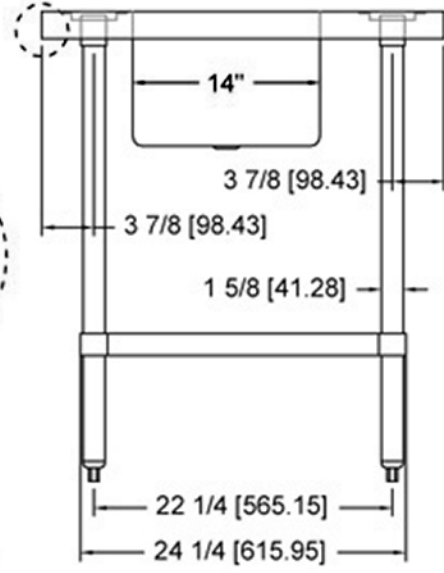

VANCOUVER, BC
TORONTO, ON

socket

TTUBL3096