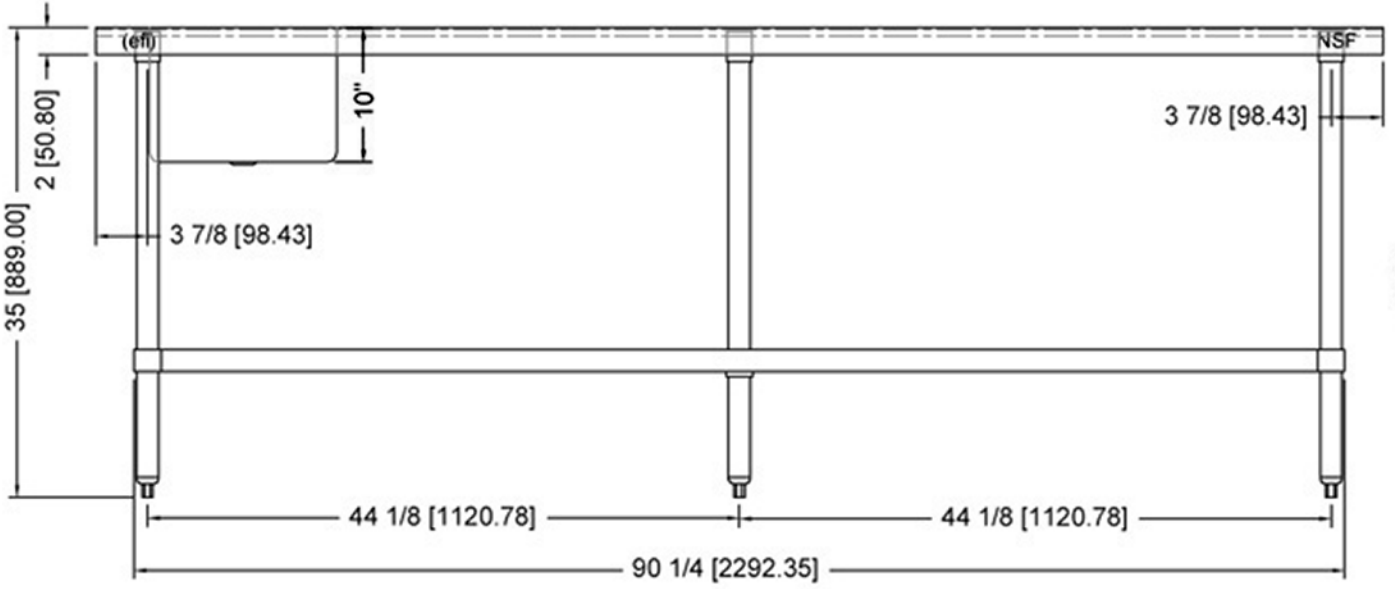

VANCOUVER, BC
TORONTO, ON

socket

TTUBL3096