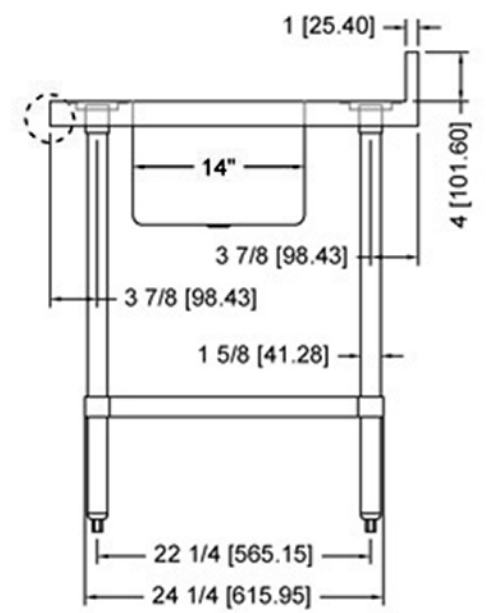

VANCOUVER, BC  
TORONTO, ON

socket

TTUBL3096-B