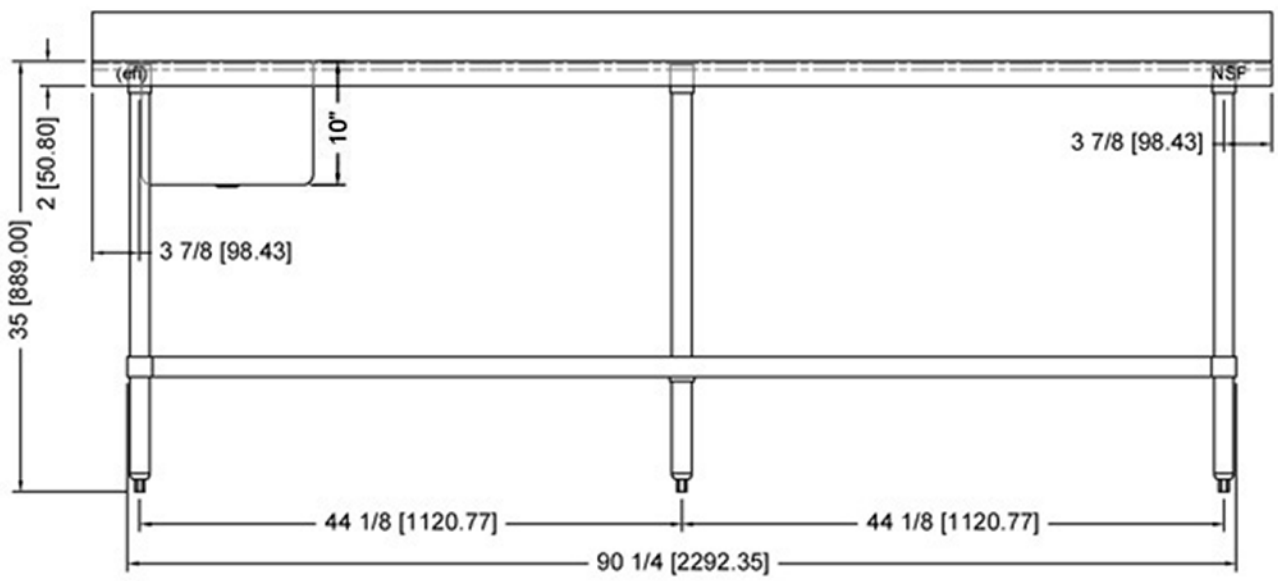

VANCOUVER, BC  
TORONTO, ON

socket

TTUBL3096-B