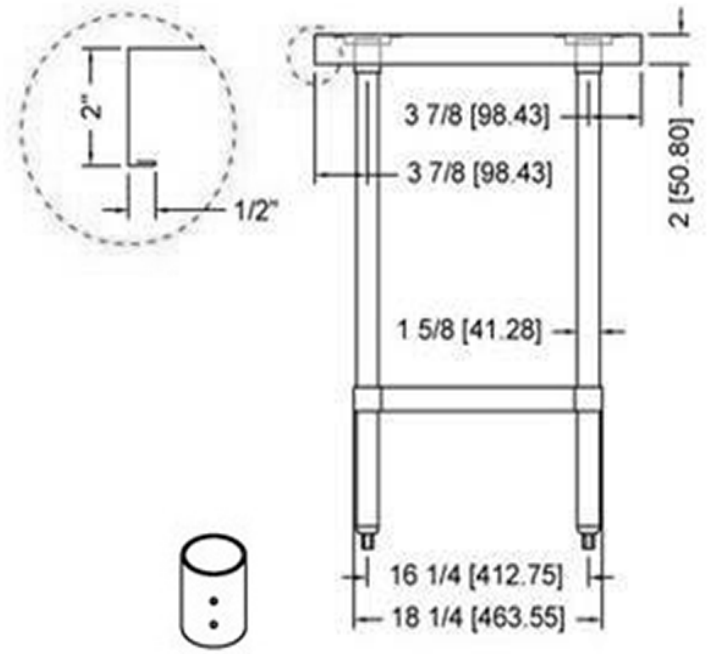

VANCOUVER, BC
TORONTO, ON

socket

TS2472