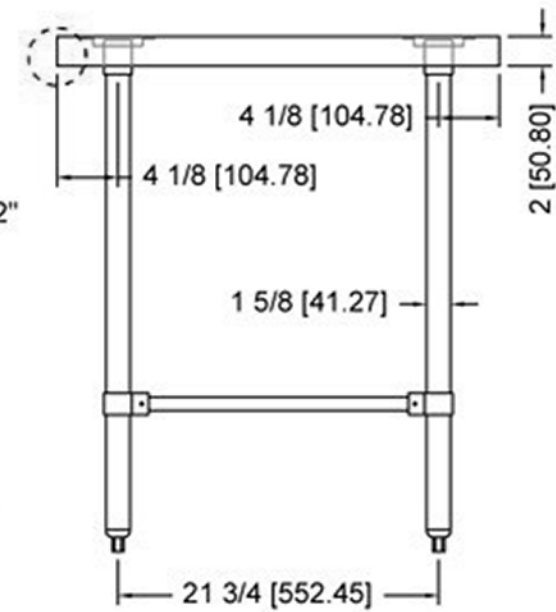

VANCOUVER, BC
TORONTO, ON

TLB3060

www.efifoodequip.com