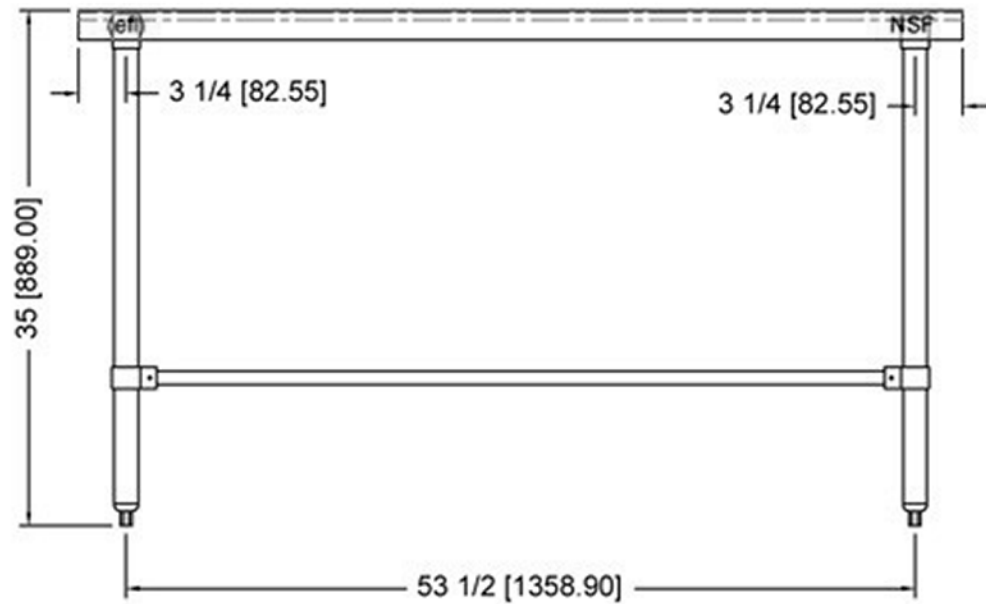

VANCOUVER, BC
TORONTO, ON

TLB3060

www.efifoodequip.com