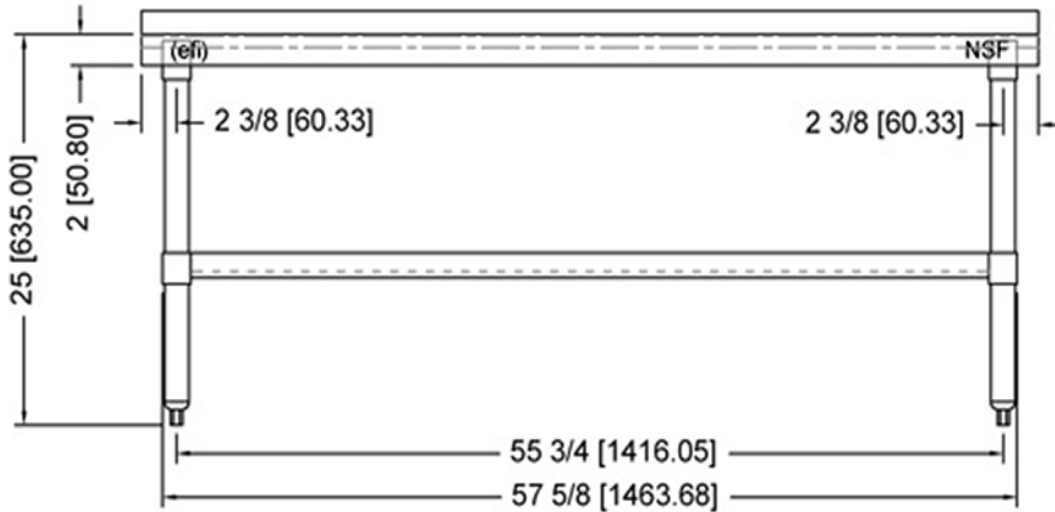

VANCOUVER, BC
TORONTO, ON

socket

TES3060