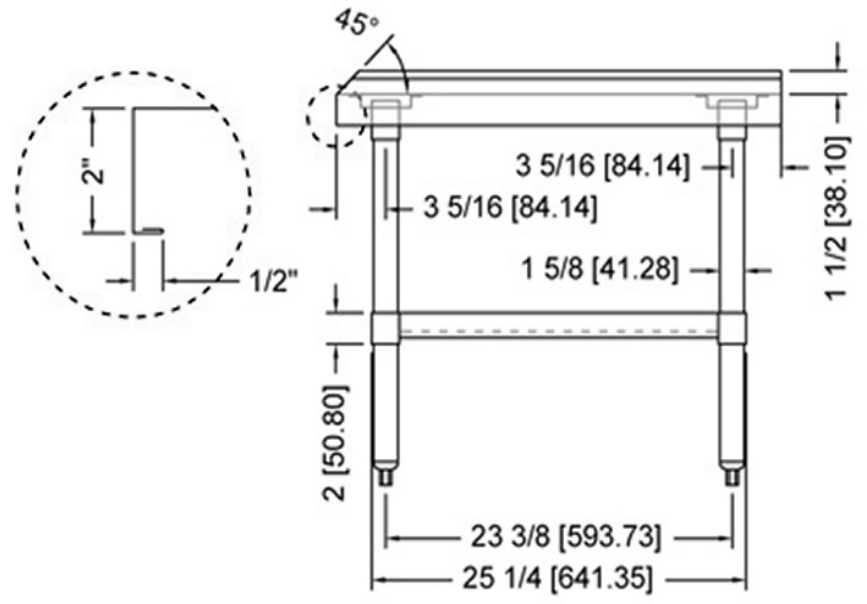

socket

TES3036

VANCOUVER, BC  
TORONTO, ON