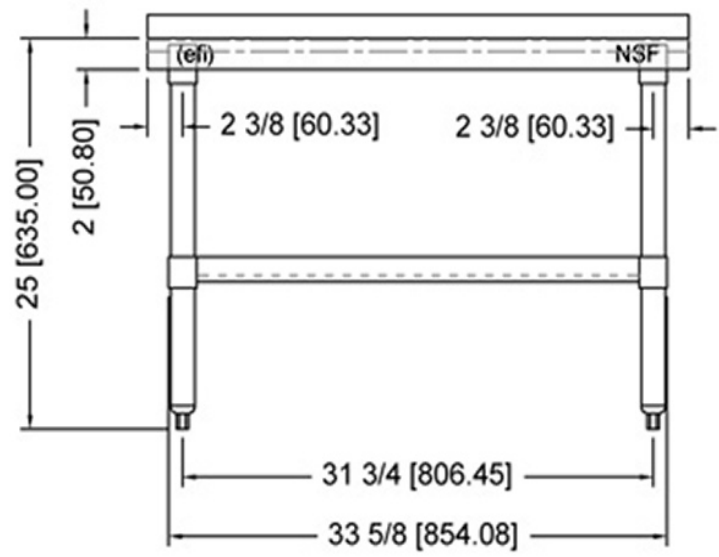

socket

TES3036

VANCOUVER, BC  
TORONTO, ON