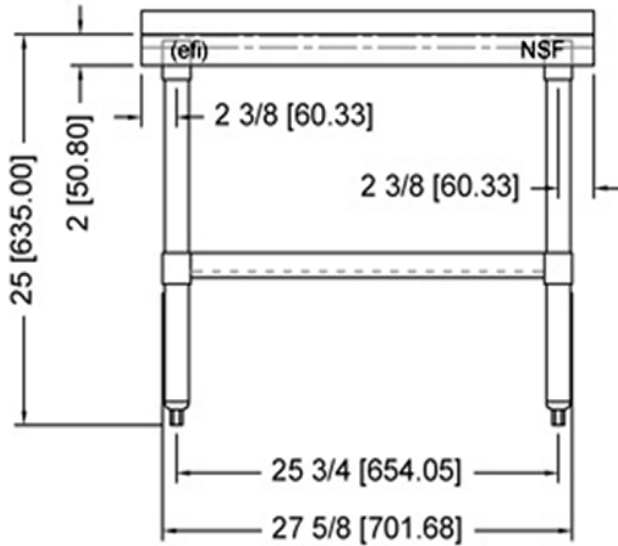

VANCOUVER, BC  
TORONTO, ON

socket

TES3030