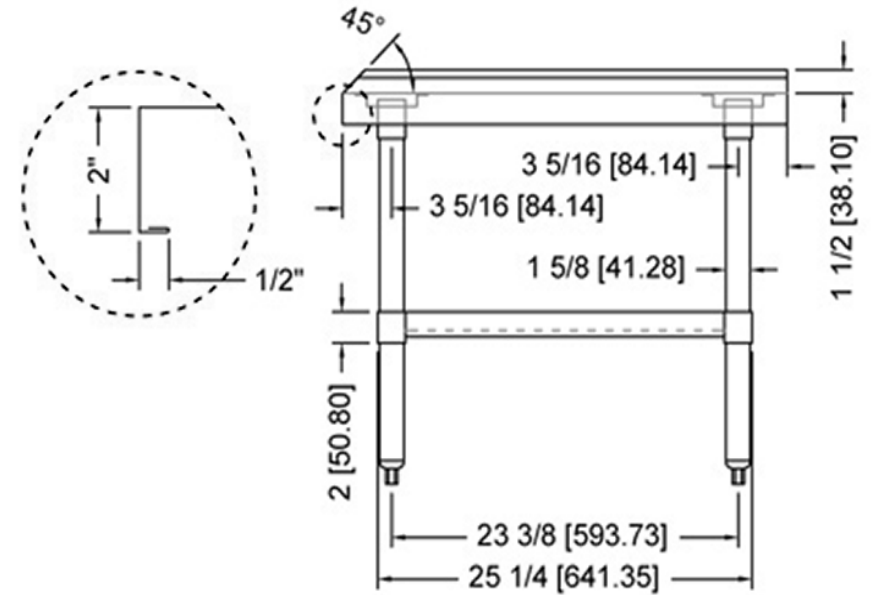

VANCOUVER, BC  
TORONTO, ON

socket

TES3030