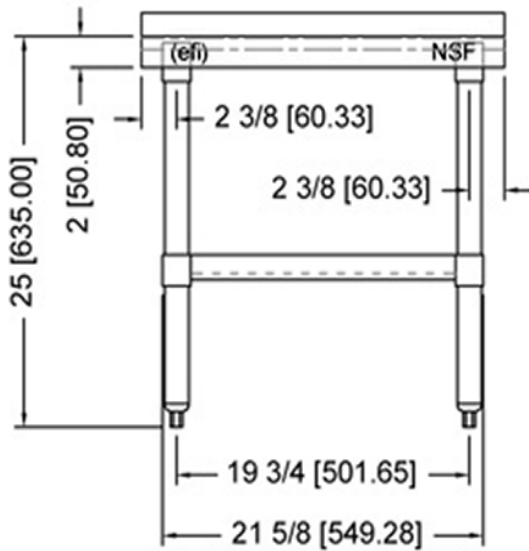

VANCOUVER, BC  
TORONTO, ON

socket

TES3024