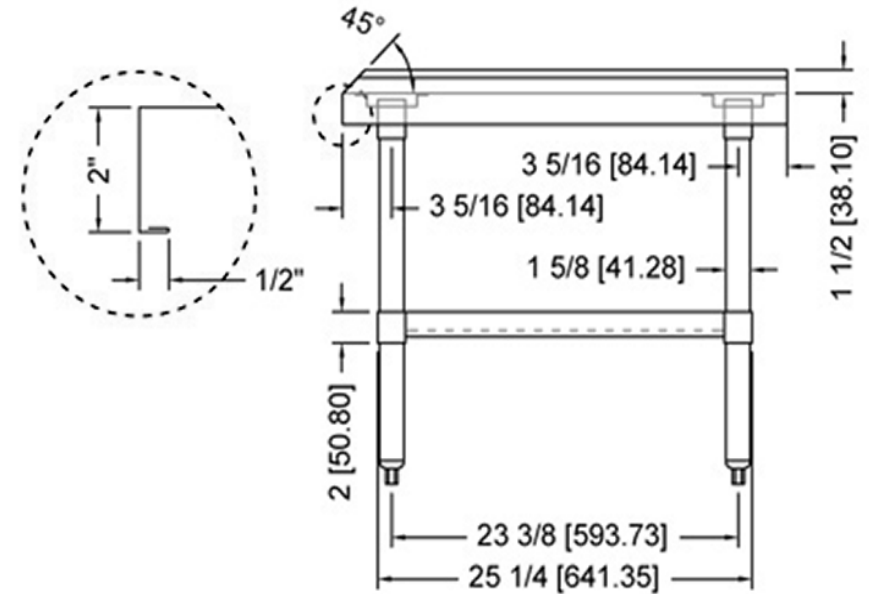

VANCOUVER, BC  
TORONTO, ON

socket

TES3024