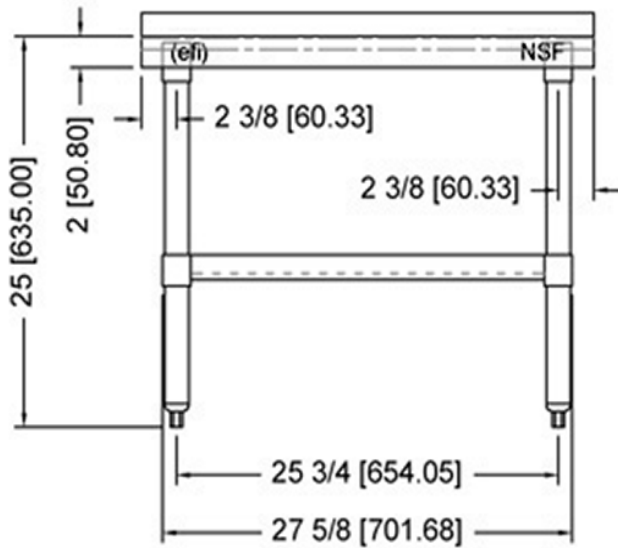

socket

VANCOUVER, BC
TORONTO, ON

TES2430