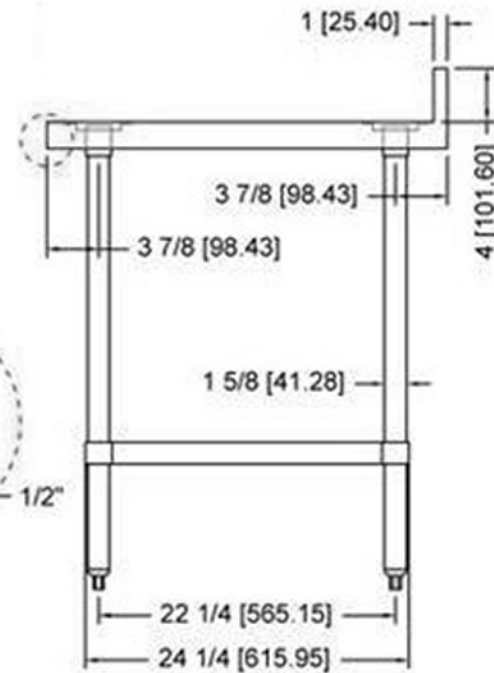

VANCOUVER, BC
TORONTO, ON

socket

TB3096

www.efifoodequip.com