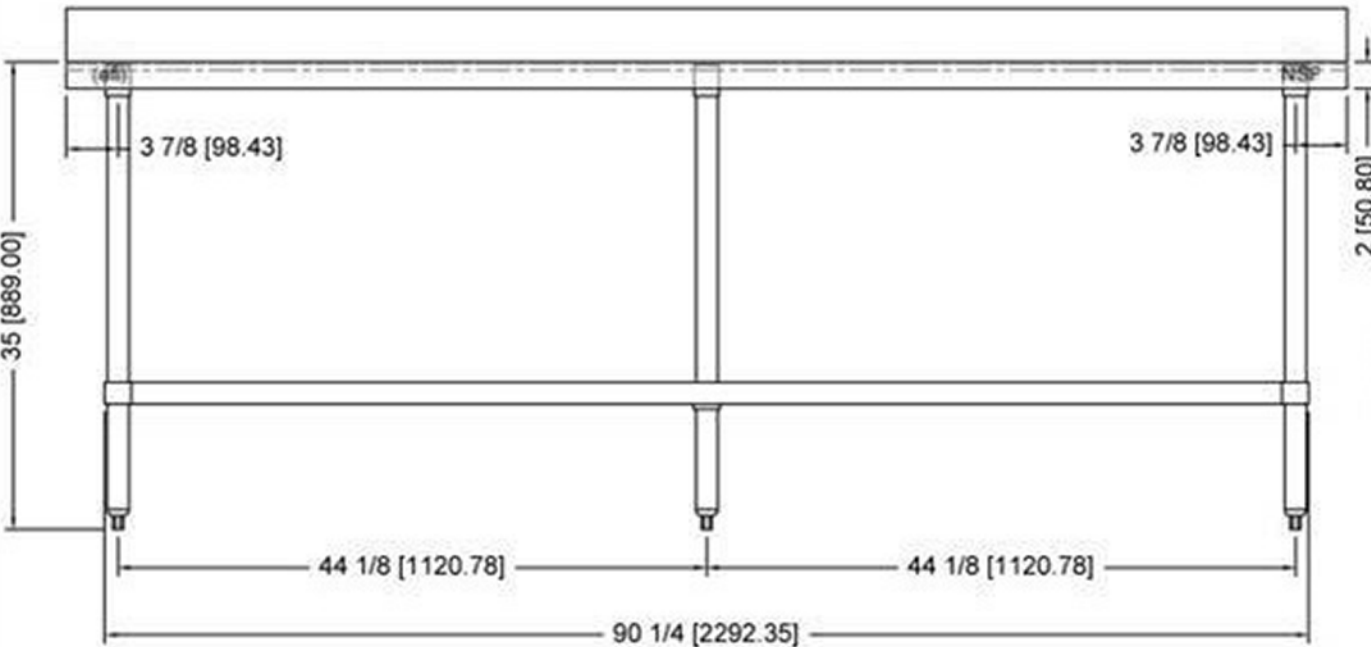

VANCOUVER, BC
TORONTO, ON

socket

TB3096

www.efifoodequip.com