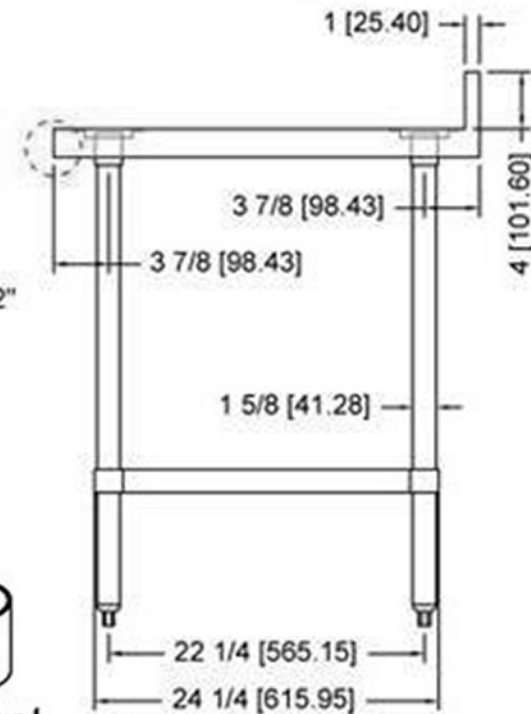

VANCOUVER, BC
TORONTO, ON

socket

TB3072

www.efifoodequip.com