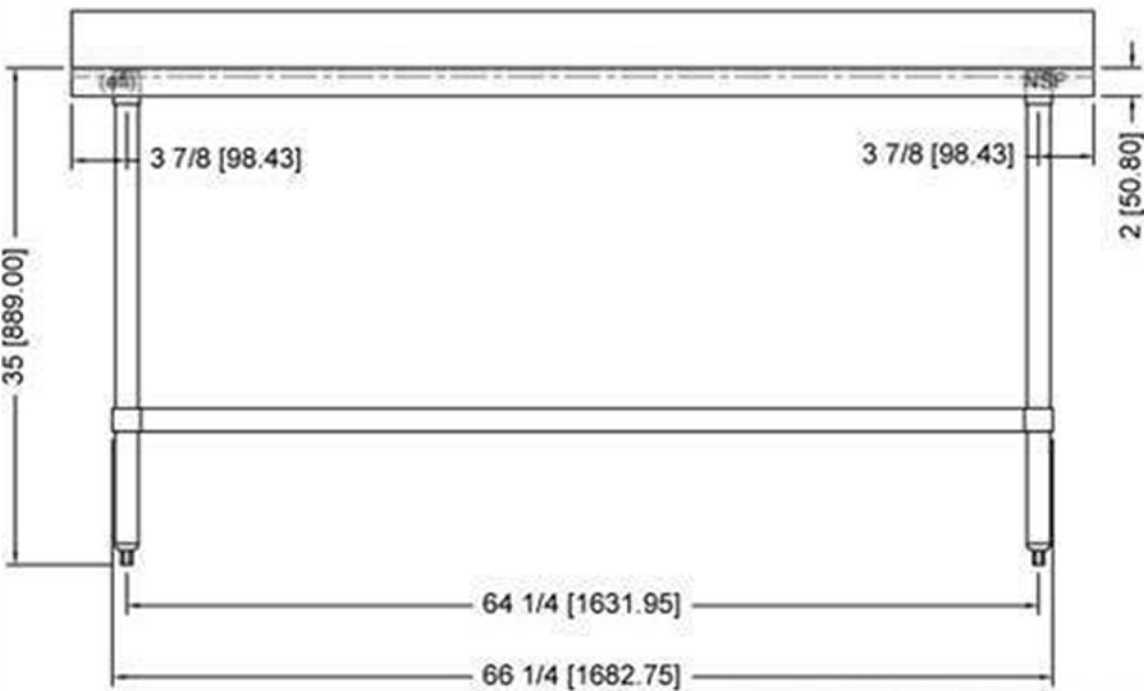

VANCOUVER, BC
TORONTO, ON

socket

TB3072

www.efifoodequip.com