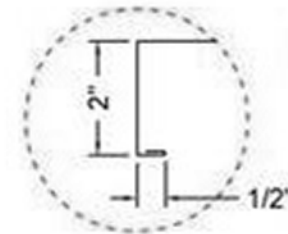

VANCOUVER, BC
TORONTO, ON

socket

TB3072

www.efifoodequip.com