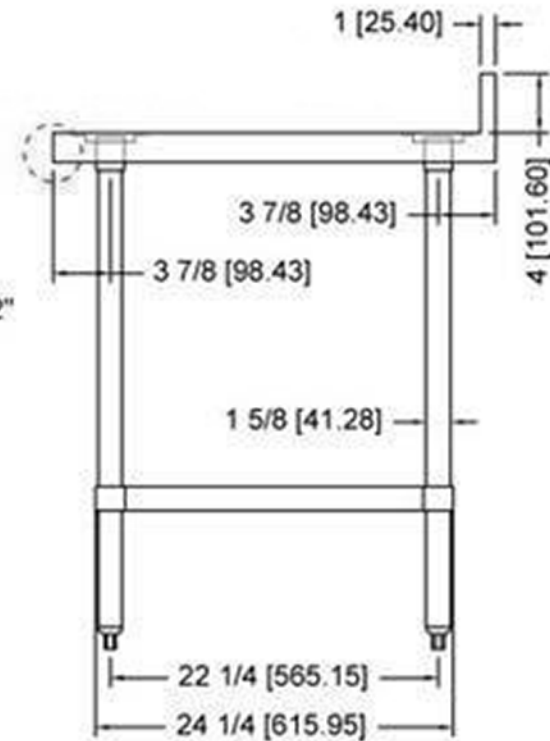

VANCOUVER, BC
TORONTO, ON

TB3060

www.efifoodequip.com