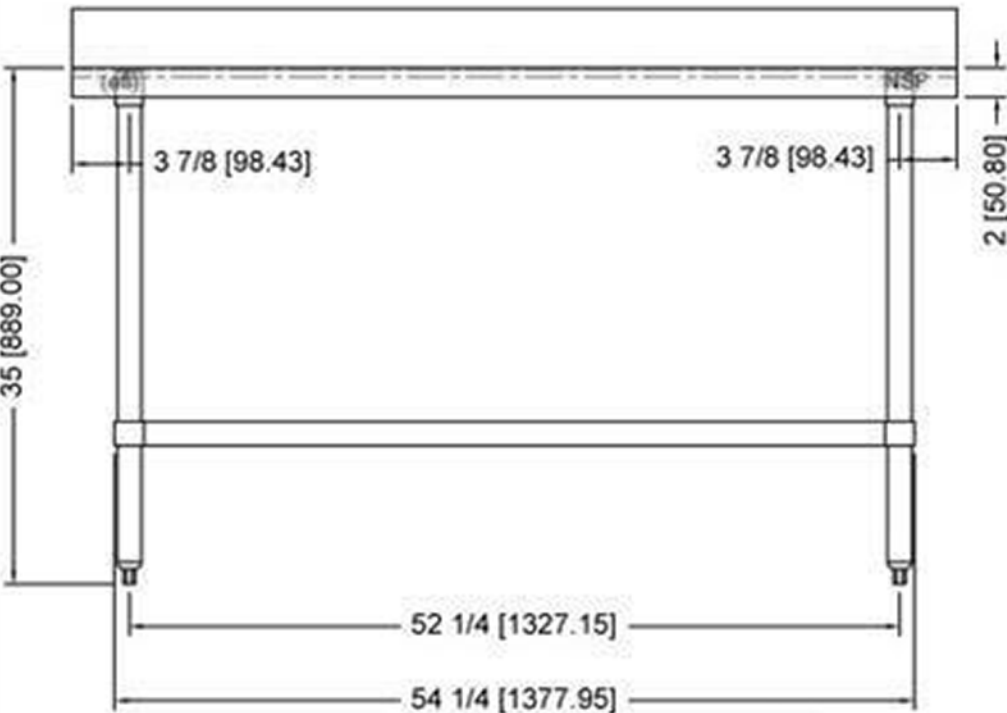

VANCOUVER, BC
TORONTO, ON

TB3060

www.efifoodequip.com