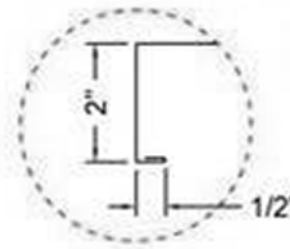

VANCOUVER, BC
TORONTO, ON

TB3060

www.efifoodequip.com