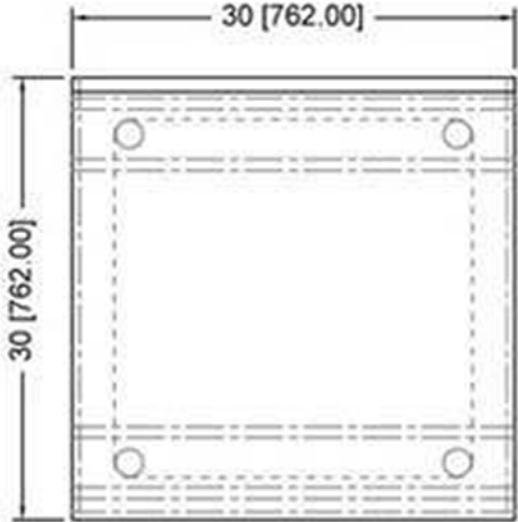

VANCOUVER, BC
TORONTO, ON

TB3030

www.efifoodequip.com