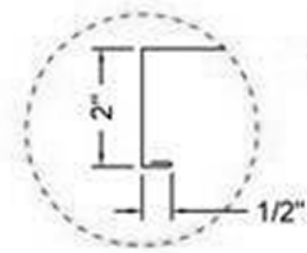

VANCOUVER, BC
TORONTO, ON

TB3030

www.efifoodequip.com