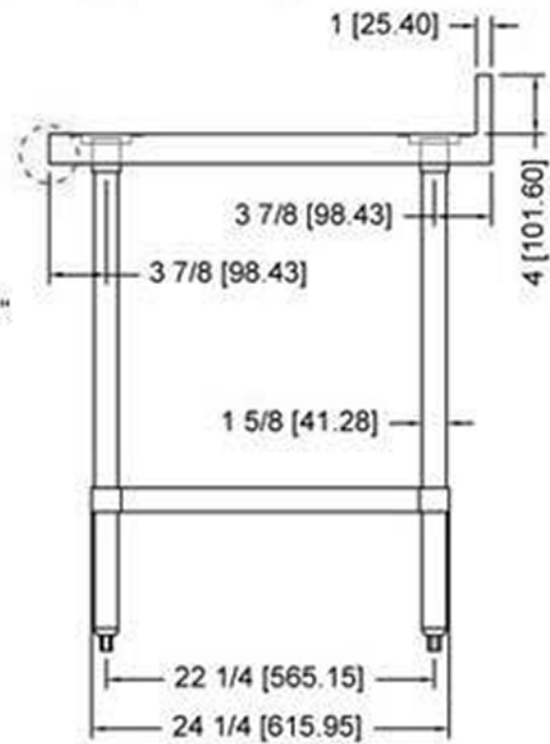

VANCOUVER, BC
TORONTO, ON

TB3030

www.efifoodequip.com