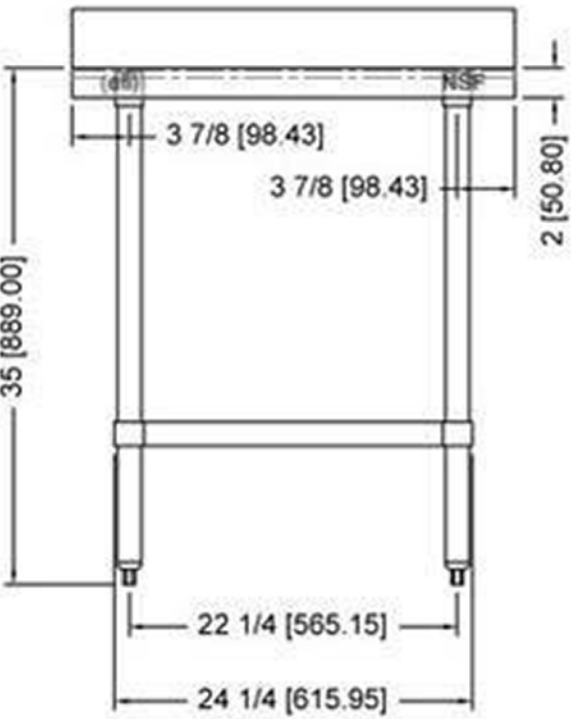

VANCOUVER, BC
TORONTO, ON

TB3030

www.efifoodequip.com