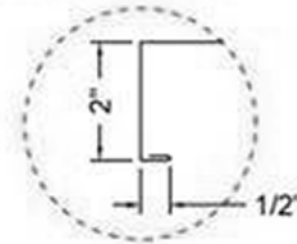

VANCOUVER, BC
TORONTO, ON

socket

TB2460

www.efifoodequip.com