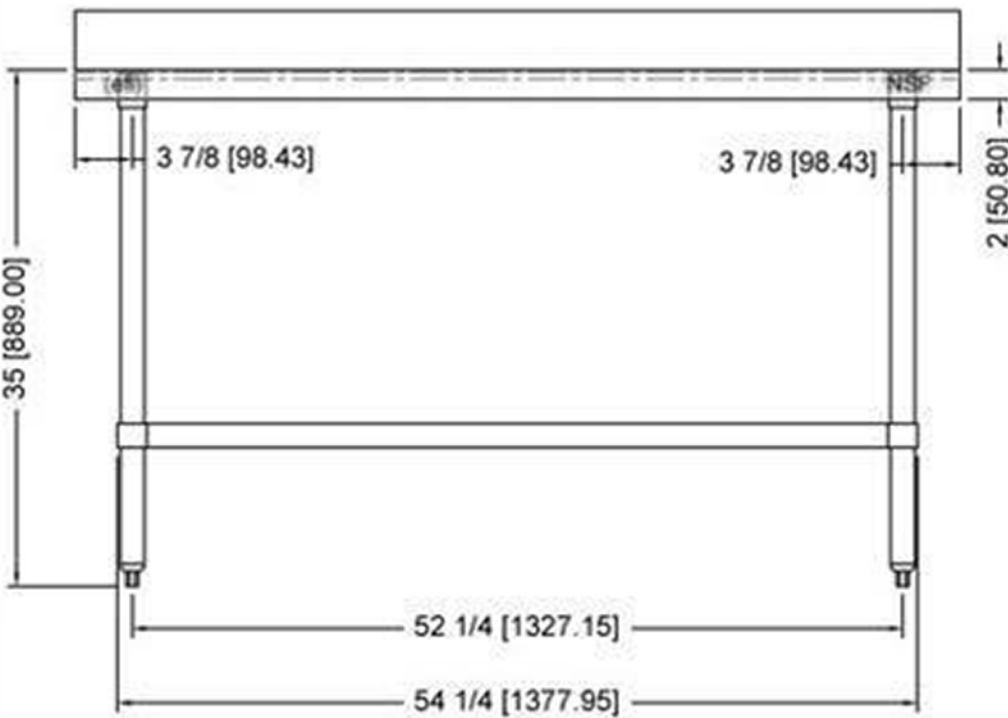

VANCOUVER, BC
TORONTO, ON

socket

TB2460

www.efifoodequip.com