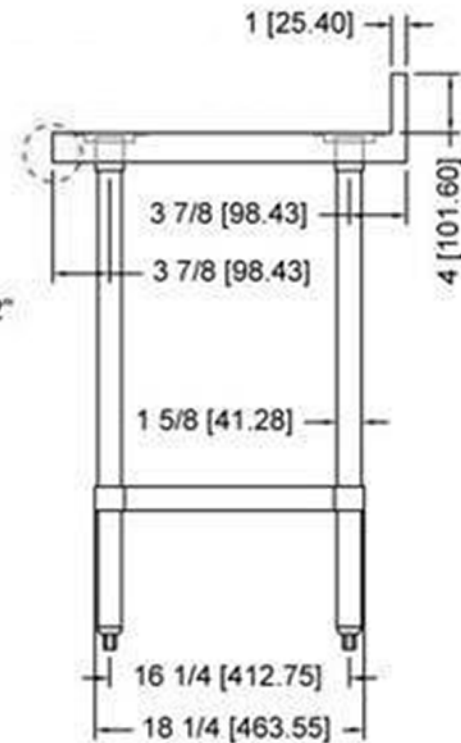

VANCOUVER, BC
TORONTO, ON

socket

TB2460

www.efifoodequip.com