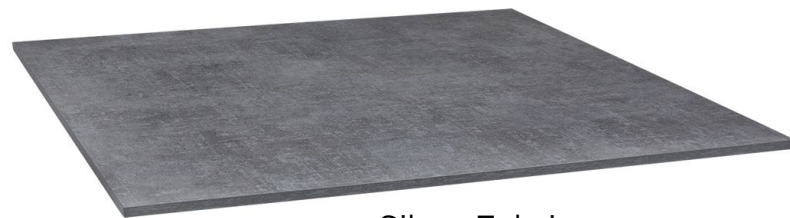

SEVERIN EXTERIOLIT 24"X32" RECTANGLE TABLETOP

Poplar Veneer Marine Grade Plywood Board
with 1/16th HPL Coating on Both Sides •
Self-Tapping Screws Included to Connect to
Nardi / NoRock Bases • UV Protected

Atrium Grey
SV-AG24X32

Marble Carrara
SV-CM24X32

Pietro Marble
SV-PM24X32

Silver Fabric
SV-SFEX24X32

SEVERIN EXTERIOLIT 48"X32" RECTANGLE TABLETOP

Poplar Veneer Marine Grade Plywood Board
with 1/16th HPL Coating on Both Sides •
Self-Tapping Screws Included to Connect to
Nardi / NoRock Bases • UV Protected

Atrium Grey
SV-AG48X32

Carrara Marble
SV-CM48X32

Marble Pietro
SV-PM48X32

Silver Fabric
SV-SFEX48X32