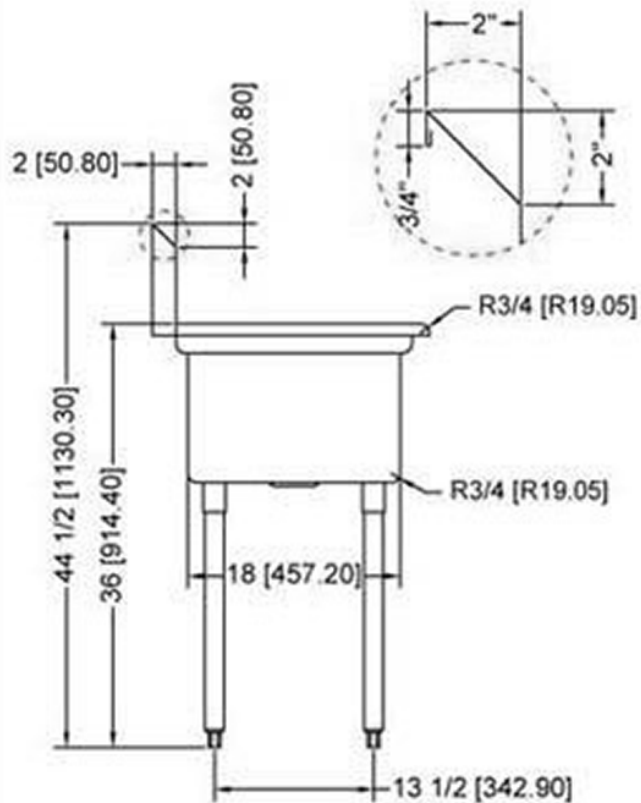

VANCOUVER, BC
TORONTO, ON

www.efifoodequip.com

SI818-3LC