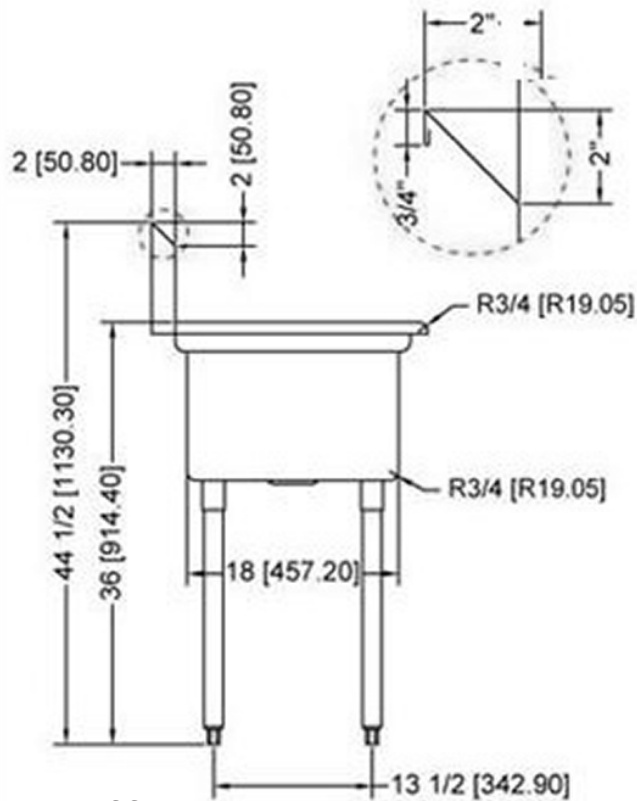

VANCOUVER, BC
TORONTO, ON

www.efifoodequip.com

SI818-2BC