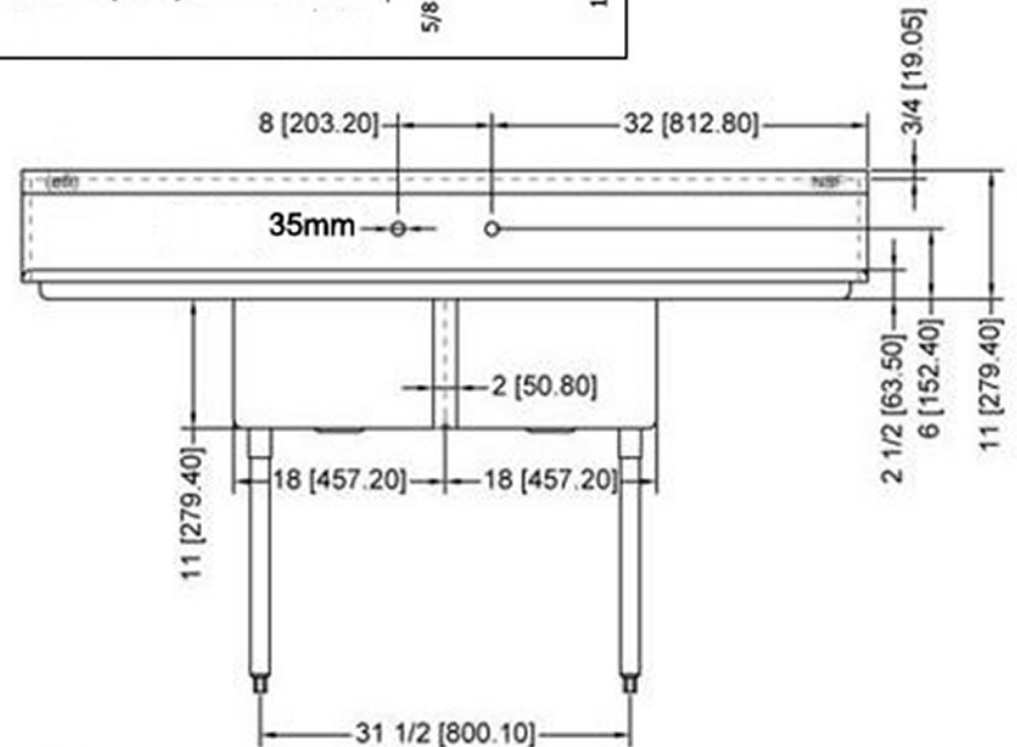

VANCOUVER, BC
TORONTO, ON

www.efifoodequip.com

SI818-2BC