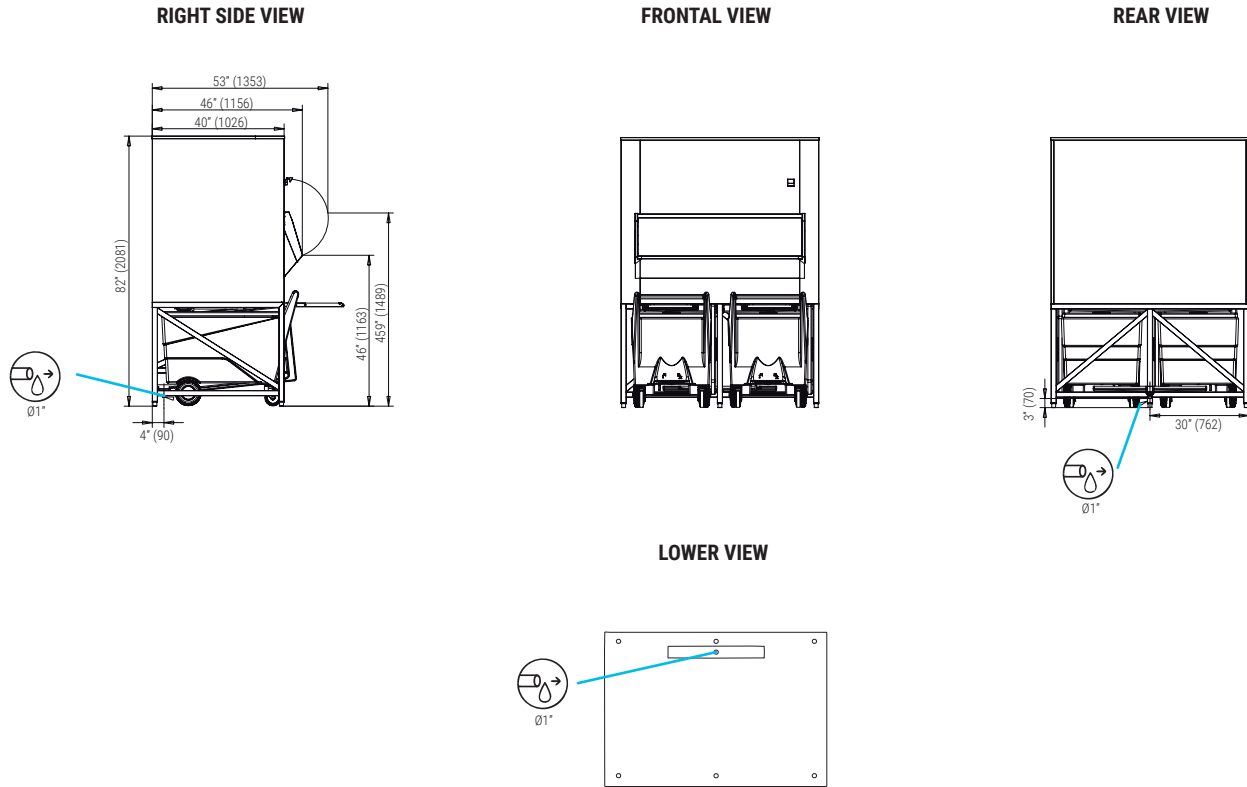

## FEATURES

- ▶ ICE BIN CAPACITY OF 1790 LBS + 247 LBS/CART
- ▶ AISI 304 STAINLESS STEEL CONSTRUCTION
- ▶ HARD SANITARY POLYETHYLENE LINER, RESISTANT TO BLOWS, AND SCRATCHES
- ▶ EASY CLEANING DESIGN®: SEAMLESS ONE-PIECE LINER WITH ROUNDED CORNERS, AVOIDING POSSIBLE DIRTY POINTS AND FACILITATING CLEANING
- ▶ DRAINAGE SYSTEM THAT COLLECTS AND DRIVES THE WATER TO THE DRAIN KEEPING THE BIN AND FLOOR CLEAN & DRY
- ▶ LARGE CAPACITY EASY CART®, UP TO 247 LBS. OF ICE (154 KG WITH BUCKETS); ERGONOMIC, EASY TO MOVE WITH LITTLE EFFORT
- ▶ EASY CART® HAS A BRAKING AND DRAINAGE SYSTEM
- ▶ EASY CART® IS MADE OF SANITARY POLYETHYLENE, SMOOTH SURFACE TO FACILITATE CLEANING. IT INCLUDES A COVER TO PREVENT DIRT TO CONTAMINATE THE ICE
- ▶ BASKETS FOR DISTRIBUTING ICE QUICKLY AND EFFORTLESSLY CAN BE INCLUDED (ACCESSORY)

# TECHNICAL SCHEME

BIN SCD-1800

\* All dimensions in inches (and mm)