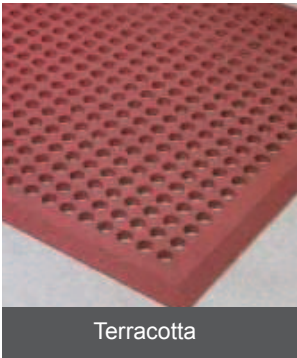

# ANTI-FATIGUE MATS

Black

Terracotta

Terracotta

### Omcan's Anti-Fatigue Mats

Made of molded rubber with honeycomb pattern. Provides superior drainage. Ideal for kitchens, restaurants, bars, meat rooms, food service, industrial work stations, sport facilities.