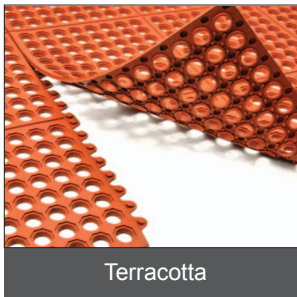

# ANTI-FATIGUE MATS

Black

Terracotta

Terracotta

### Omcan's Anti-Fatigue Mats

Made of molded rubber with honeycomb pattern. Provides superior drainage. Ideal for kitchens, restaurants, bars, meat rooms, food service, industrial work stations, sport facilities.