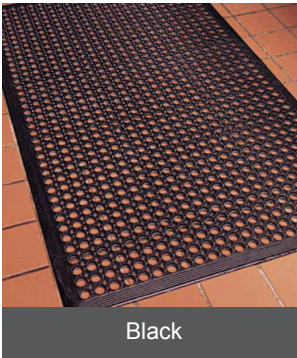

# ANTI-FATIGUE MATS

Black

Terracotta

Terracotta

### Omcan's Anti-Fatigue Mats

Made of molded rubber with honeycomb pattern. Provides superior drainage. Ideal for kitchens, restaurants, bars, meat rooms, food service, industrial work stations, sport facilities.